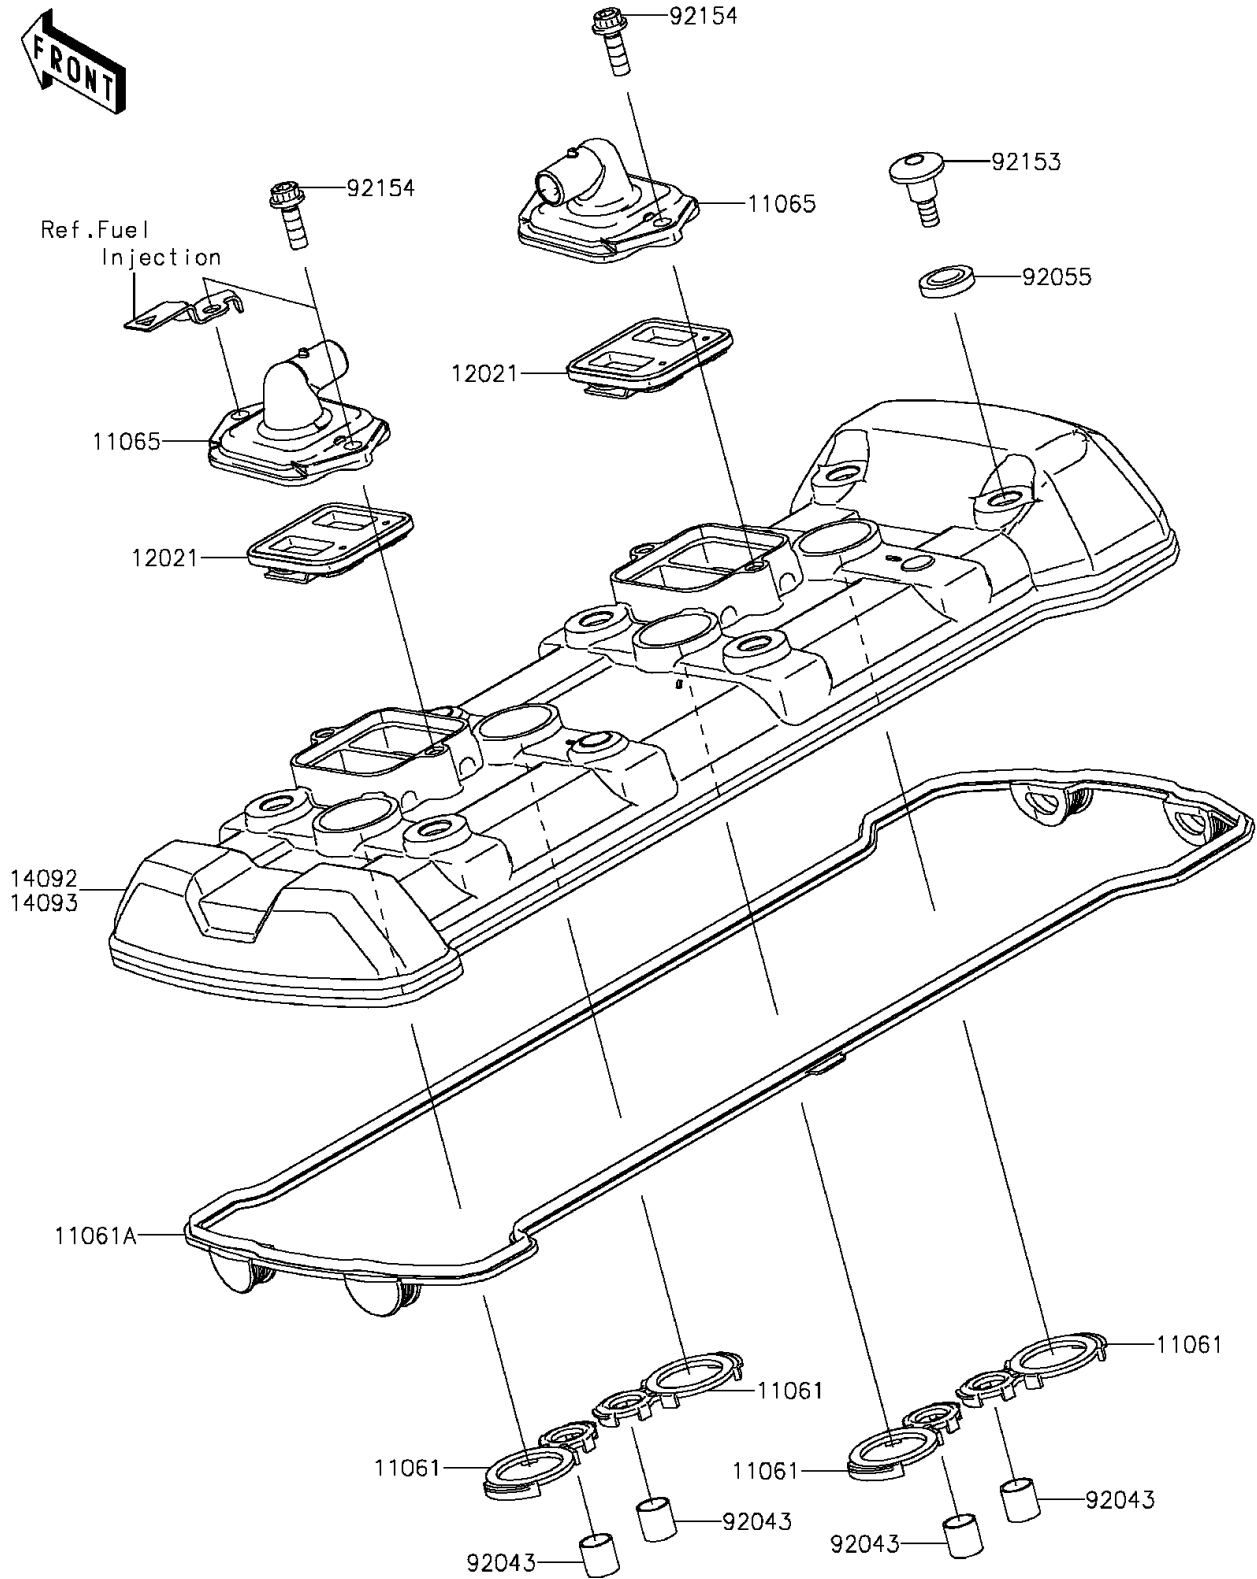

# 2016 Z1000 ABS PARTS DIAGRAM

## Cylinder Head Cover

E1112

# 2016 Z1000 ABS PARTS LIST

Cylinder Head Cover

ITEM NAME	PART NUMBER	QUANTITY
-----------	-------------	----------