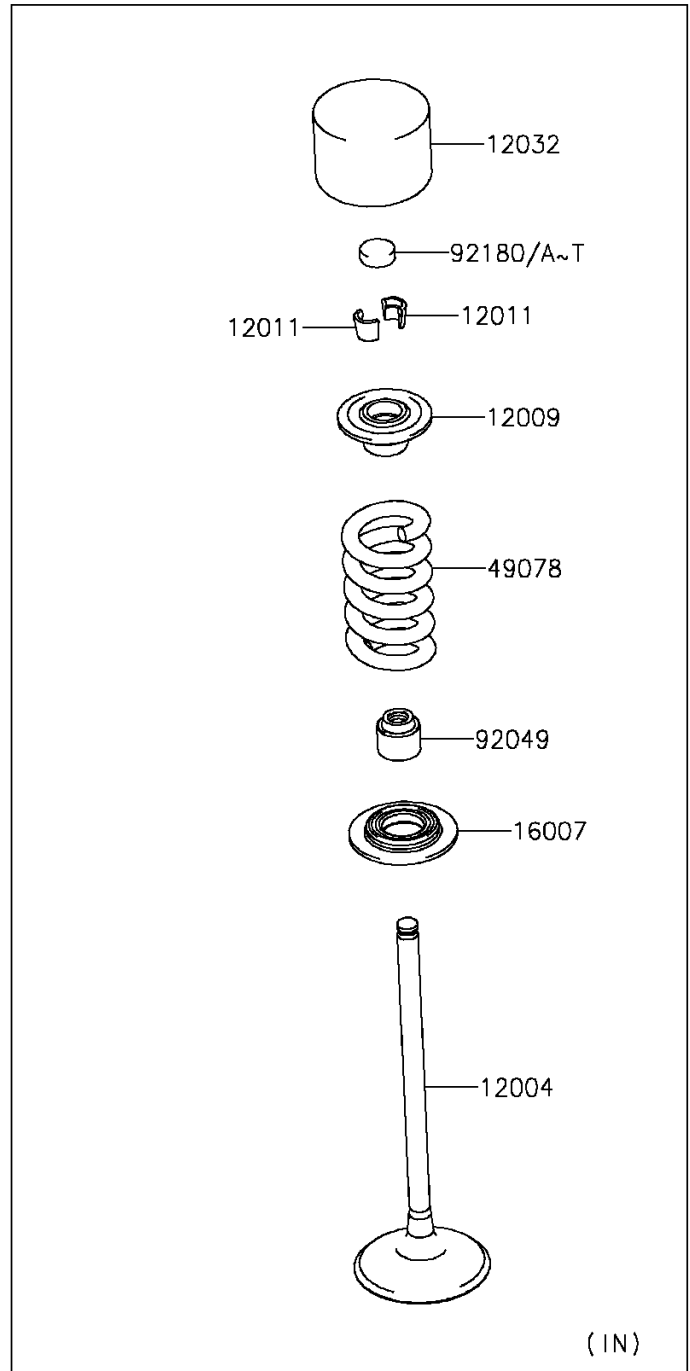

2016 Z1000 ABS PARTS DIAGRAM

Valve(s)

E1210

2016 Z1000 ABS PARTS LIST

Valve(s)

ITEM NAME	PART NUMBER	QUANTITY
-----------	-------------	----------