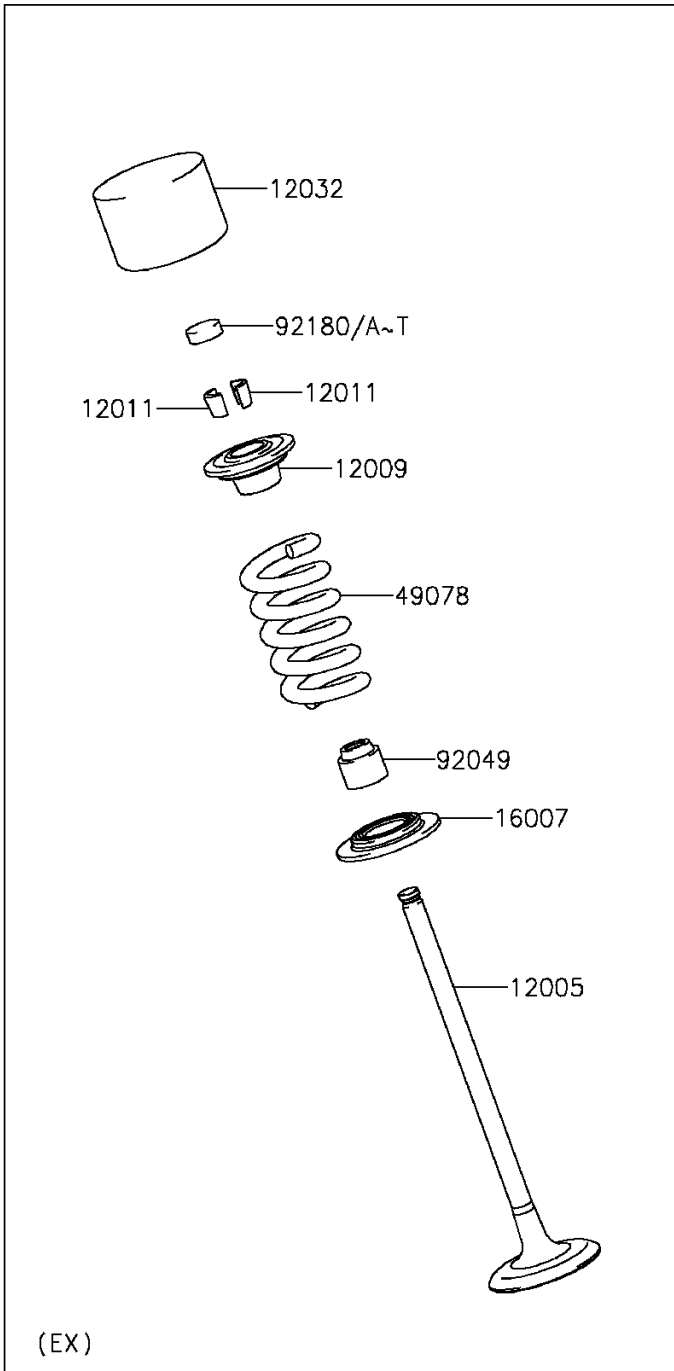

2016 Z1000 ABS PARTS DIAGRAM

Valve(s)

E1210

2016 Z1000 ABS PARTS LIST

Valve(s)

ITEM NAME	PART NUMBER	QUANTITY
-----------	-------------	----------