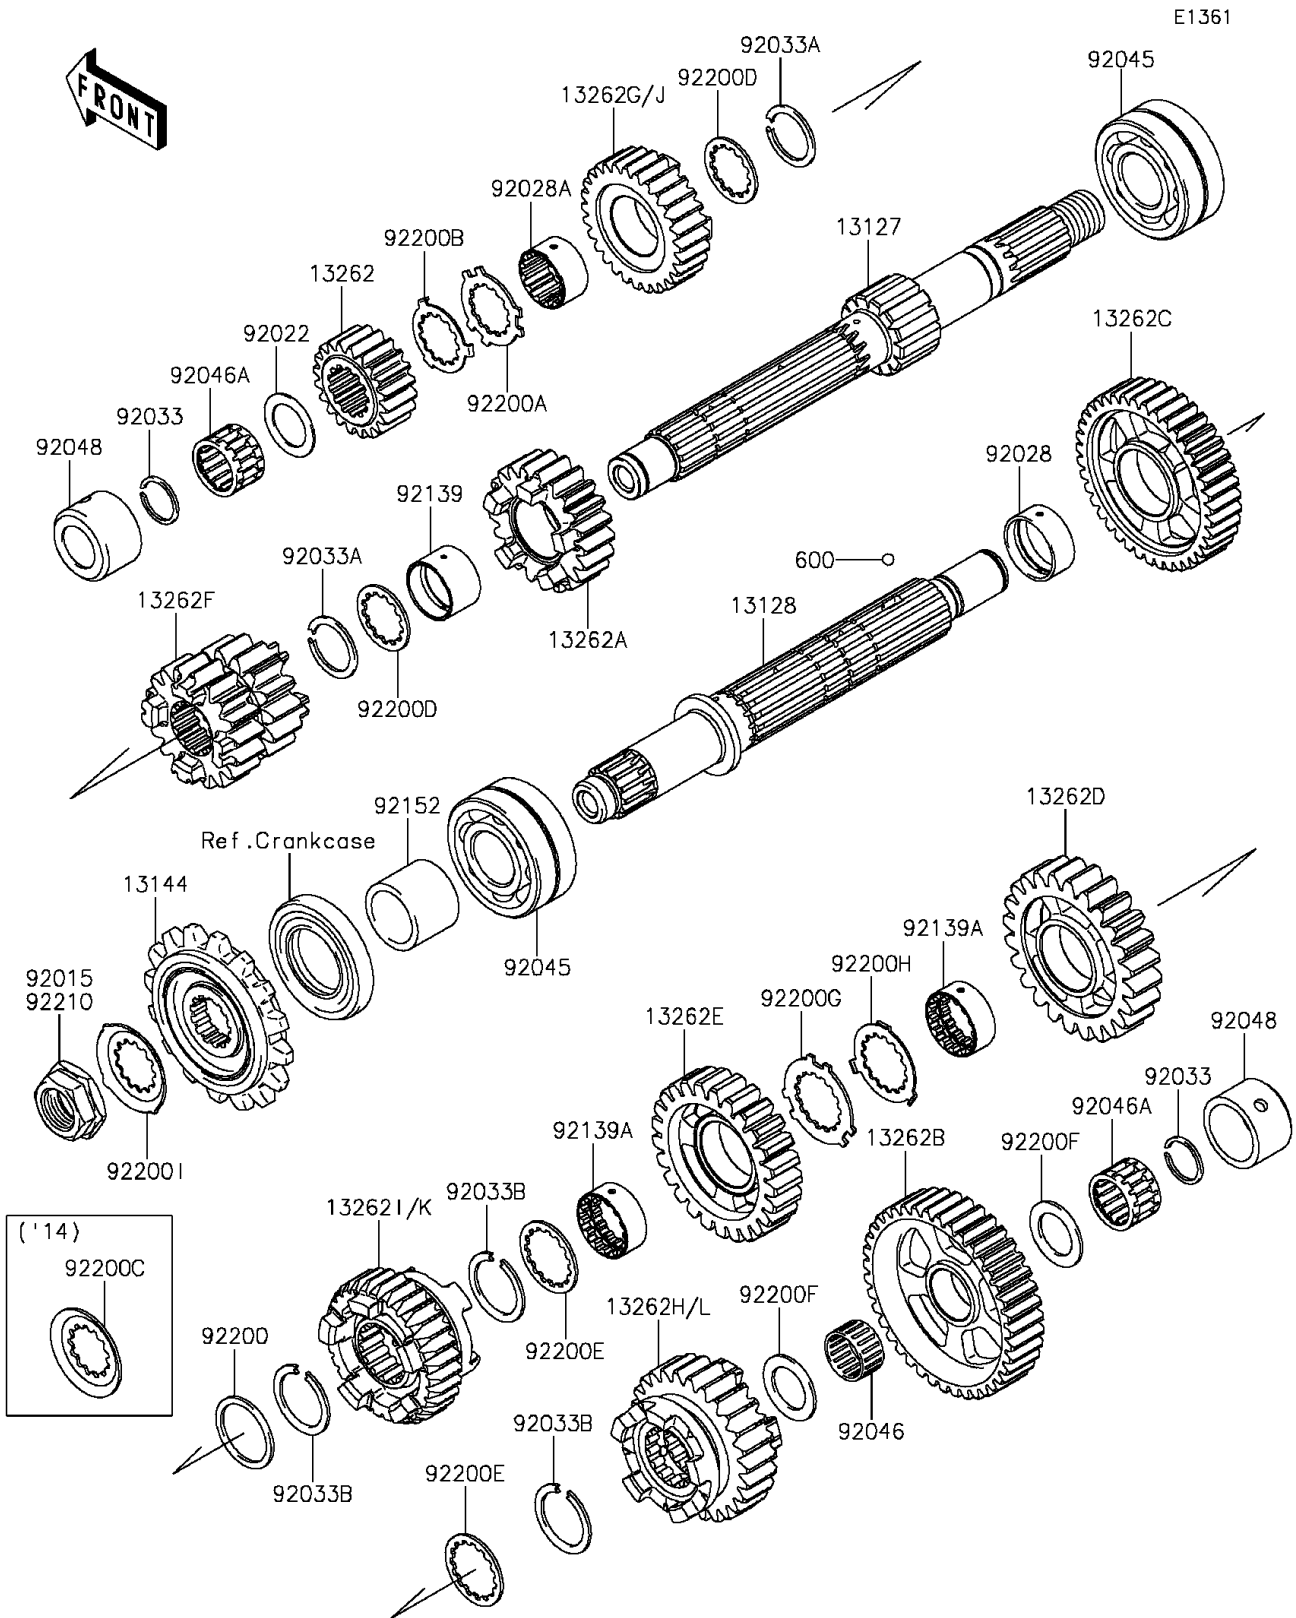

2016 Z1000 ABS PARTS DIAGRAM

Transmission

2016 Z1000 ABS PARTS LIST

Transmission

ITEM NAME	PART NUMBER	QUANTITY
-----------	-------------	----------