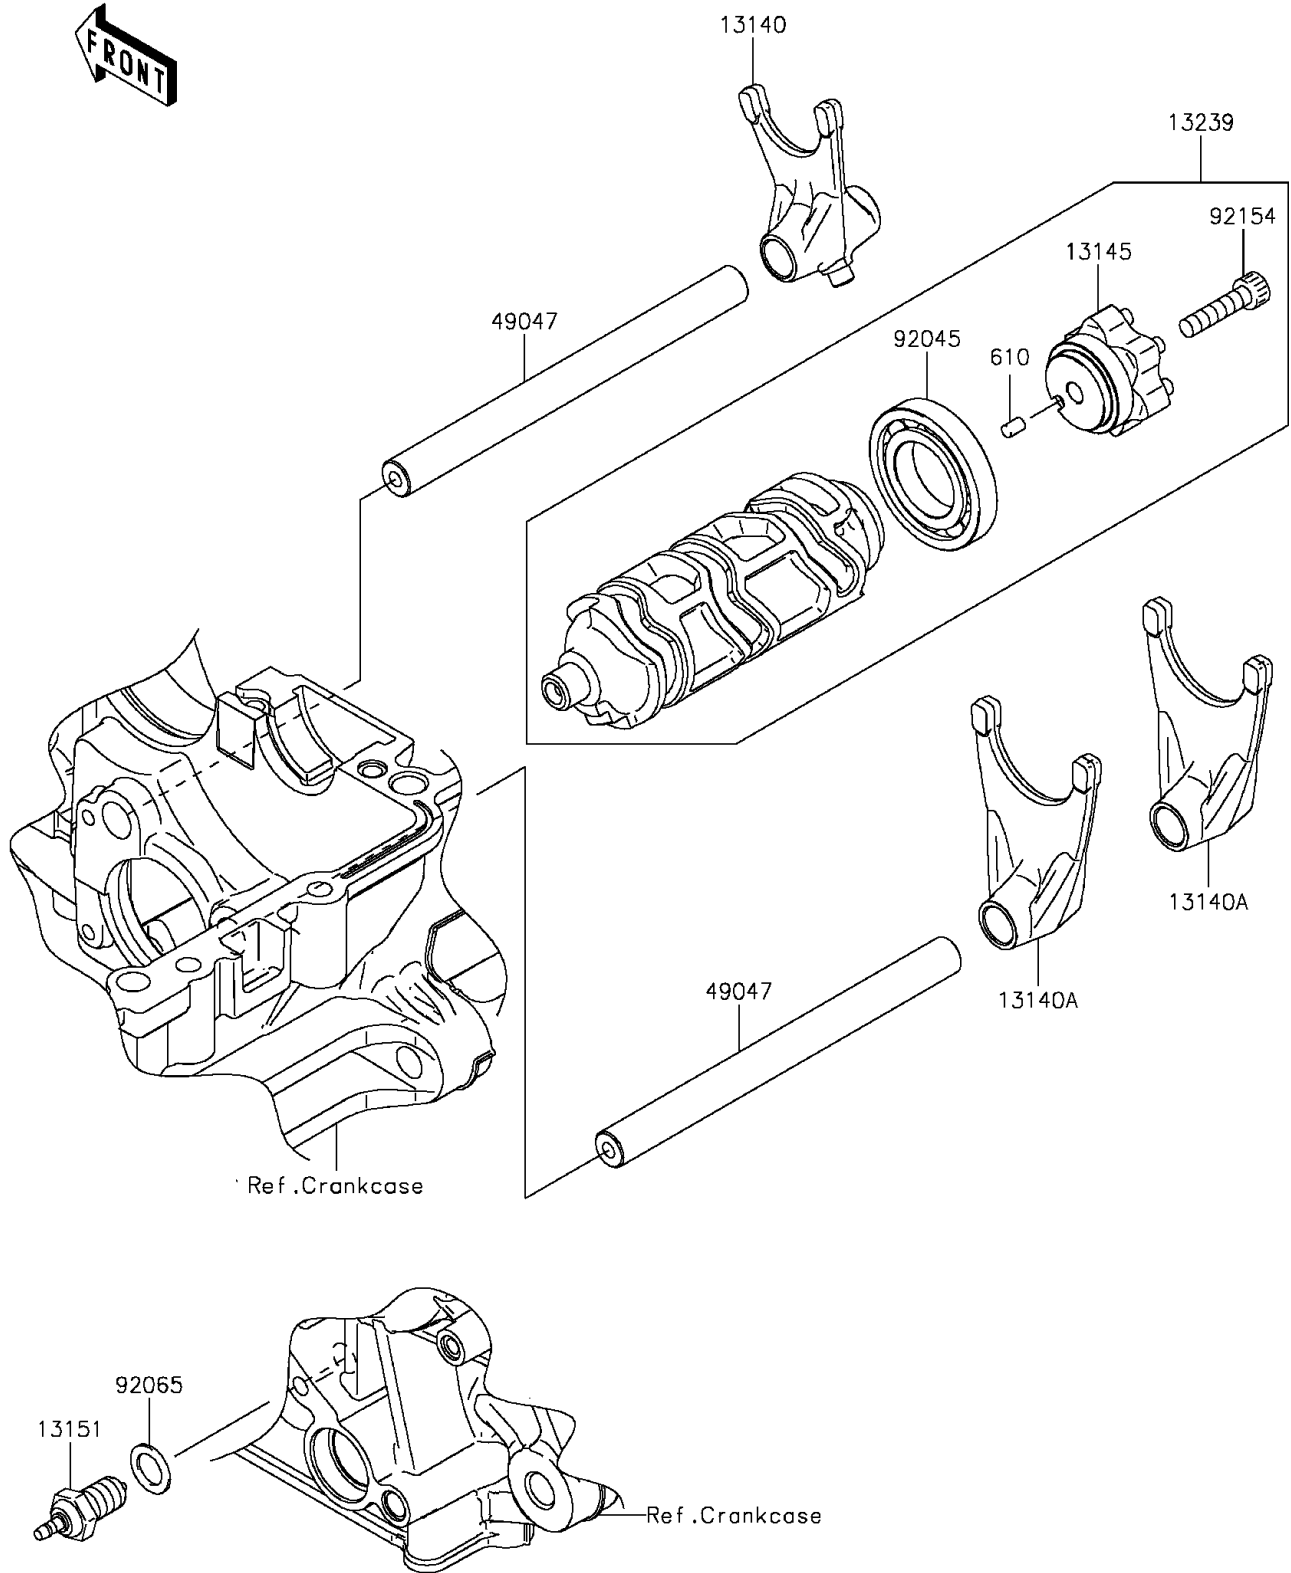

# 2016 Z1000 ABS PARTS DIAGRAM

Gear Change Drum/Shift Fork(s)

E1362

# 2016 Z1000 ABS PARTS LIST

Gear Change Drum/Shift Fork(s)

ITEM NAME	PART NUMBER	QUANTITY
-----------	-------------	----------