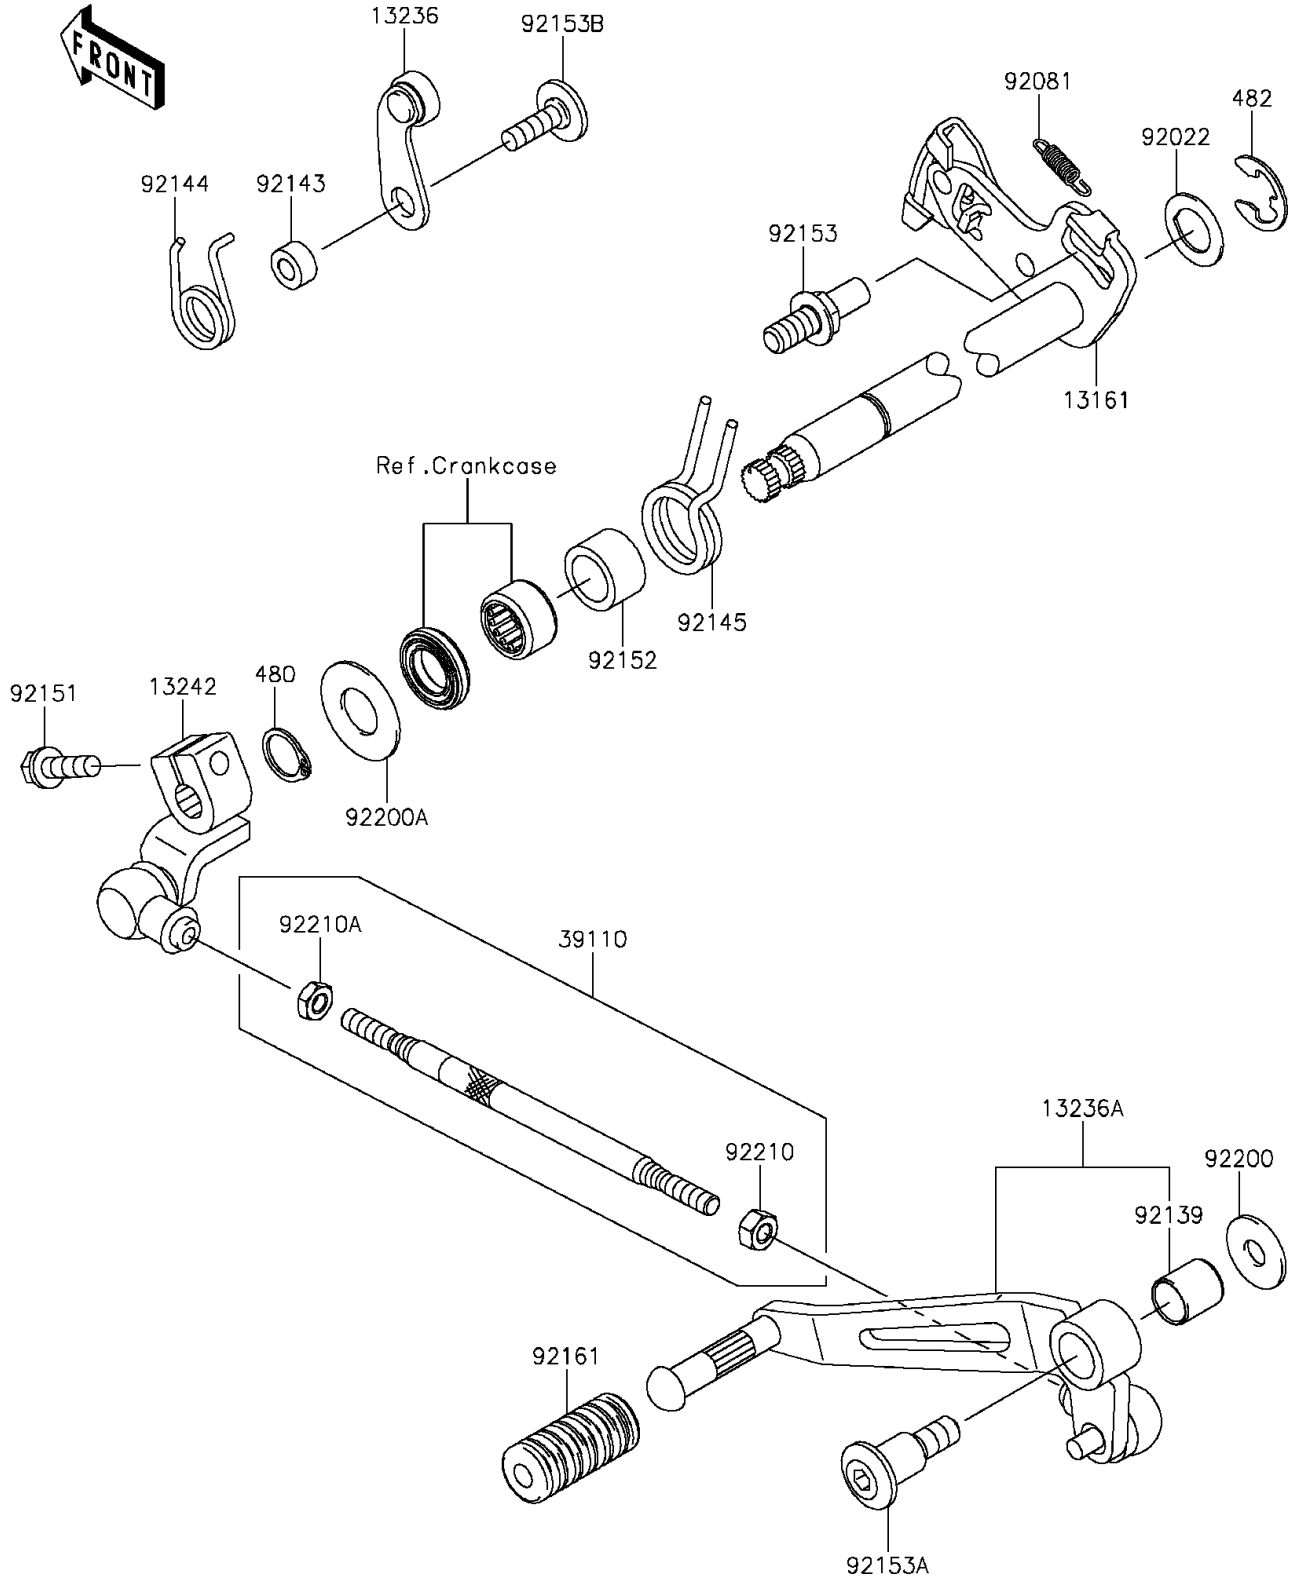

# 2016 Z1000 ABS PARTS DIAGRAM

## Gear Change Mechanism

E1370

# 2016 Z1000 ABS PARTS LIST

Gear Change Mechanism

ITEM NAME	PART NUMBER	QUANTITY
-----------	-------------	----------