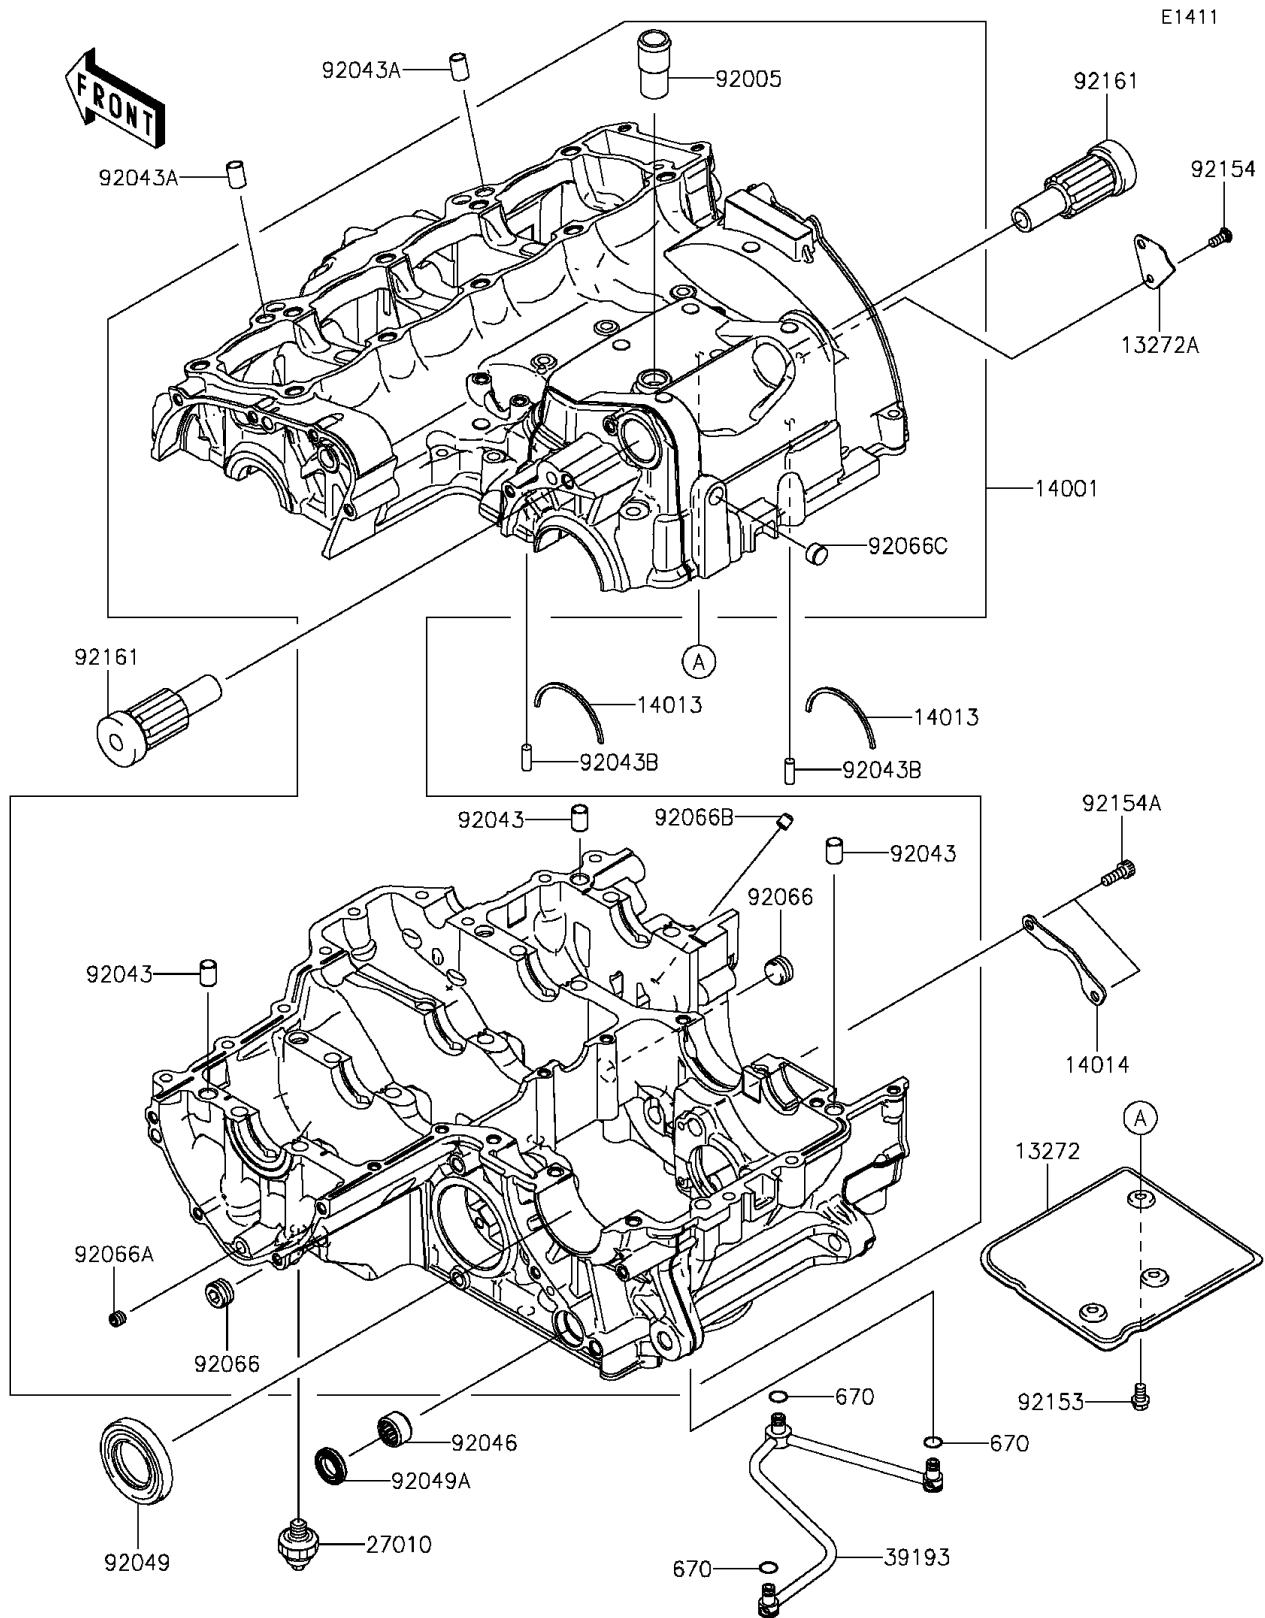

2016 Z1000 ABS PARTS DIAGRAM

Crankcase

2016 Z1000 ABS PARTS LIST

Crankcase

ITEM NAME	PART NUMBER	QUANTITY
-----------	-------------	----------