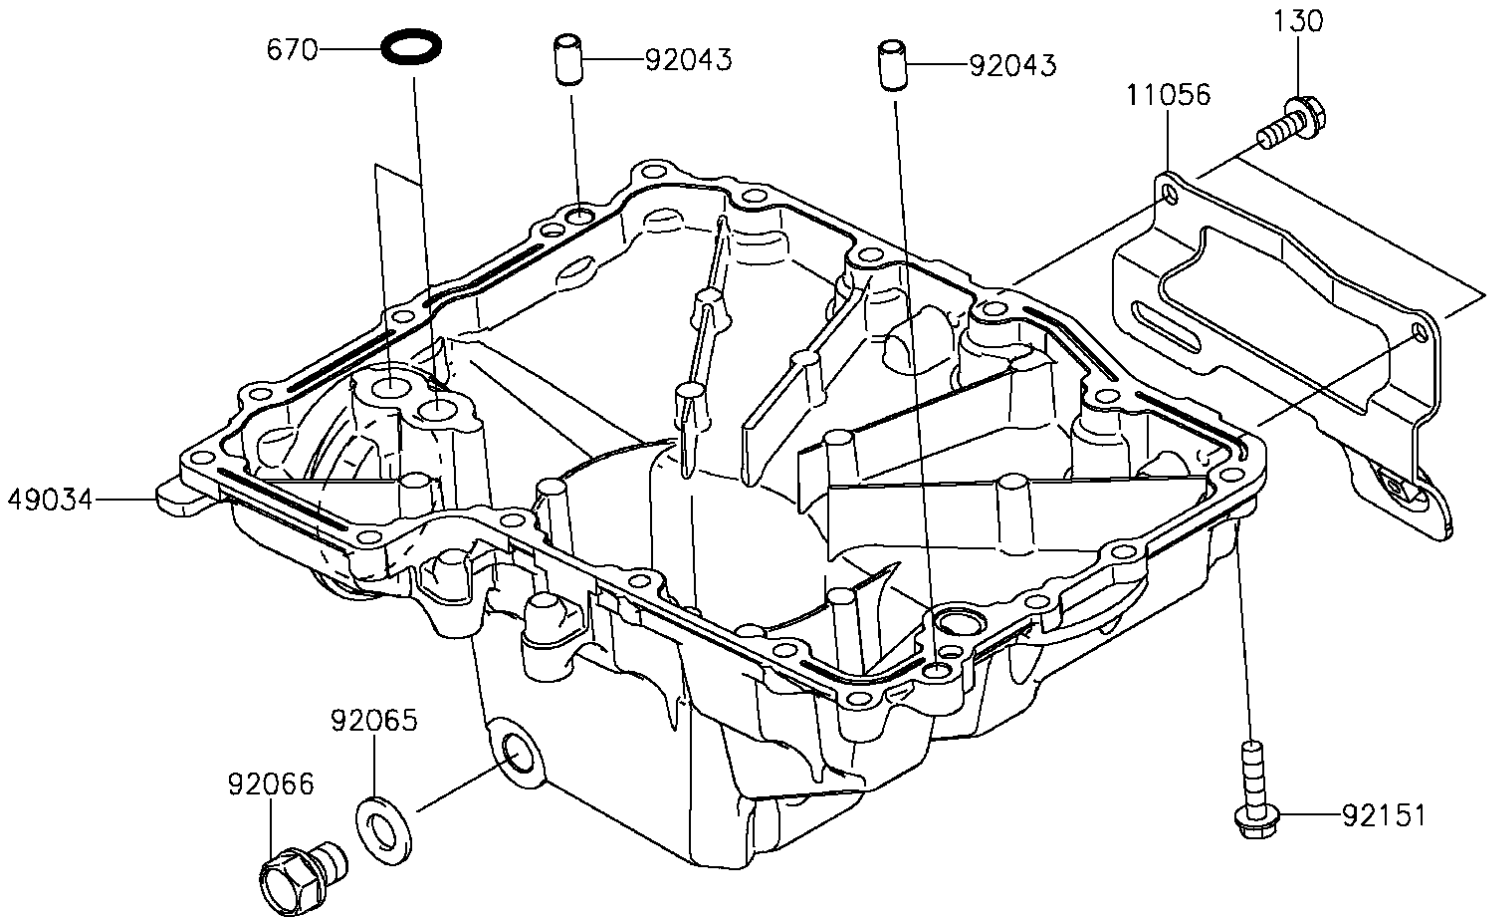

2016 Z1000 ABS PARTS DIAGRAM

Oil Pan

E1434

2016 Z1000 ABS PARTS LIST

Oil Pan

ITEM NAME	PART NUMBER	QUANTITY
-----------	-------------	----------