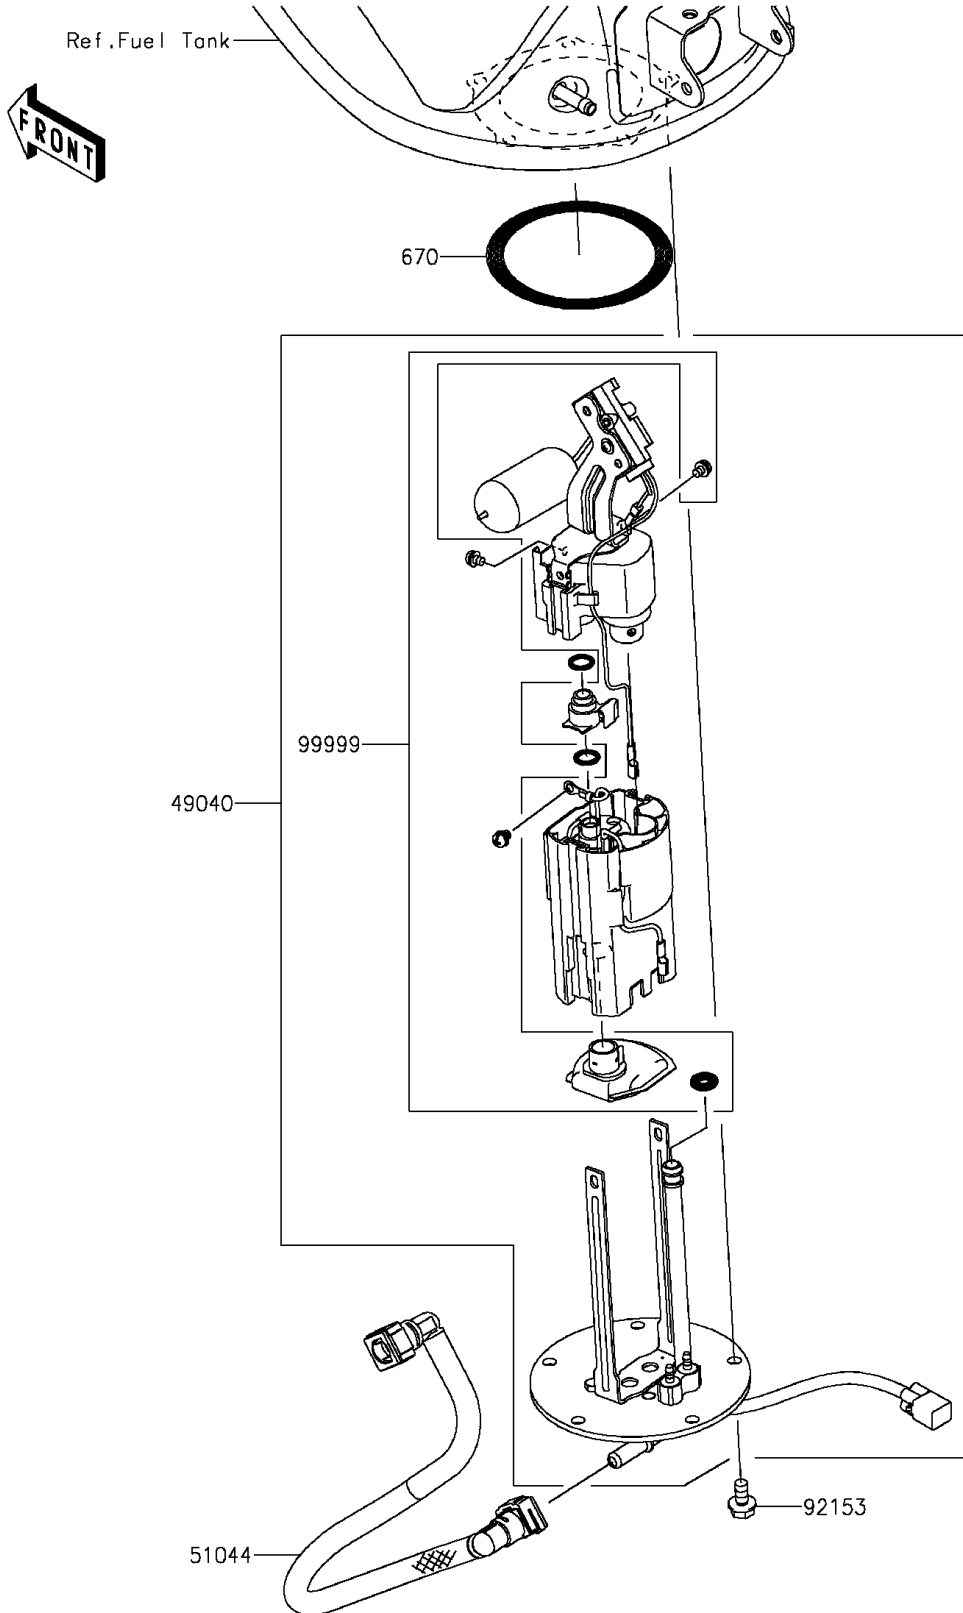

2015 Z1000 ABS PARTS DIAGRAM

Fuel Pump

E1520

2015 Z1000 ABS PARTS LIST

Fuel Pump

ITEM NAME	PART NUMBER	QUANTITY
-----------	-------------	----------