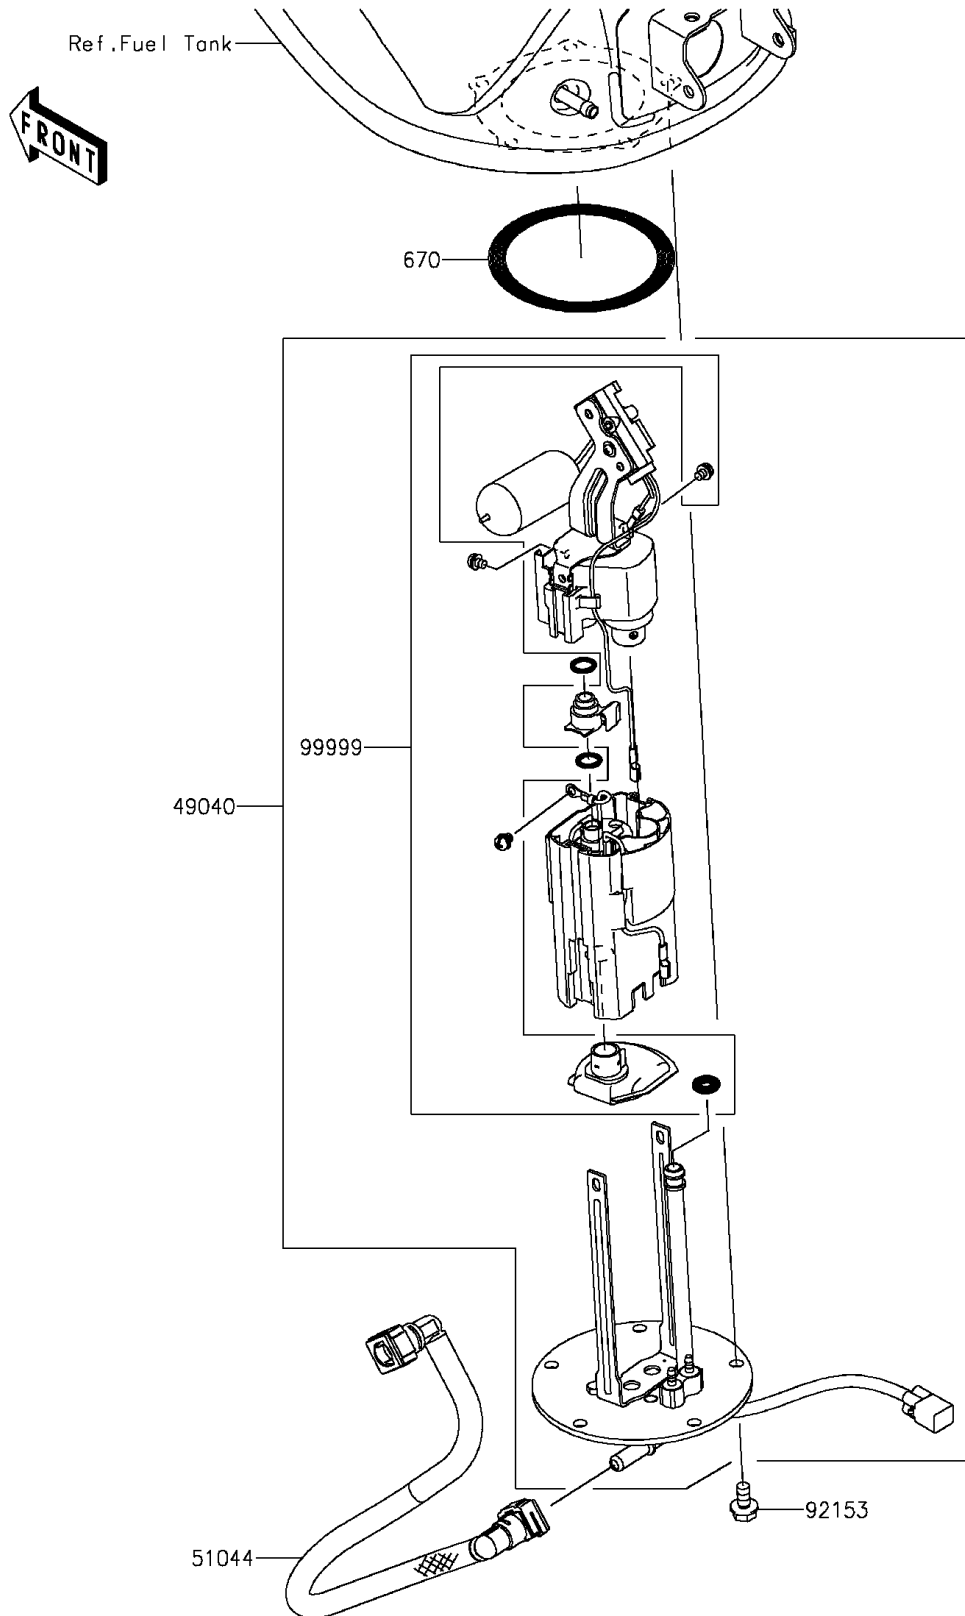

2016 Z1000 ABS PARTS DIAGRAM

Fuel Pump

E1520

2016 Z1000 ABS PARTS LIST

Fuel Pump

ITEM NAME	PART NUMBER	QUANTITY
-----------	-------------	----------