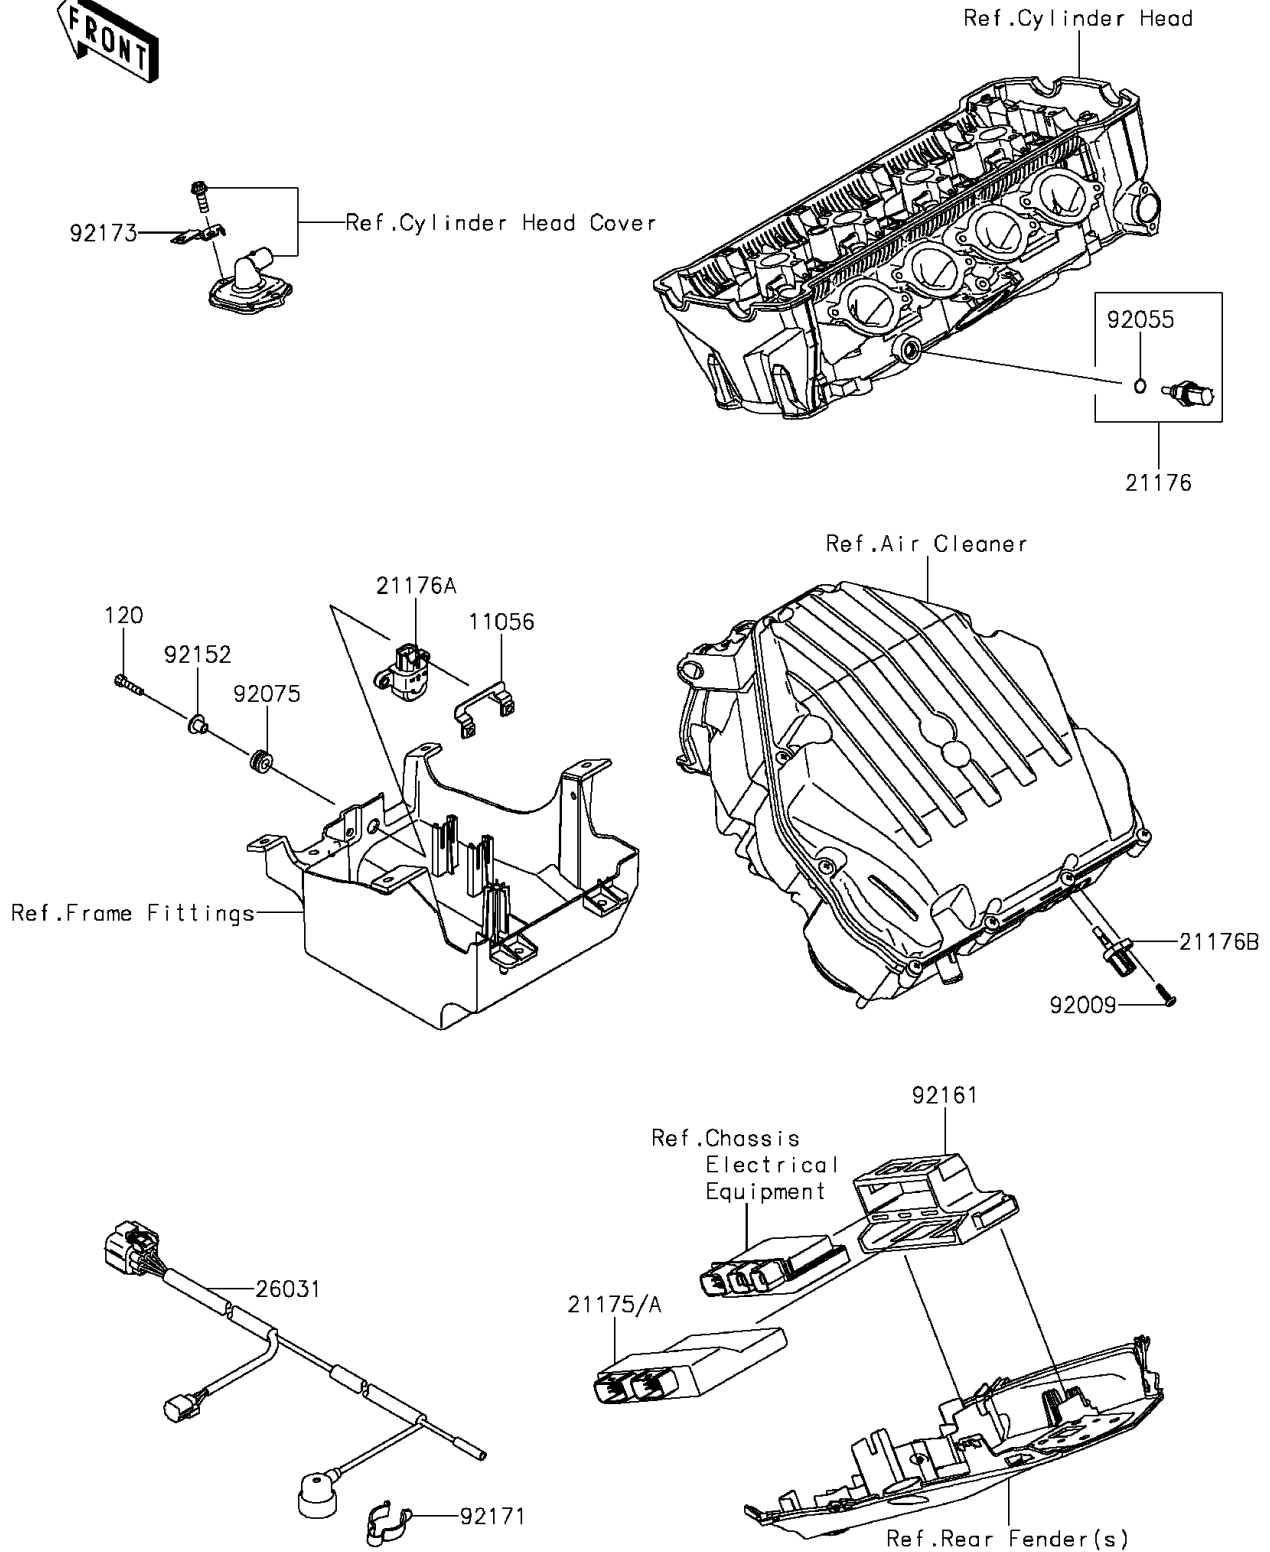

2016 Z1000 ABS PARTS DIAGRAM

Fuel Injection

E1530

2016 Z1000 ABS PARTS LIST

Fuel Injection

ITEM NAME	PART NUMBER	QUANTITY
-----------	-------------	----------