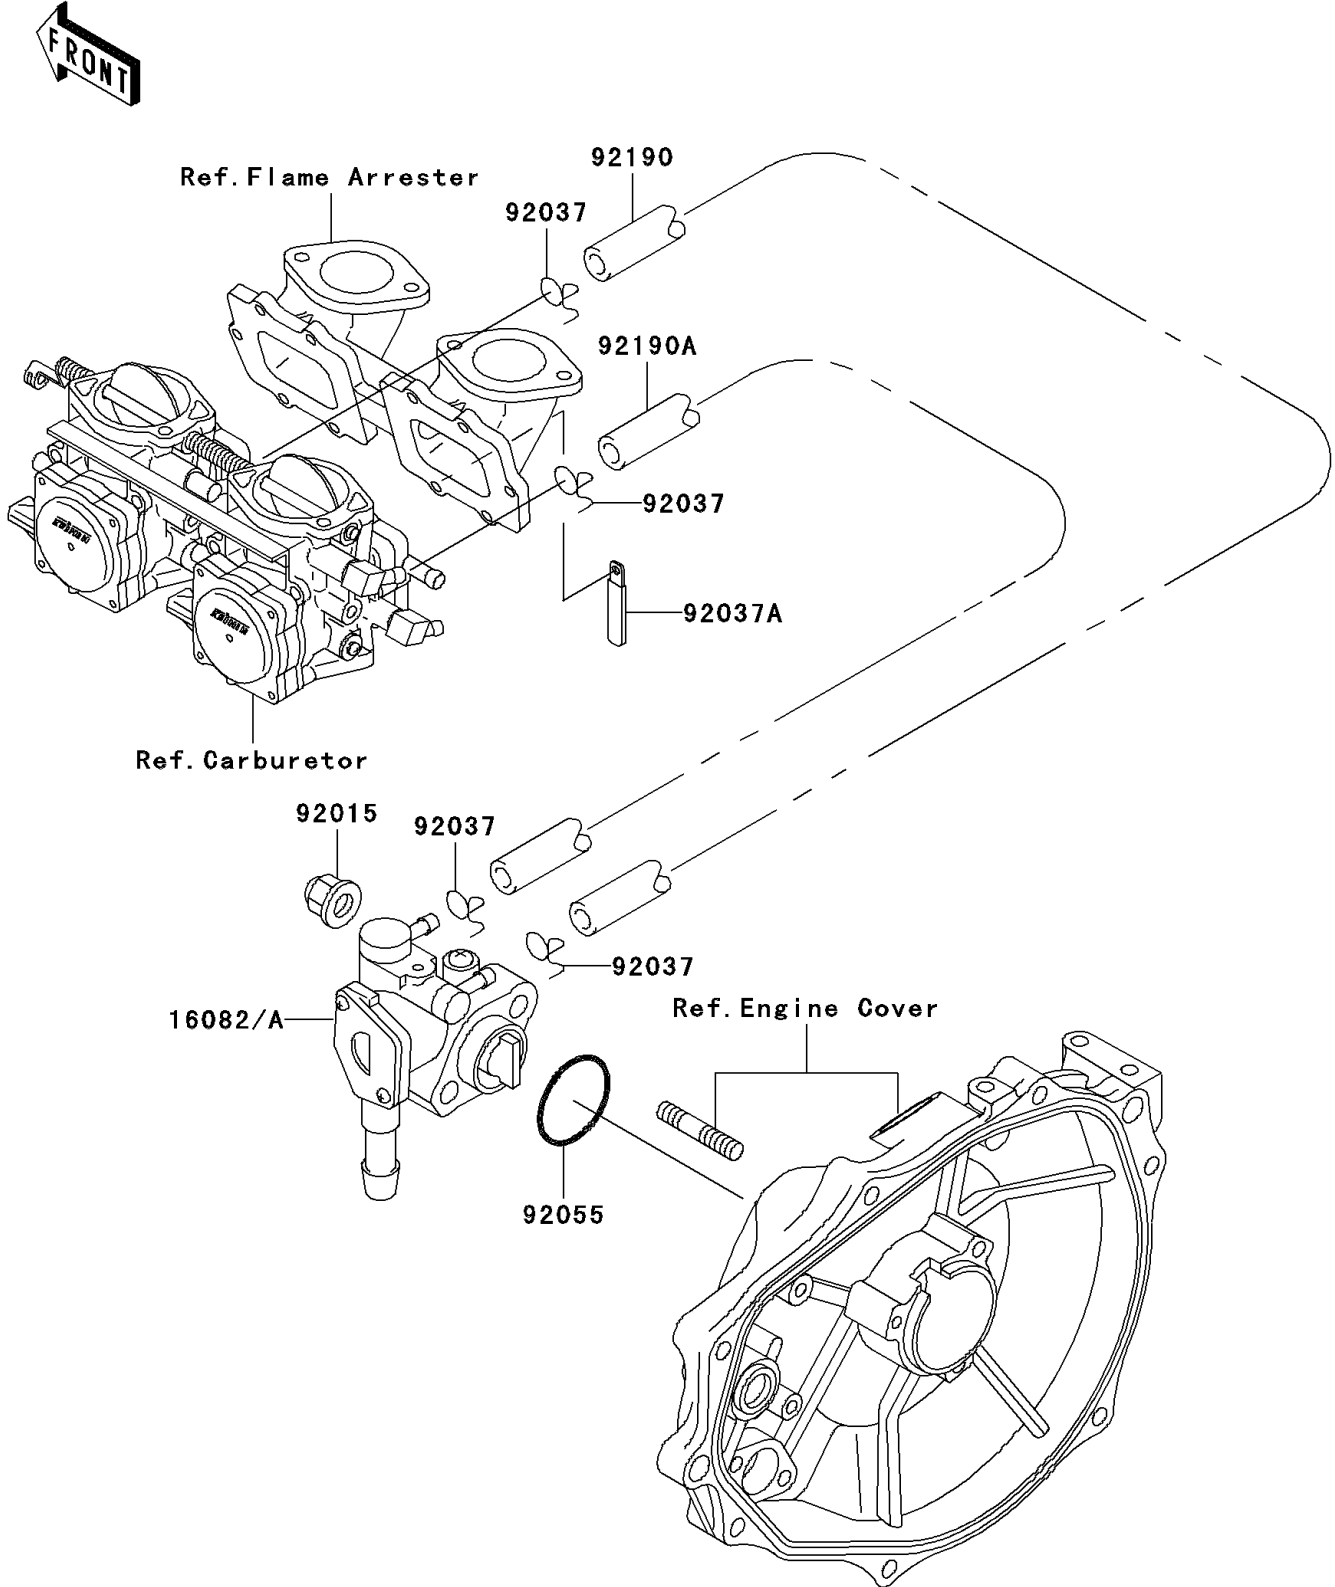

1997 STS PARTS DIAGRAM

Oil Pump

E1710

1997 STS PARTS LIST

Oil Pump

| ITEM NAME | PART NUMBER | QUANTITY |
|-----------------------------------|-------------|----------|
| PUMP-ASSY-OIL (Ref # 16082A) | 16082-3718 | 1 |
| NUT,CAP,6MM (Ref # 92015) | 92015-1385 | 2 |
| CLAMP (Ref # 92037) | 92037-3722 | 4 |
| CLAMP,L=100 (Ref # 92037A) | 92037-3736 | 2 |
| RING-O,19.5X1.5 (Ref # 92055) | 92055-055 | 1 |
| TUBE,3X6X420 (Ref # 92190) | 92190-3945 | 1 |
| TUBE,RR,CARBURETOR (Ref # 92190A) | 92190-3967 | 1 |