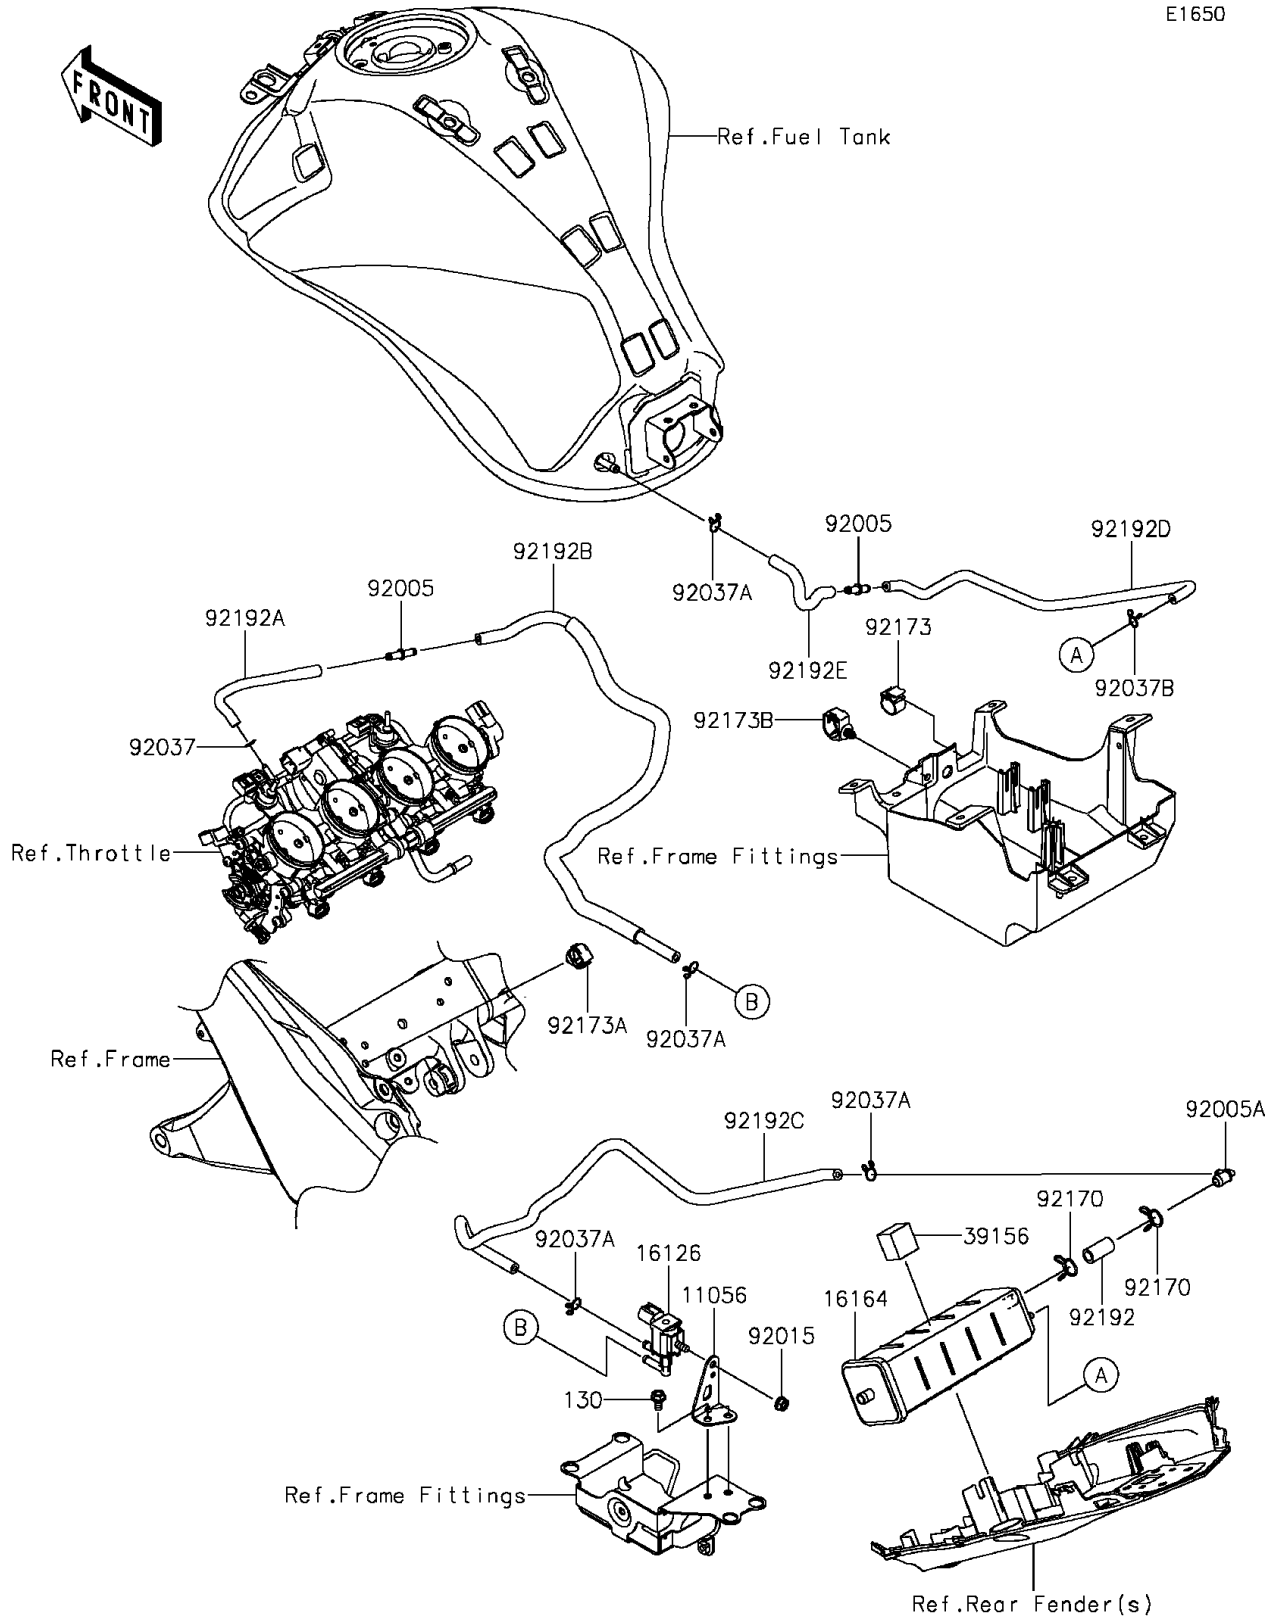

# 2016 Z1000 ABS PARTS DIAGRAM

Fuel Evaporative System(CA)

E1650

# 2016 Z1000 ABS PARTS LIST

Fuel Evaporative System(CA)

ITEM NAME	PART NUMBER	QUANTITY
-----------	-------------	----------