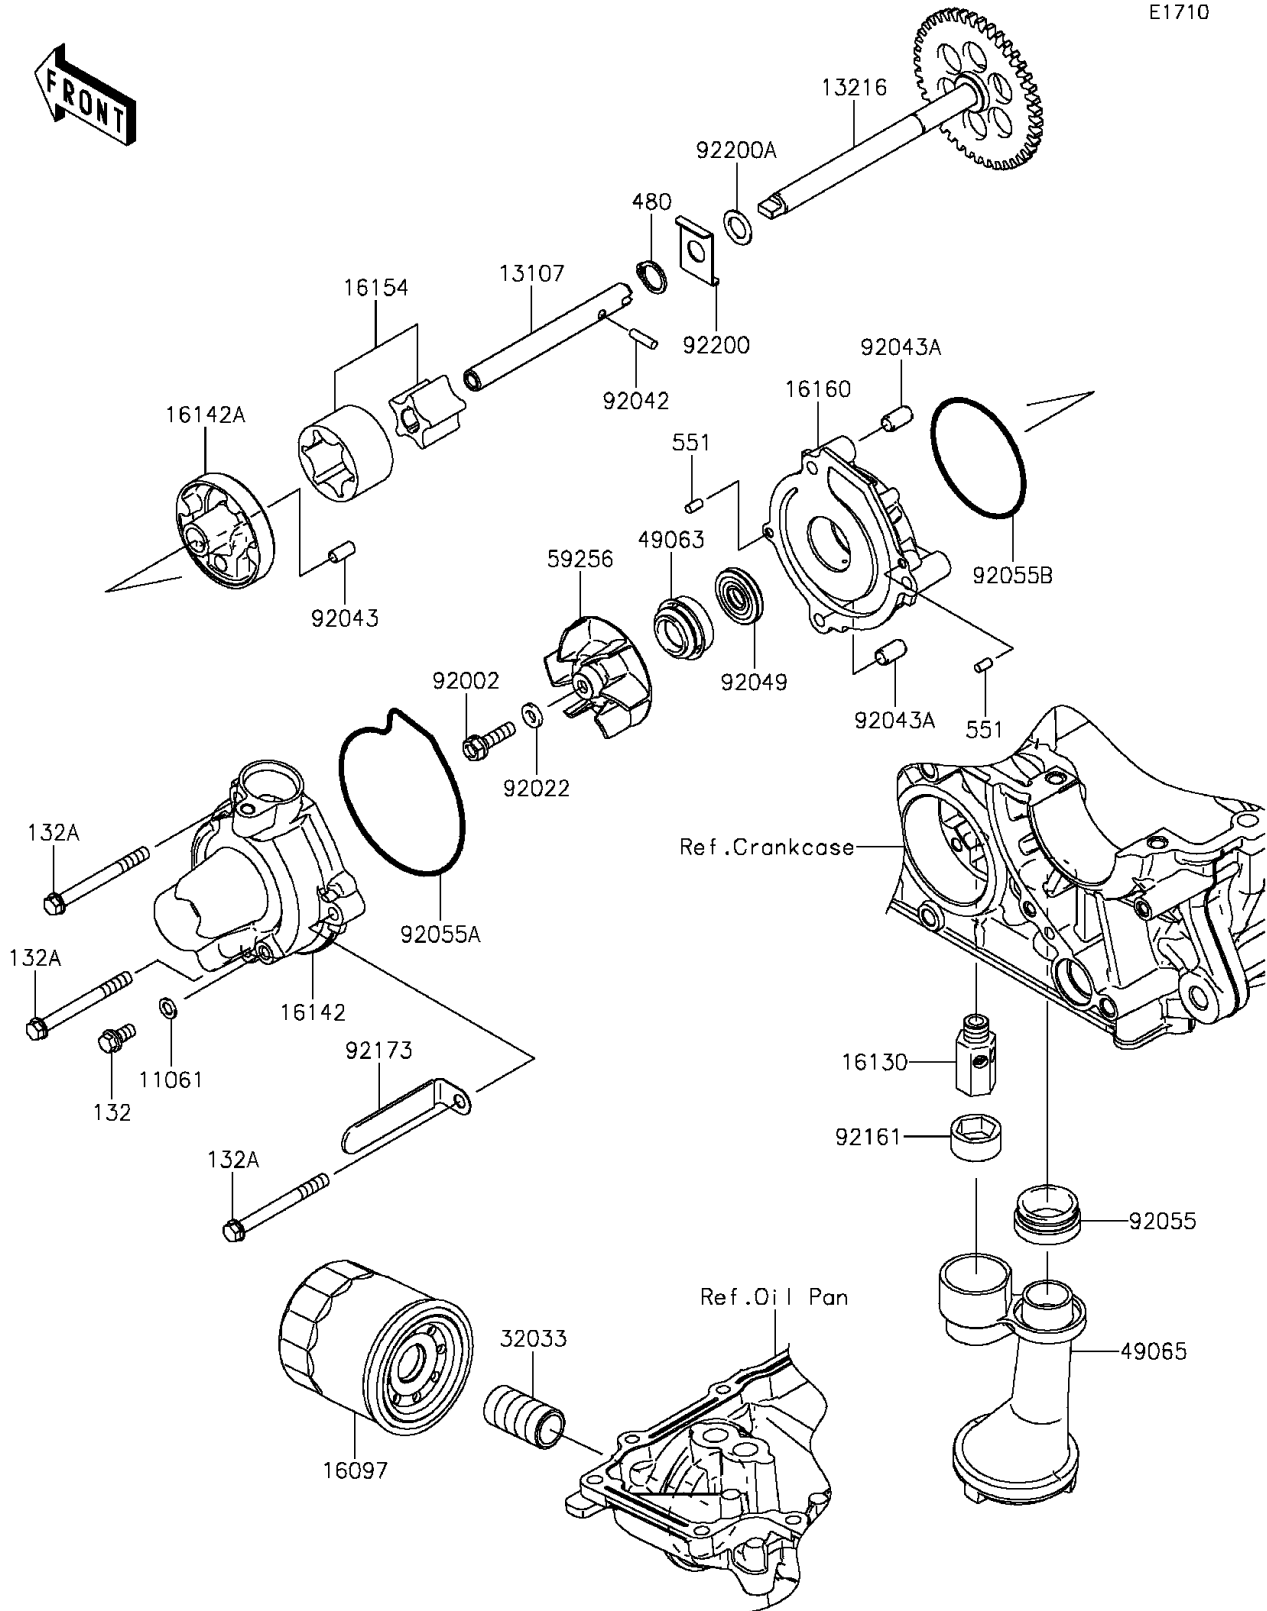

2016 Z1000 ABS PARTS DIAGRAM

Oil Pump/Oil Filter

E1710

2016 Z1000 ABS PARTS LIST

Oil Pump/Oil Filter

ITEM NAME	PART NUMBER	QUANTITY
-----------	-------------	----------