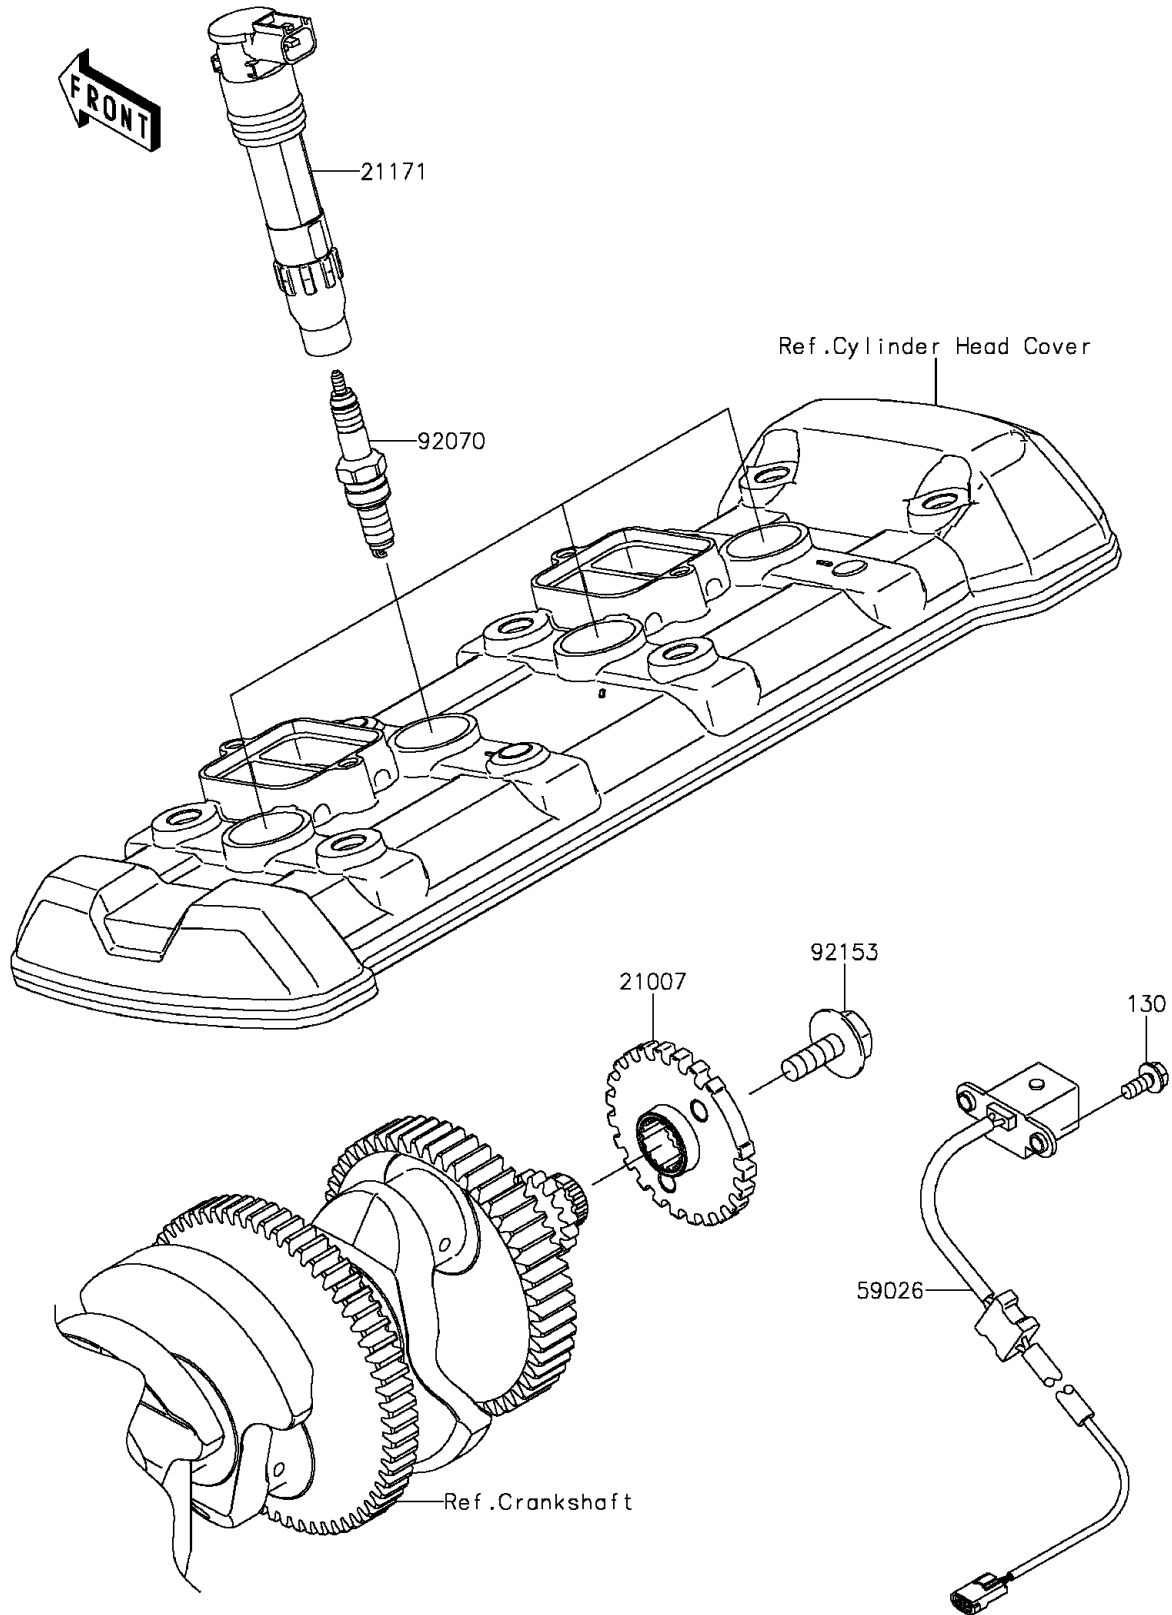

2016 Z1000 ABS PARTS DIAGRAM

Ignition System

E1830

2016 Z1000 ABS PARTS LIST

Ignition System

ITEM NAME	PART NUMBER	QUANTITY
-----------	-------------	----------