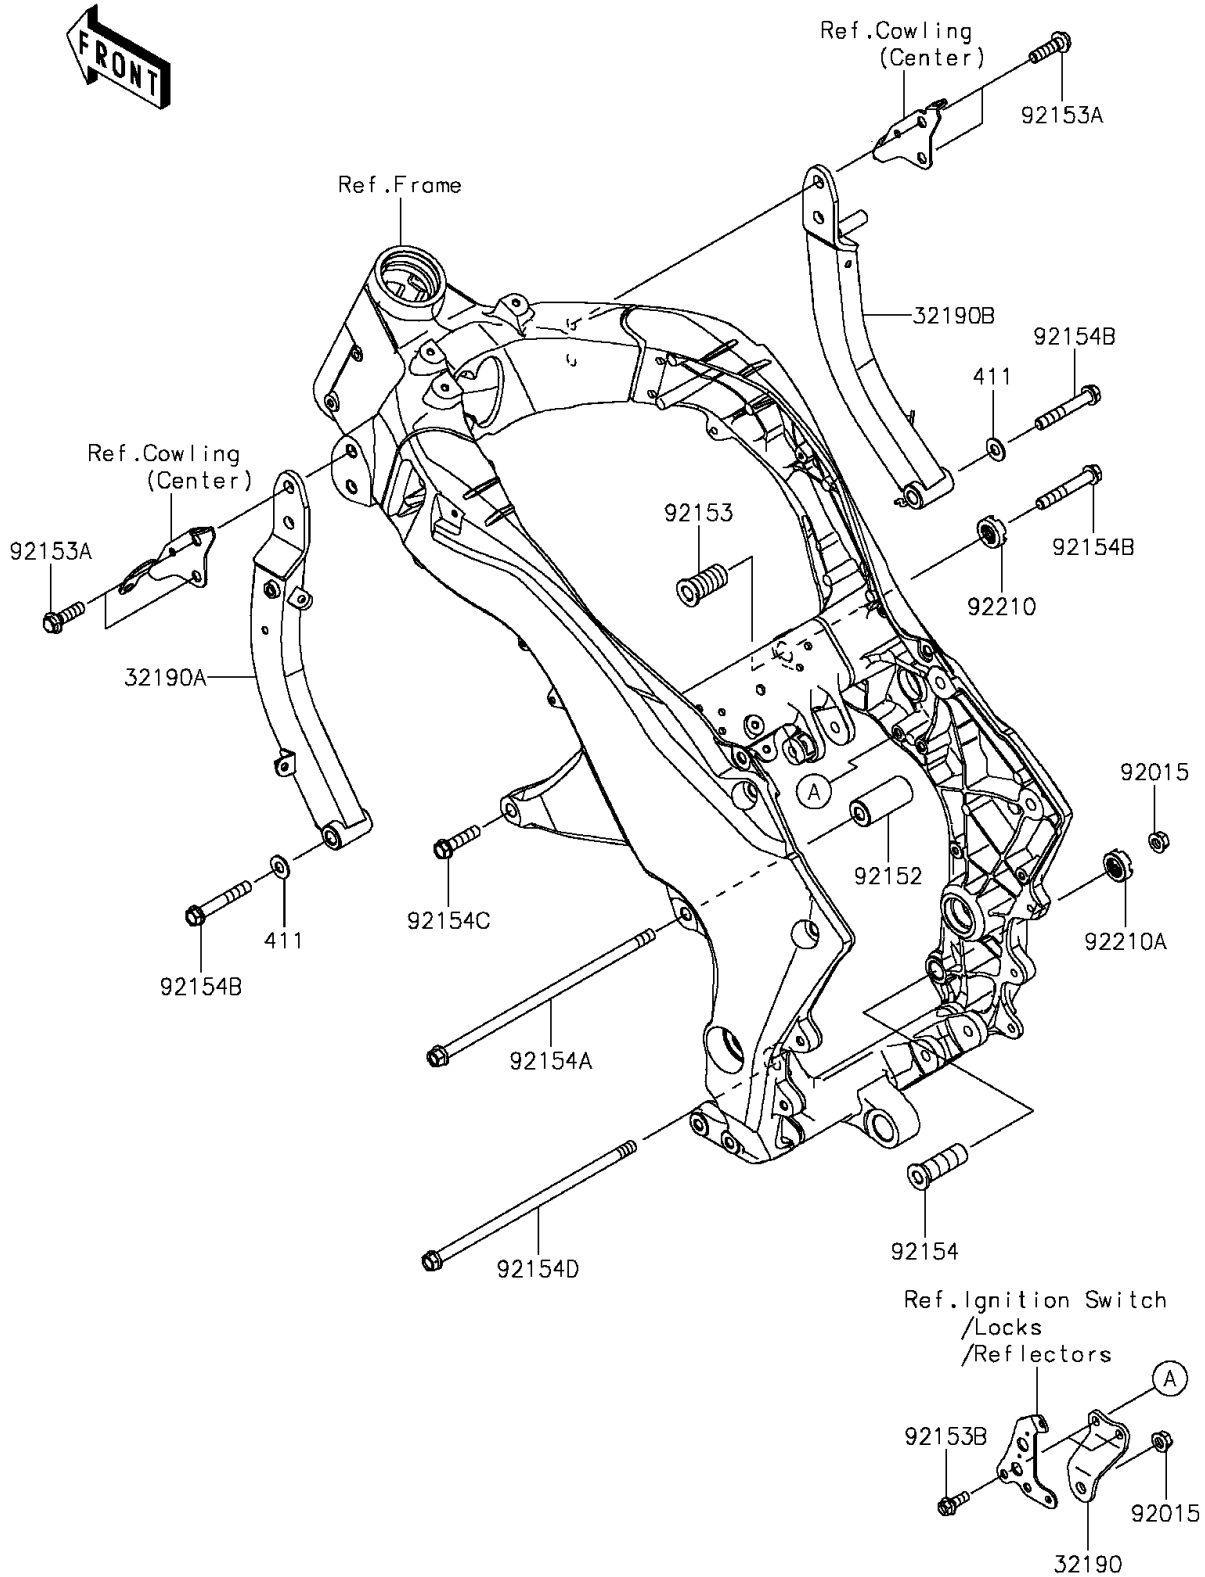

2016 Z1000 ABS PARTS DIAGRAM

Engine Mount

F2122

2016 Z1000 ABS PARTS LIST

Engine Mount

ITEM NAME	PART NUMBER	QUANTITY
-----------	-------------	----------