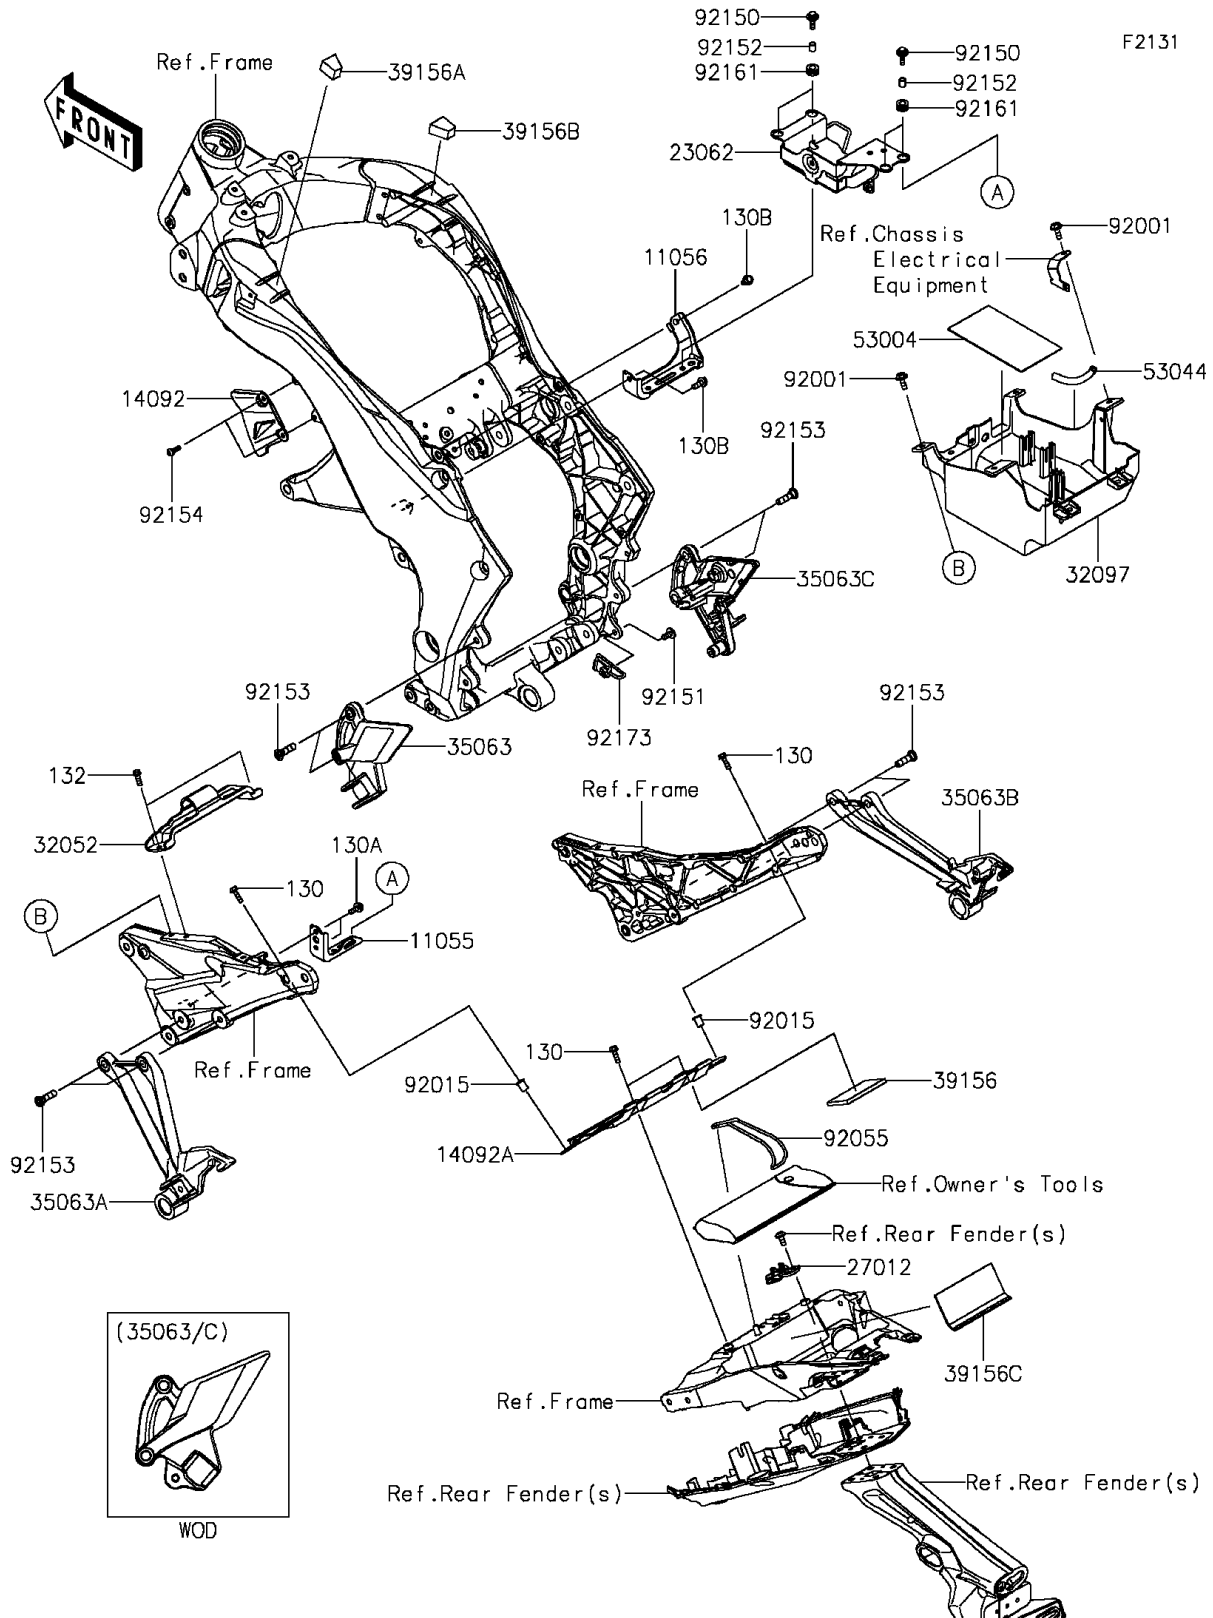

2016 Z1000 ABS PARTS DIAGRAM

Frame Fittings

2016 Z1000 ABS PARTS LIST

Frame Fittings

ITEM NAME	PART NUMBER	QUANTITY
-----------	-------------	----------