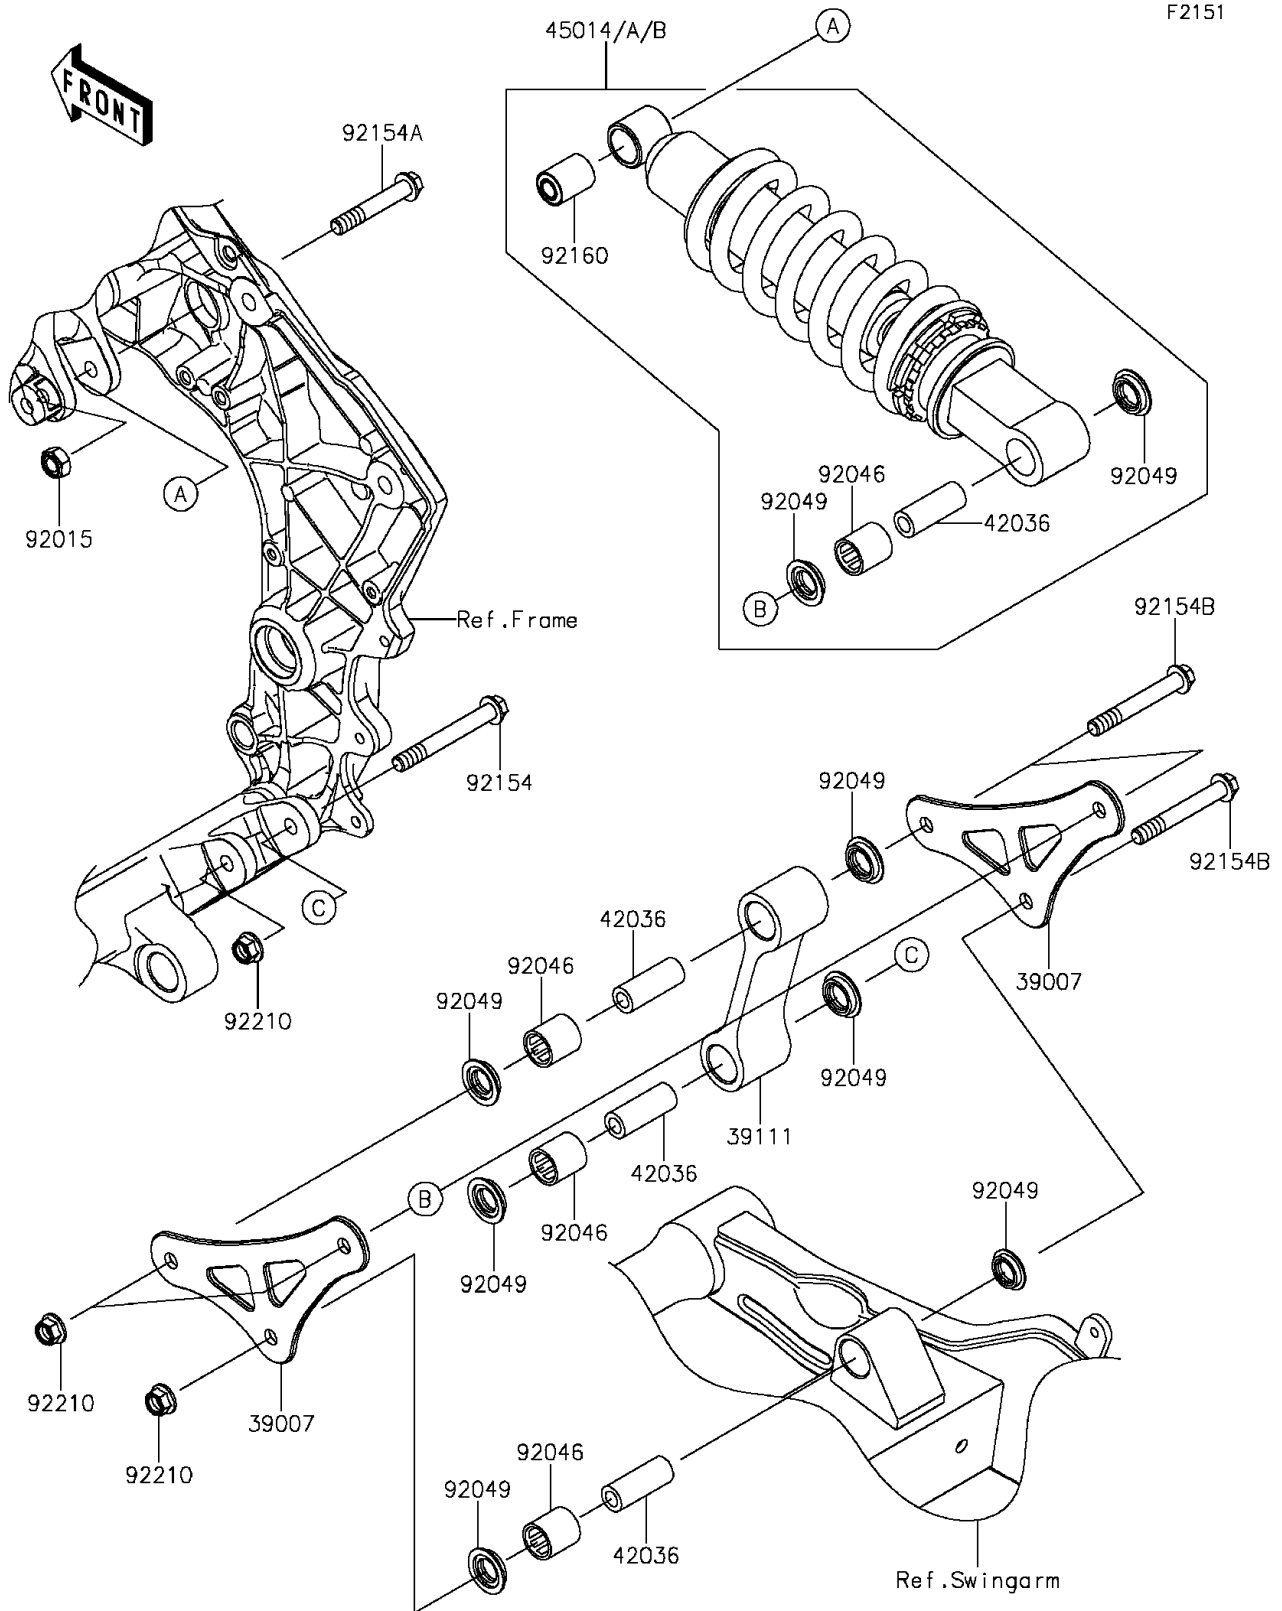

# 2015 Z1000 ABS PARTS DIAGRAM

Suspension/Shock Absorber

# 2015 Z1000 ABS PARTS LIST

Suspension/Shock Absorber

ITEM NAME	PART NUMBER	QUANTITY
-----------	-------------	----------