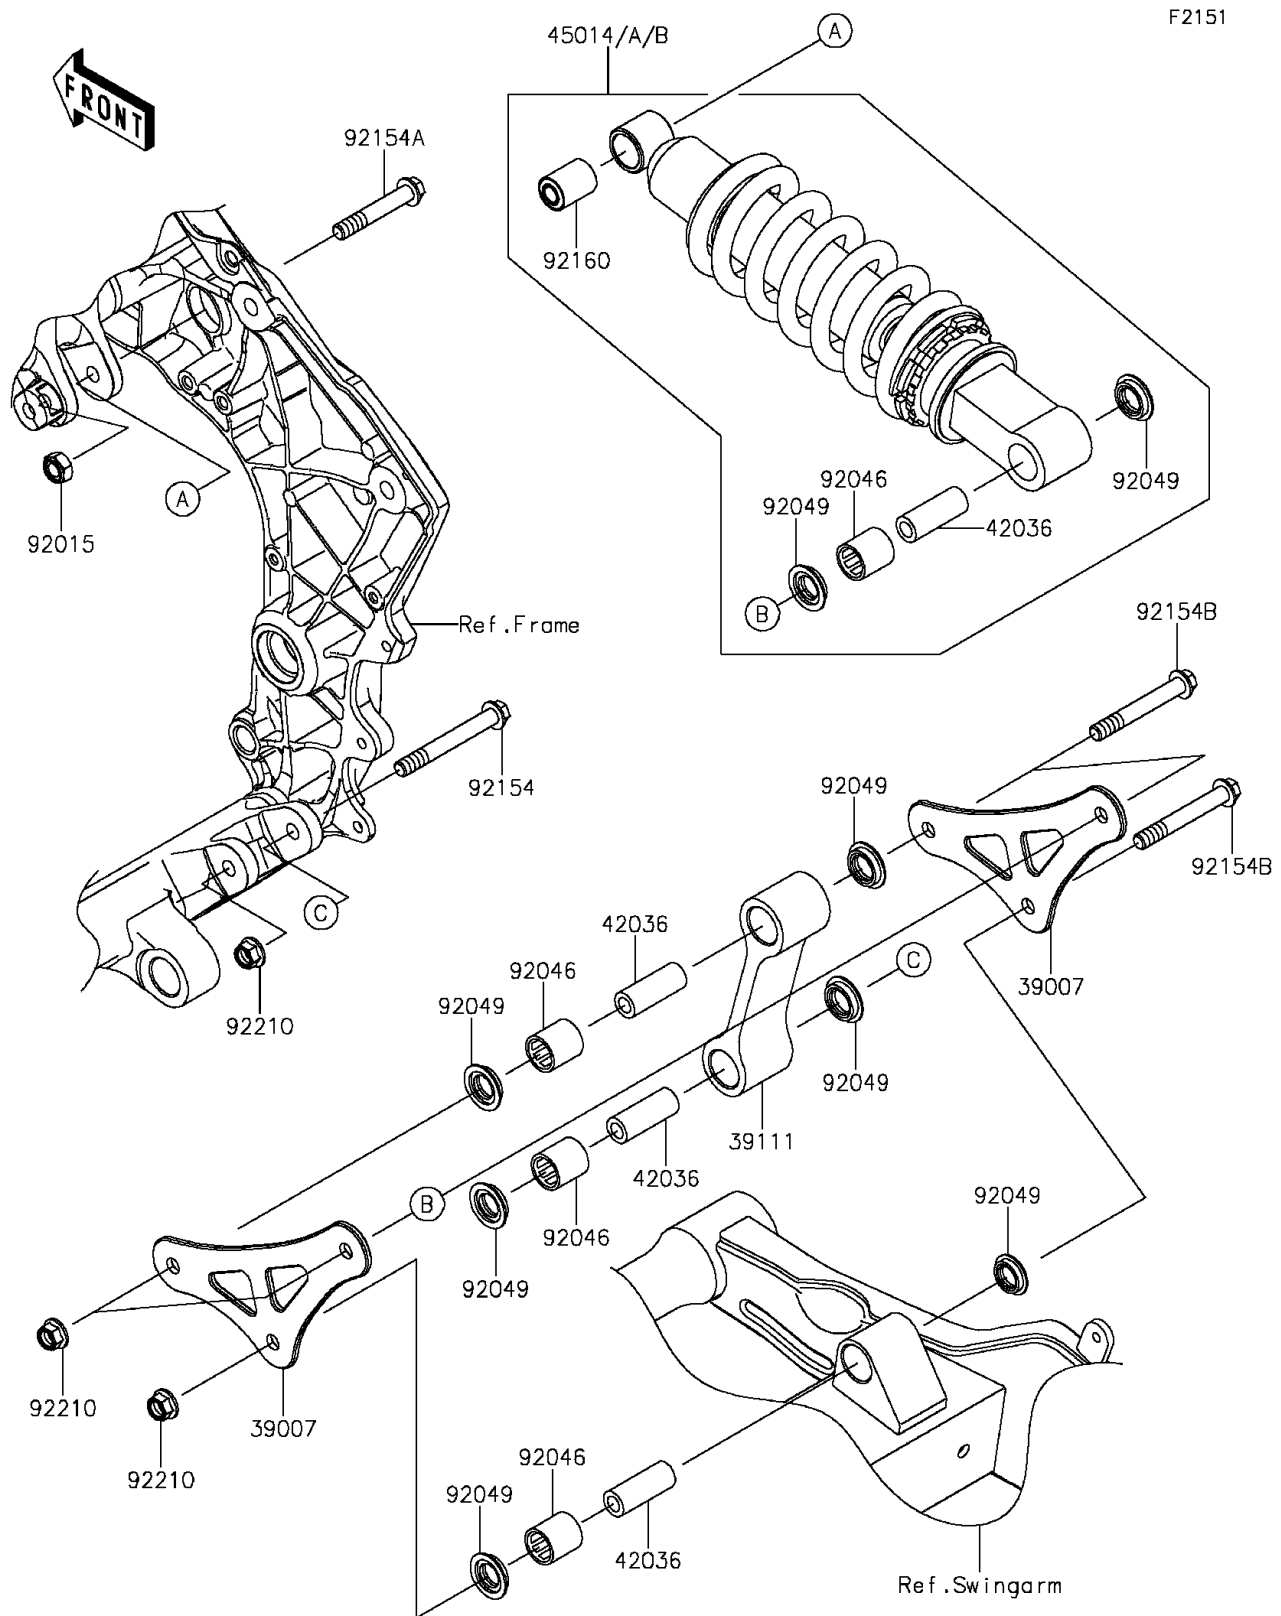

# 2016 Z1000 ABS PARTS DIAGRAM

Suspension/Shock Absorber

# 2016 Z1000 ABS PARTS LIST

Suspension/Shock Absorber

ITEM NAME	PART NUMBER	QUANTITY
-----------	-------------	----------