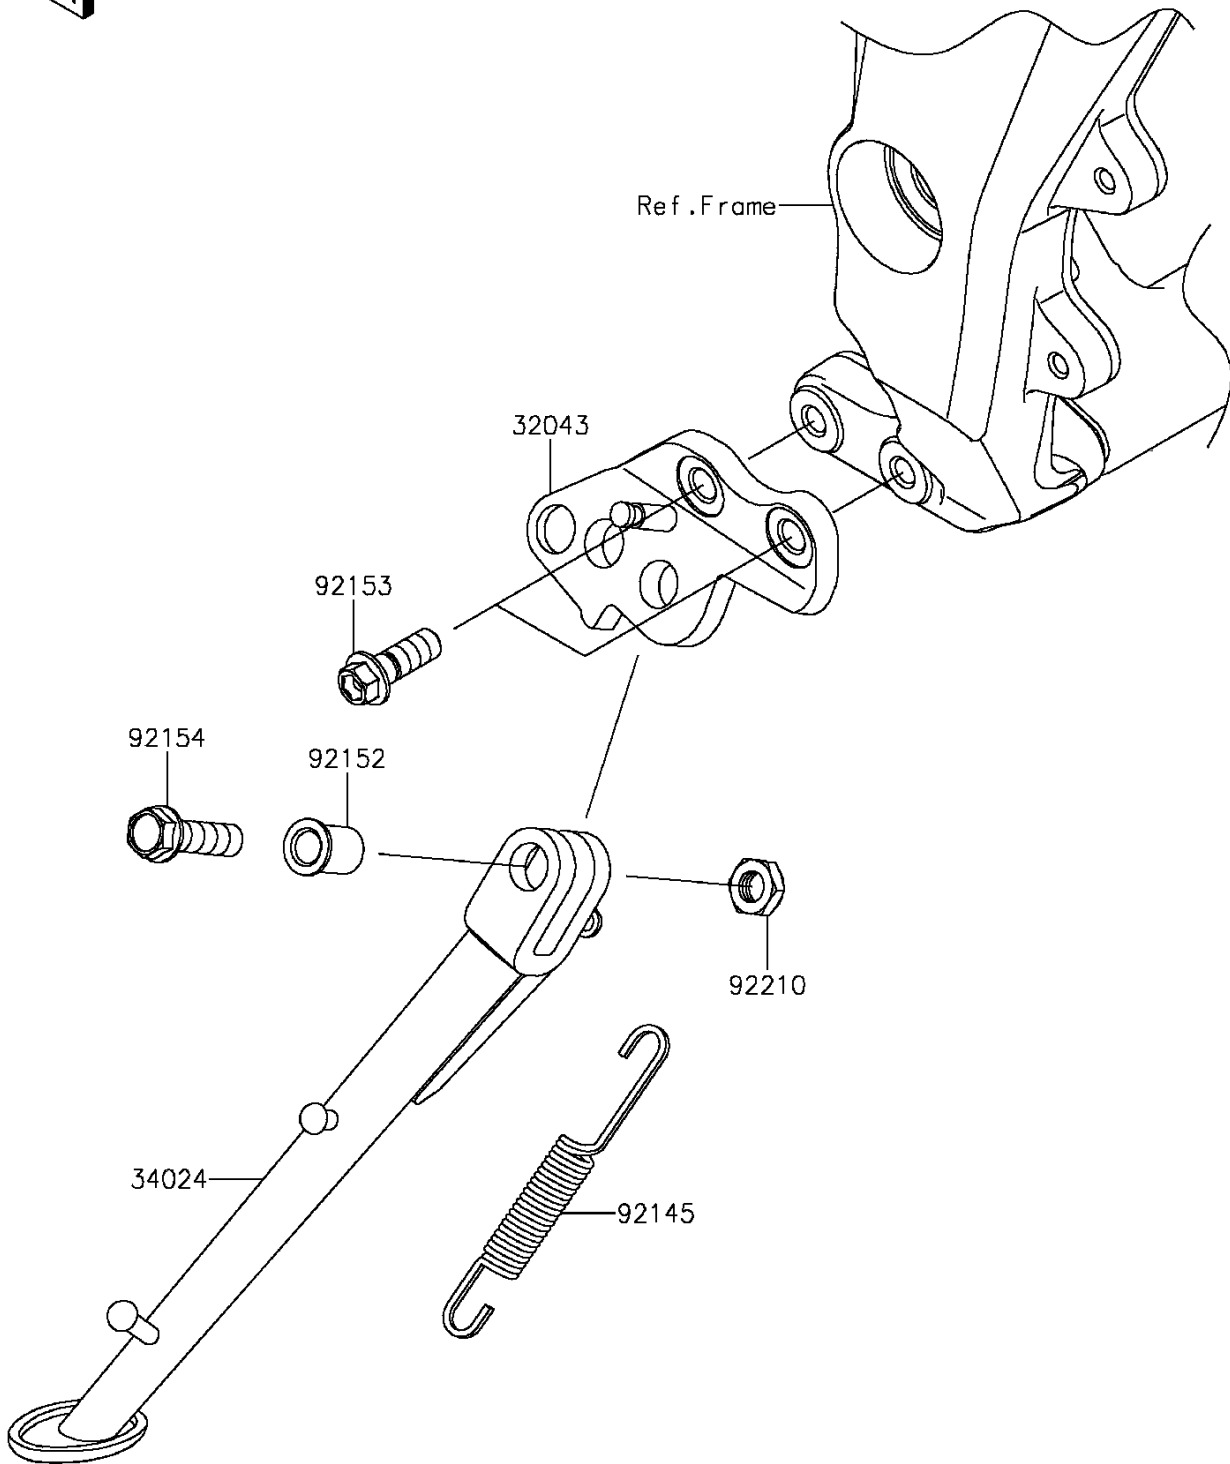

2016 Z1000 ABS PARTS DIAGRAM

Stand(s)

F2190

2016 Z1000 ABS PARTS LIST

Stand(s)

ITEM NAME	PART NUMBER	QUANTITY
-----------	-------------	----------