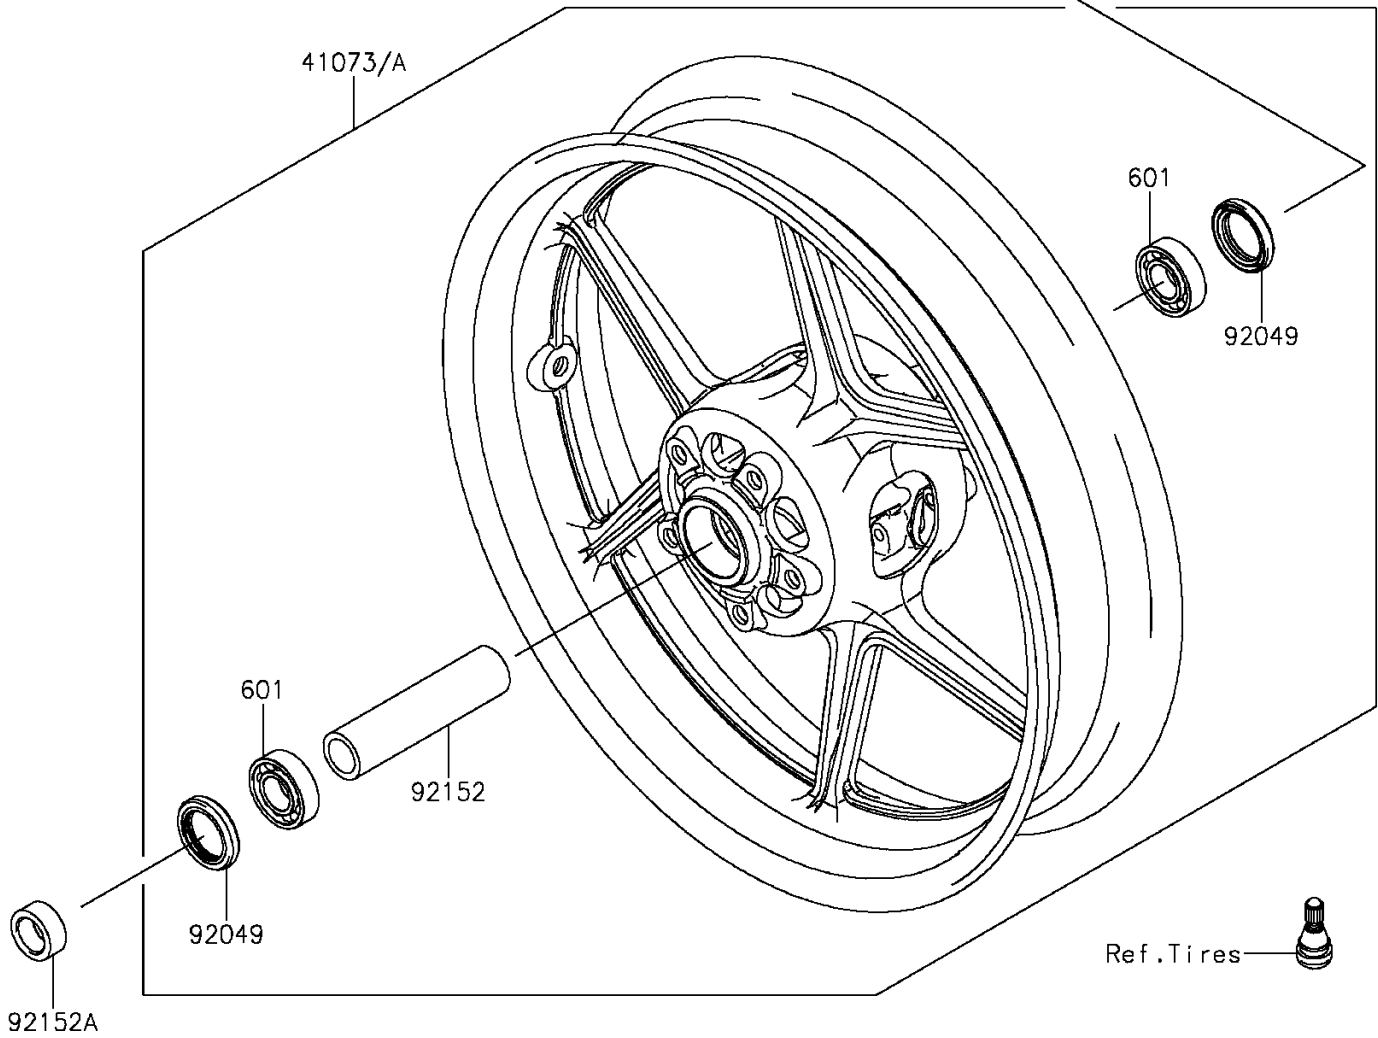

# 2016 Z1000 ABS PARTS DIAGRAM

Front Wheel

F2230

# 2016 Z1000 ABS PARTS LIST

Front Wheel

ITEM NAME	PART NUMBER	QUANTITY
-----------	-------------	----------