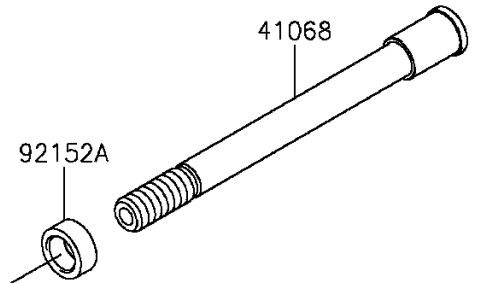

# 2016 Z1000 ABS PARTS DIAGRAM

Front Wheel

F2230

# 2016 Z1000 ABS PARTS LIST

Front Wheel

ITEM NAME	PART NUMBER	QUANTITY
-----------	-------------	----------