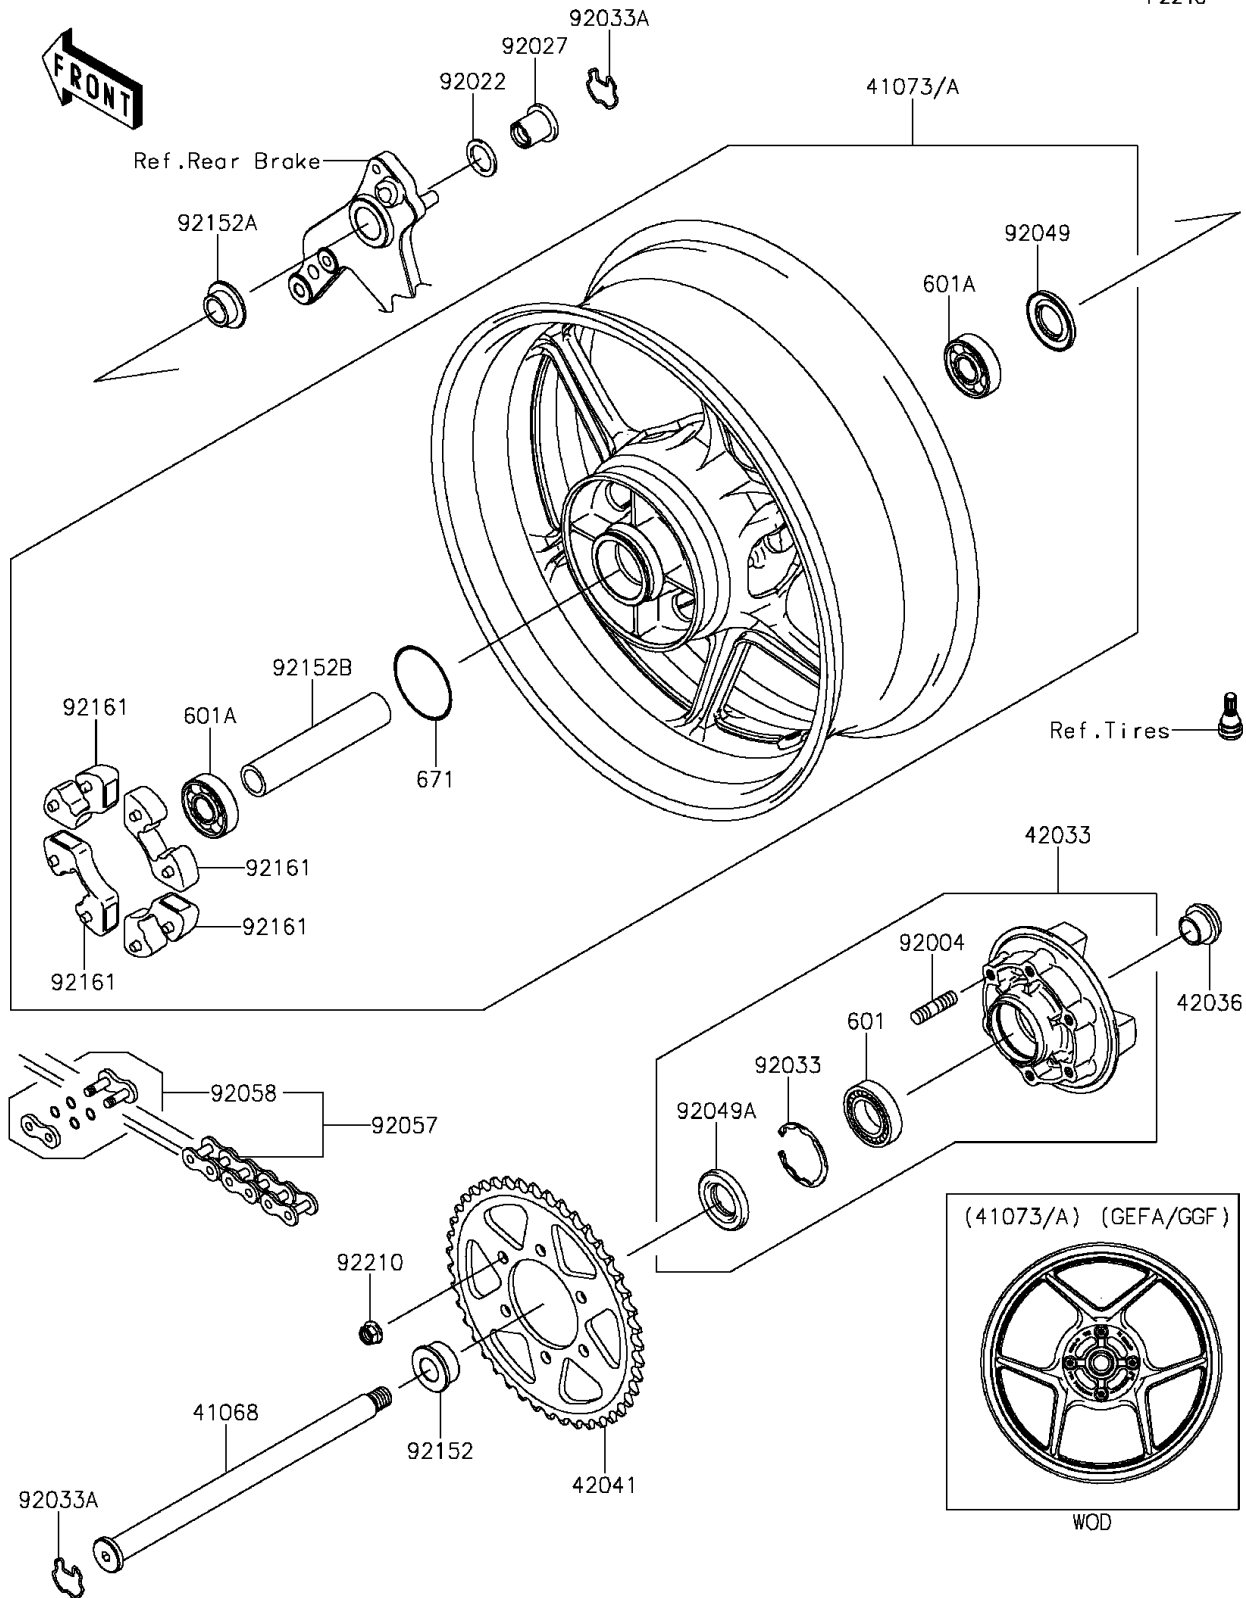

2016 Z1000 ABS PARTS DIAGRAM

Rear Wheel/Chain

F2240

2016 Z1000 ABS PARTS LIST

Rear Wheel/Chain

ITEM NAME	PART NUMBER	QUANTITY
-----------	-------------	----------