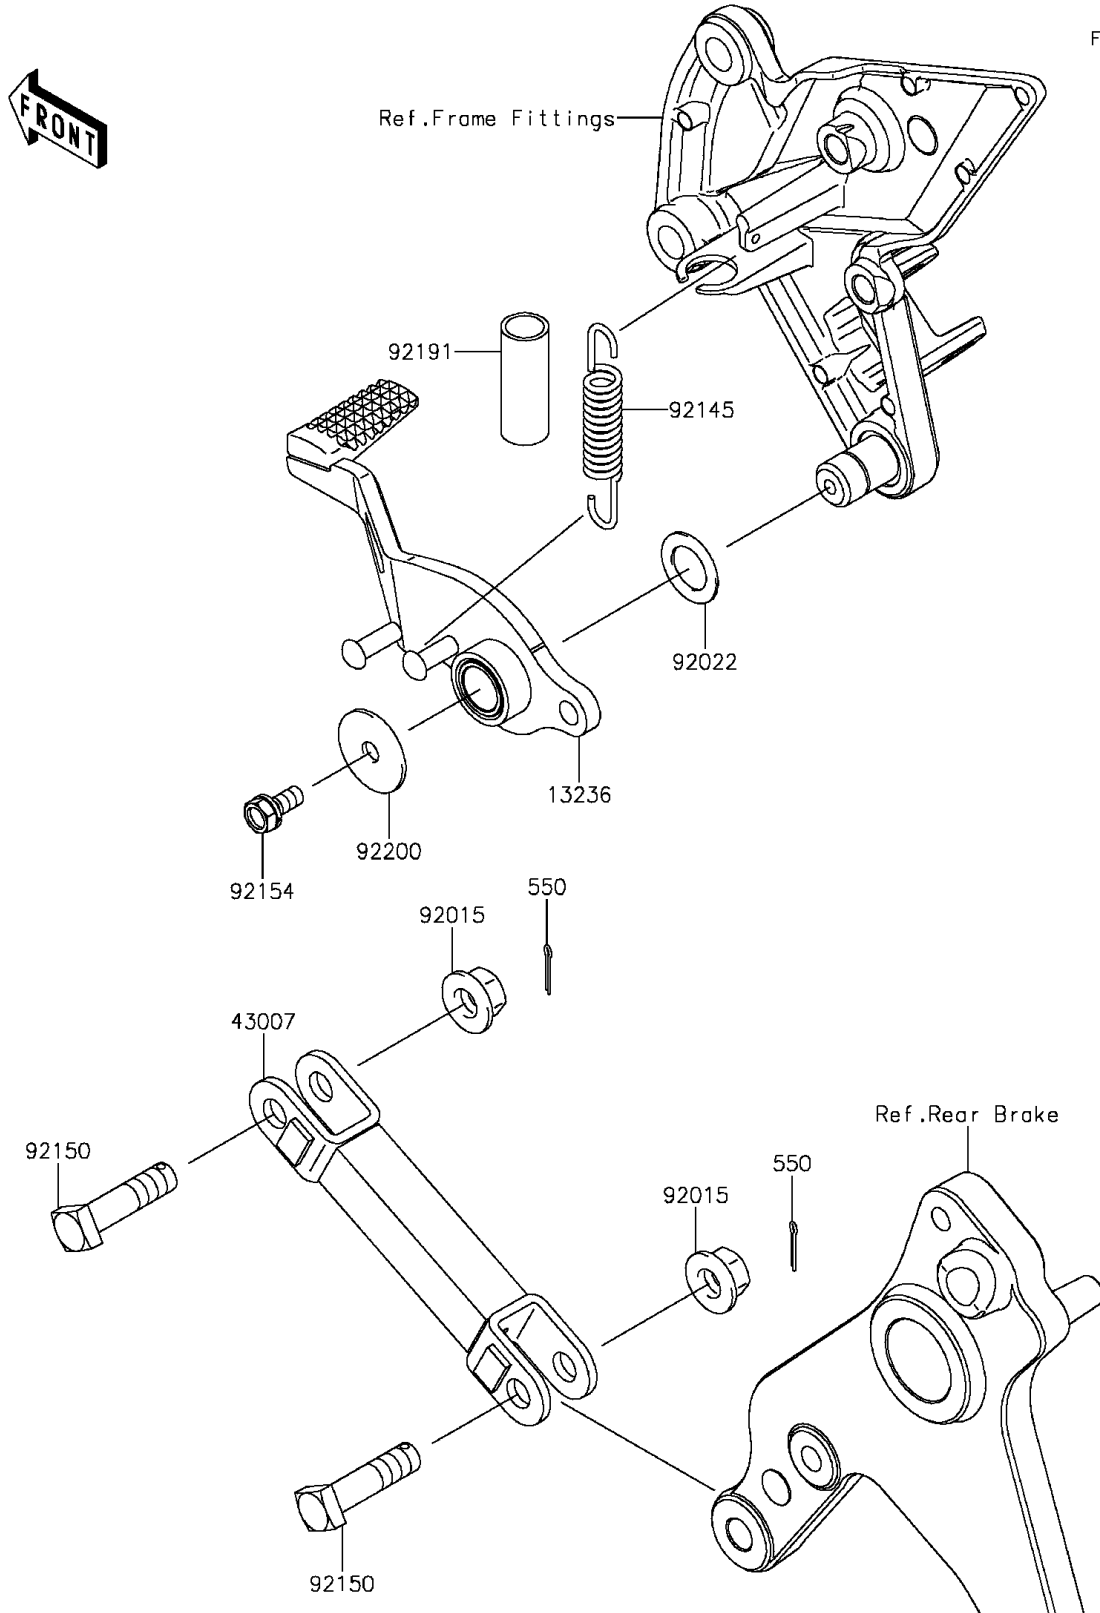

2016 Z1000 ABS PARTS DIAGRAM

Brake Pedal/Torque Link

F2260

2016 Z1000 ABS PARTS LIST

Brake Pedal/Torque Link

ITEM NAME	PART NUMBER	QUANTITY
-----------	-------------	----------