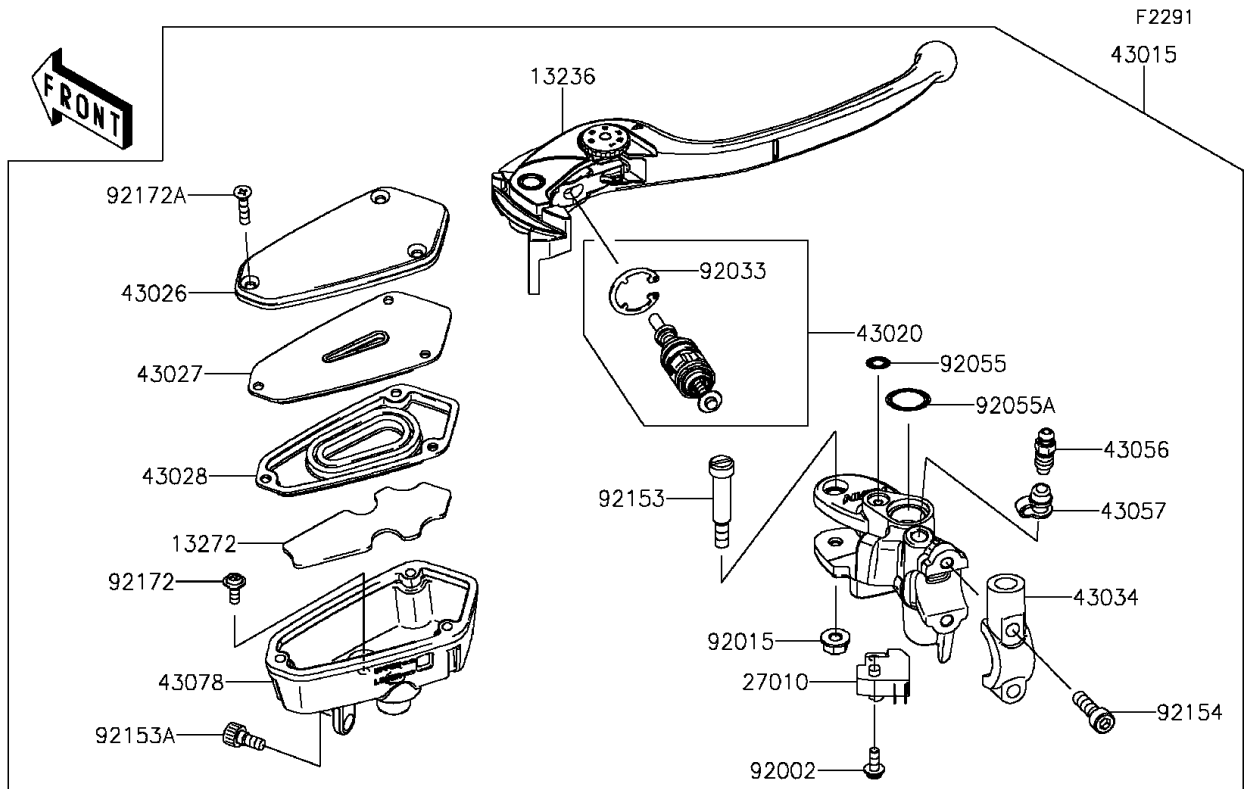

2016 Z1000 ABS PARTS DIAGRAM

Front Master Cylinder

2016 Z1000 ABS PARTS LIST

Front Master Cylinder

ITEM NAME	PART NUMBER	QUANTITY
-----------	-------------	----------