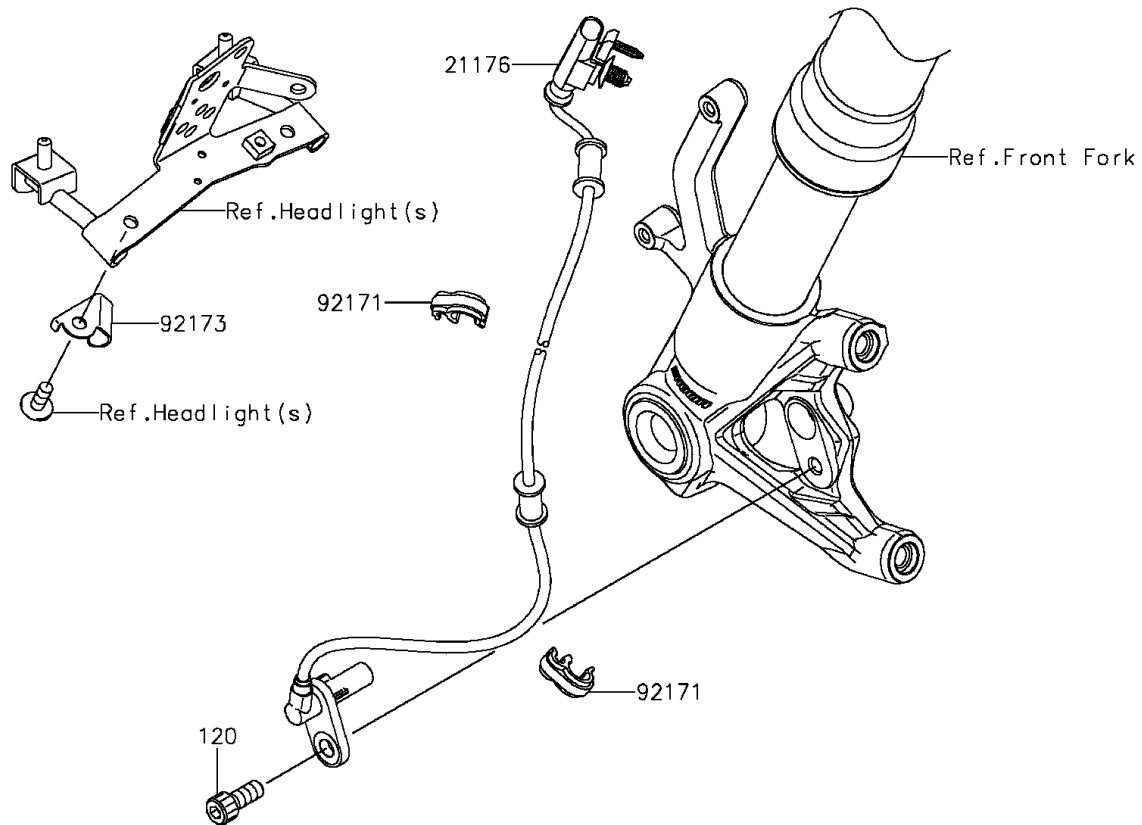

2016 Z1000 ABS PARTS DIAGRAM

Front Master Cylinder

2016 Z1000 ABS PARTS LIST

Front Master Cylinder

ITEM NAME	PART NUMBER	QUANTITY
-----------	-------------	----------