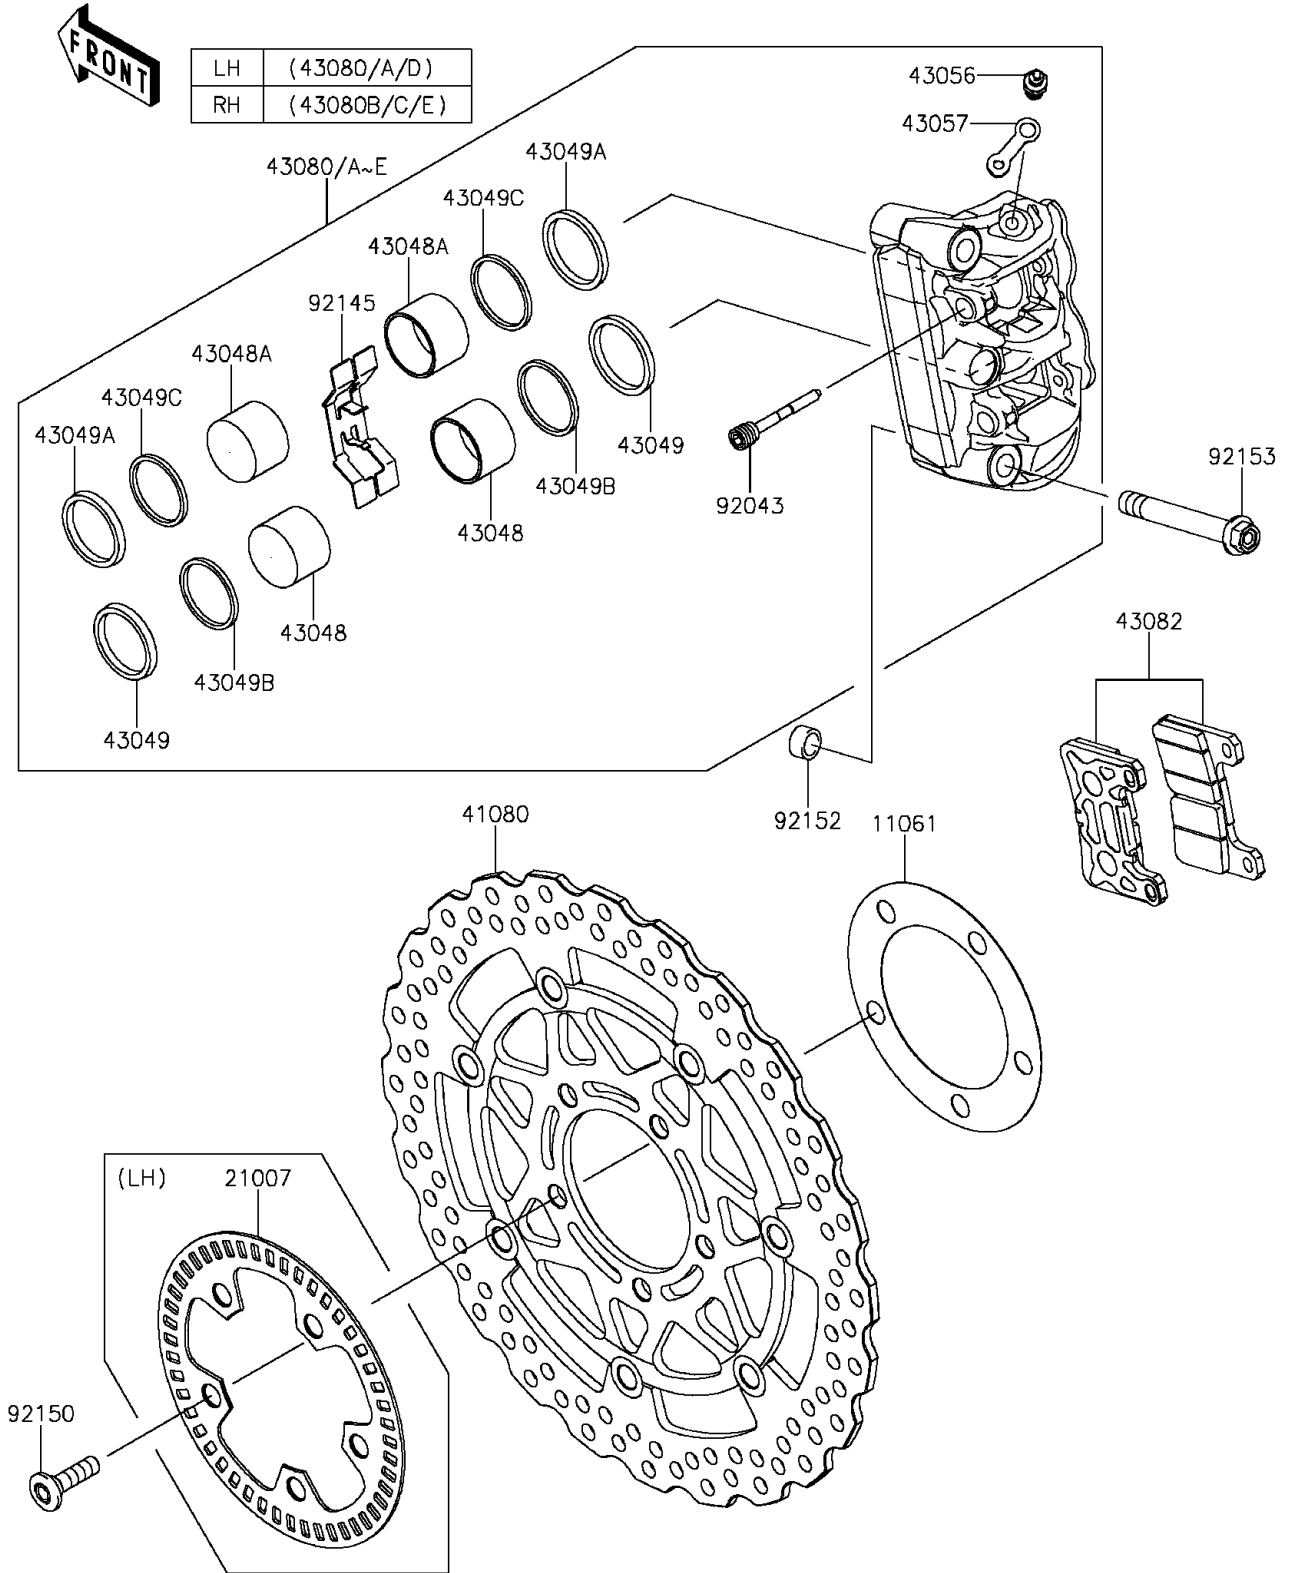

2016 Z1000 ABS PARTS DIAGRAM

Front Brake

F2292

2016 Z1000 ABS PARTS LIST

Front Brake

ITEM NAME	PART NUMBER	QUANTITY
-----------	-------------	----------