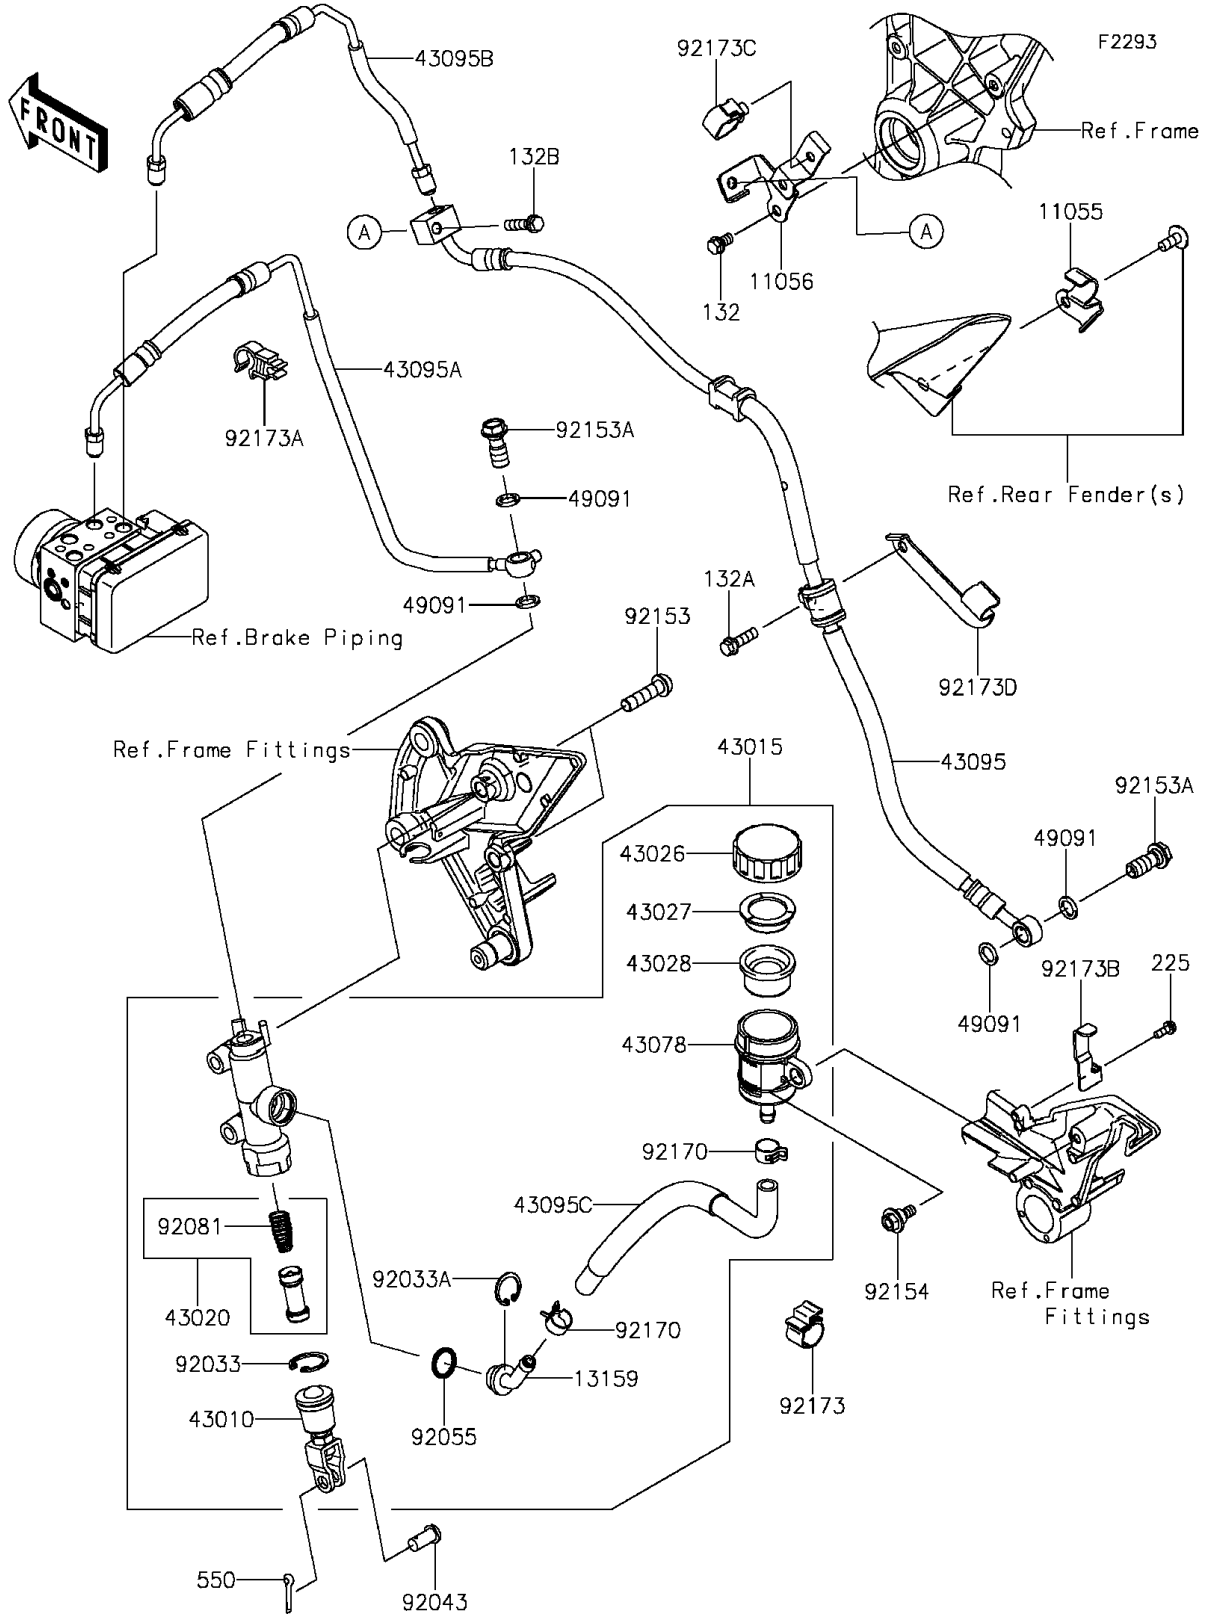

2016 Z1000 ABS PARTS DIAGRAM

Rear Master Cylinder

2016 Z1000 ABS PARTS LIST

Rear Master Cylinder

ITEM NAME	PART NUMBER	QUANTITY
-----------	-------------	----------