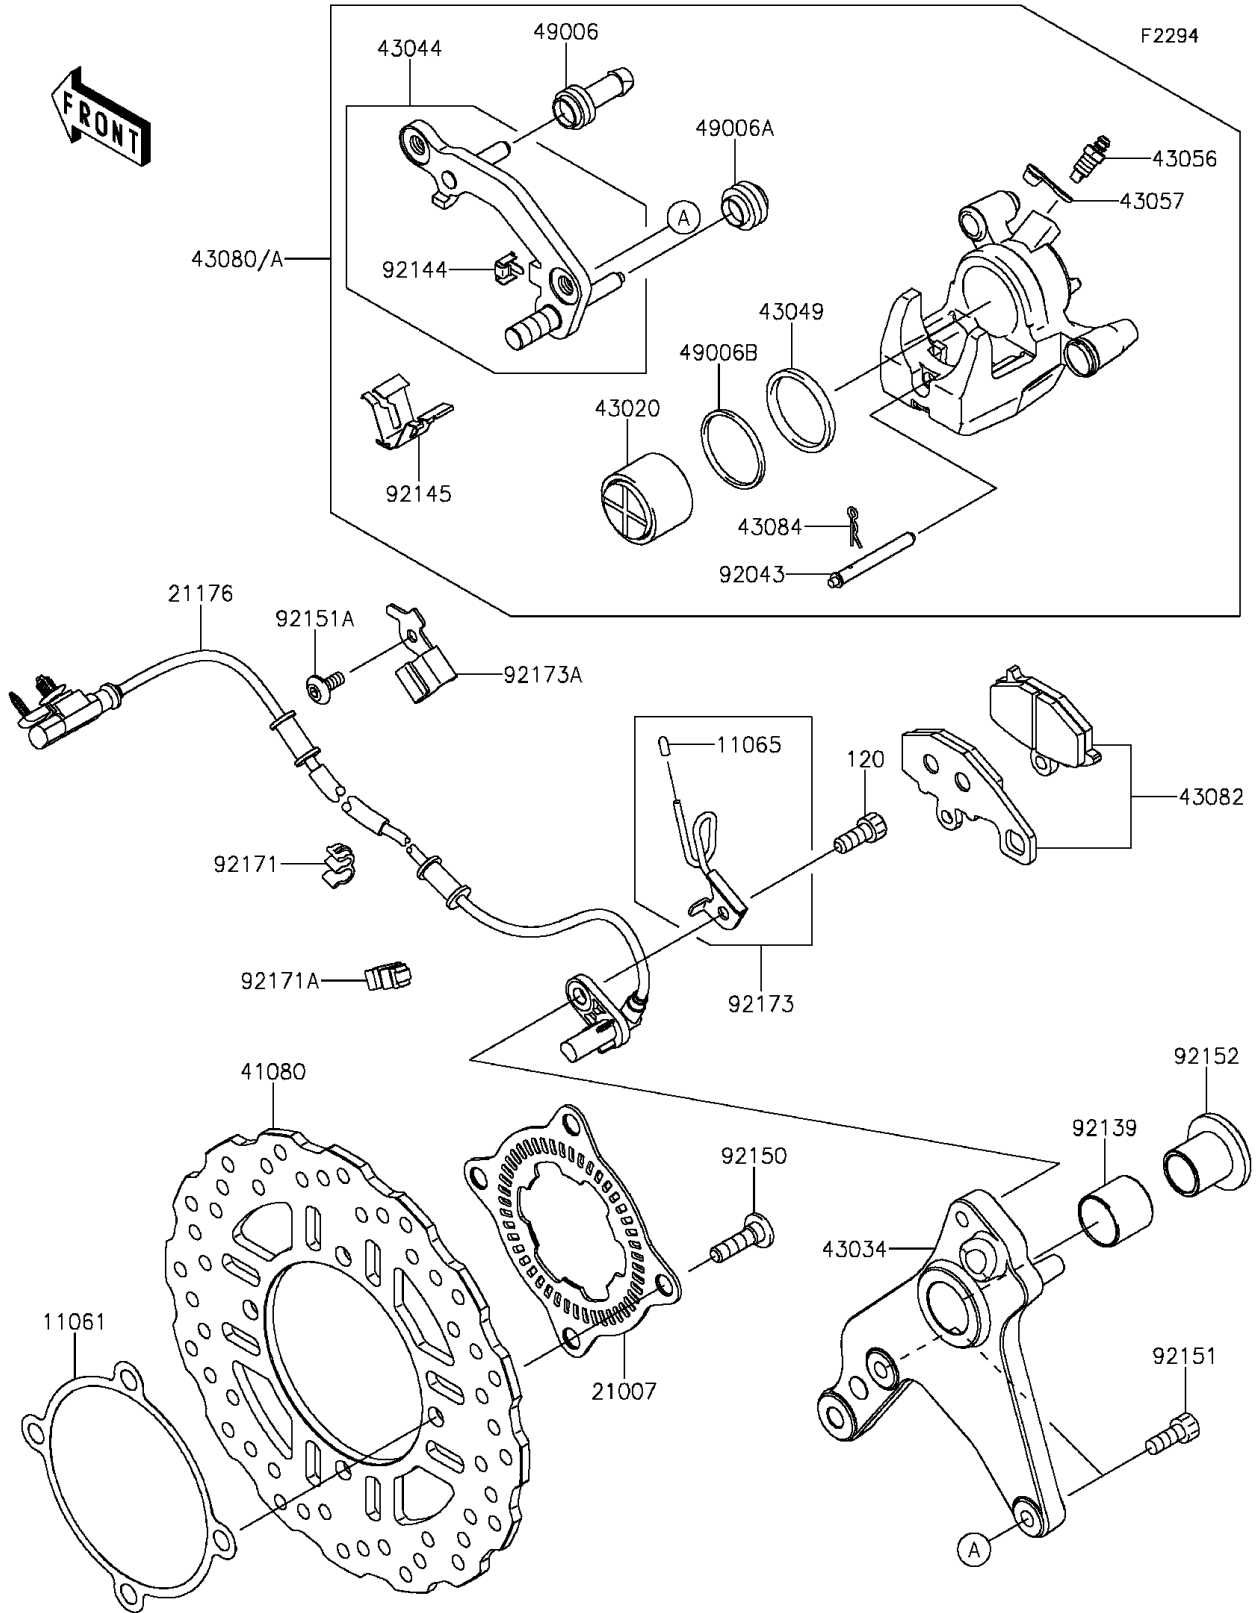

2016 Z1000 ABS PARTS DIAGRAM

Rear Brake

2016 Z1000 ABS PARTS LIST

Rear Brake

ITEM NAME	PART NUMBER	QUANTITY
-----------	-------------	----------