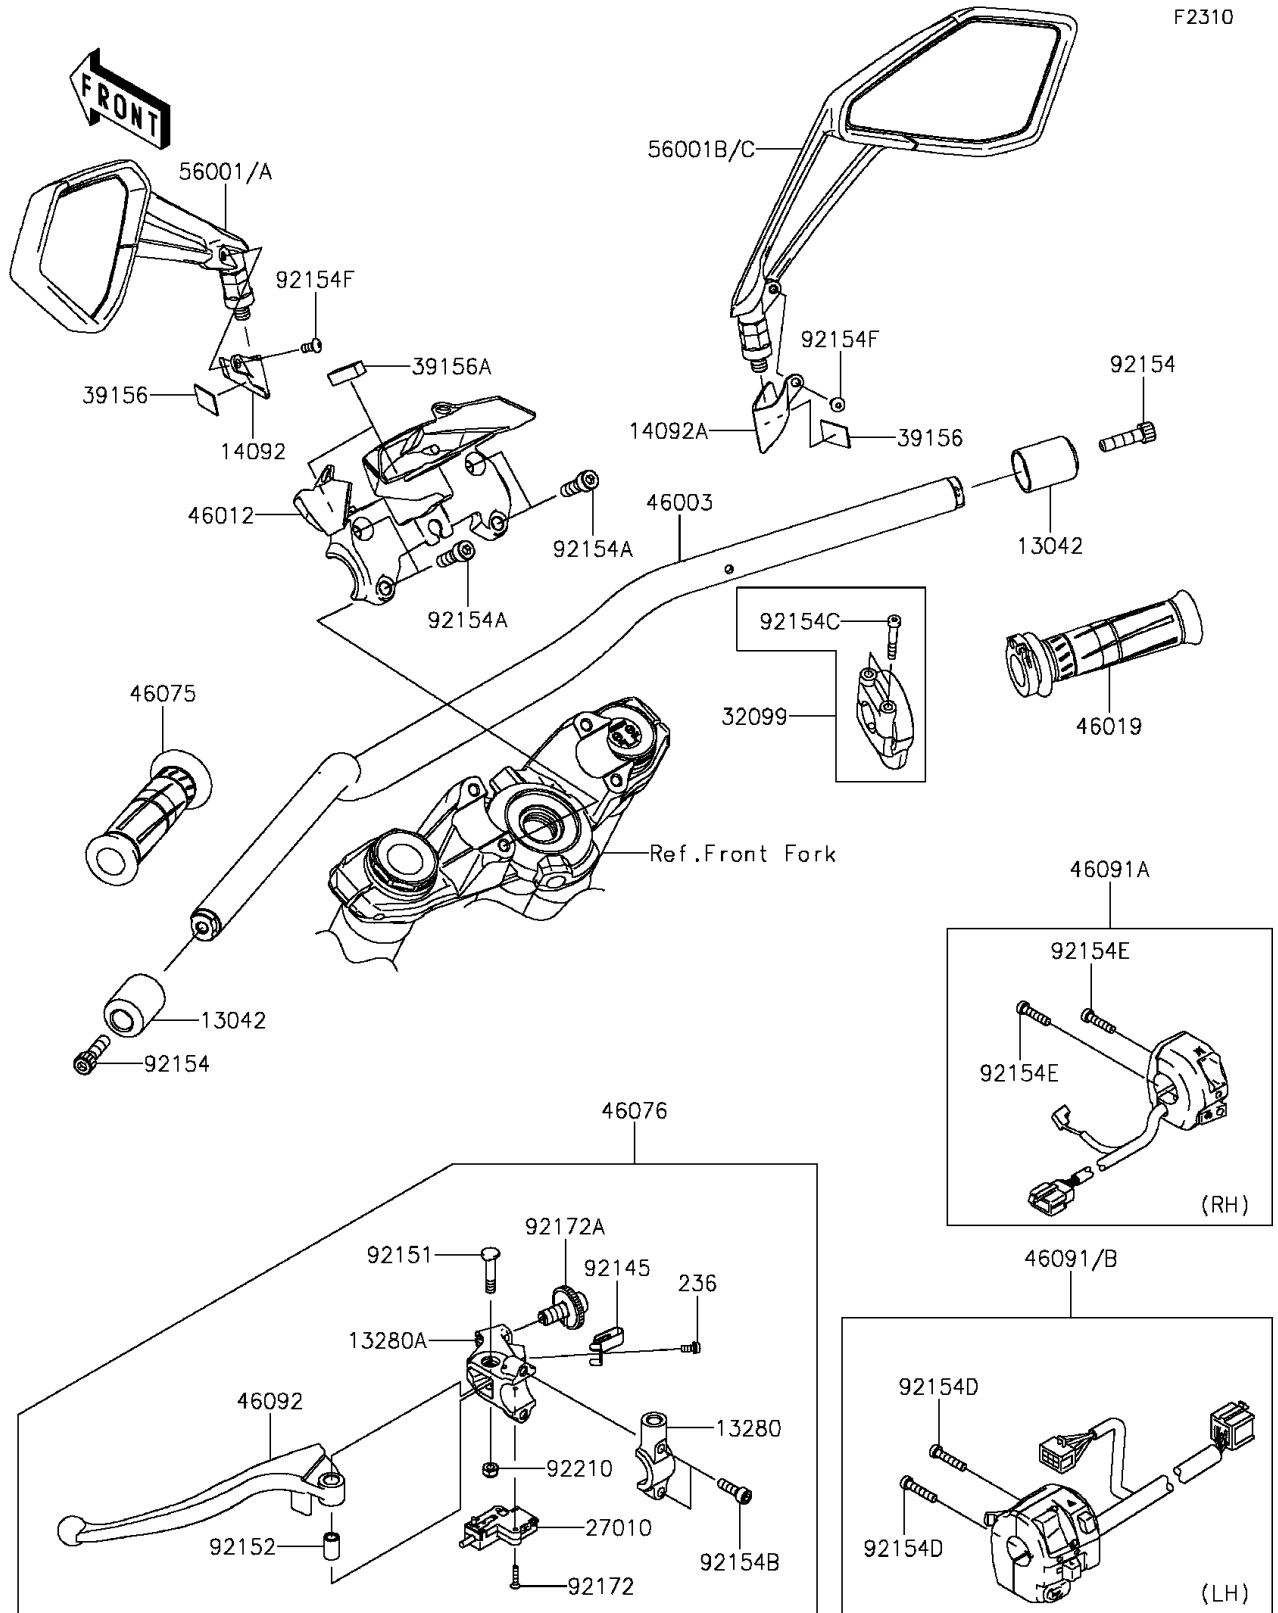

# 2016 Z1000 ABS PARTS DIAGRAM

Handlebar

# 2016 Z1000 ABS PARTS LIST

Handlebar

ITEM NAME	PART NUMBER	QUANTITY
-----------	-------------	----------