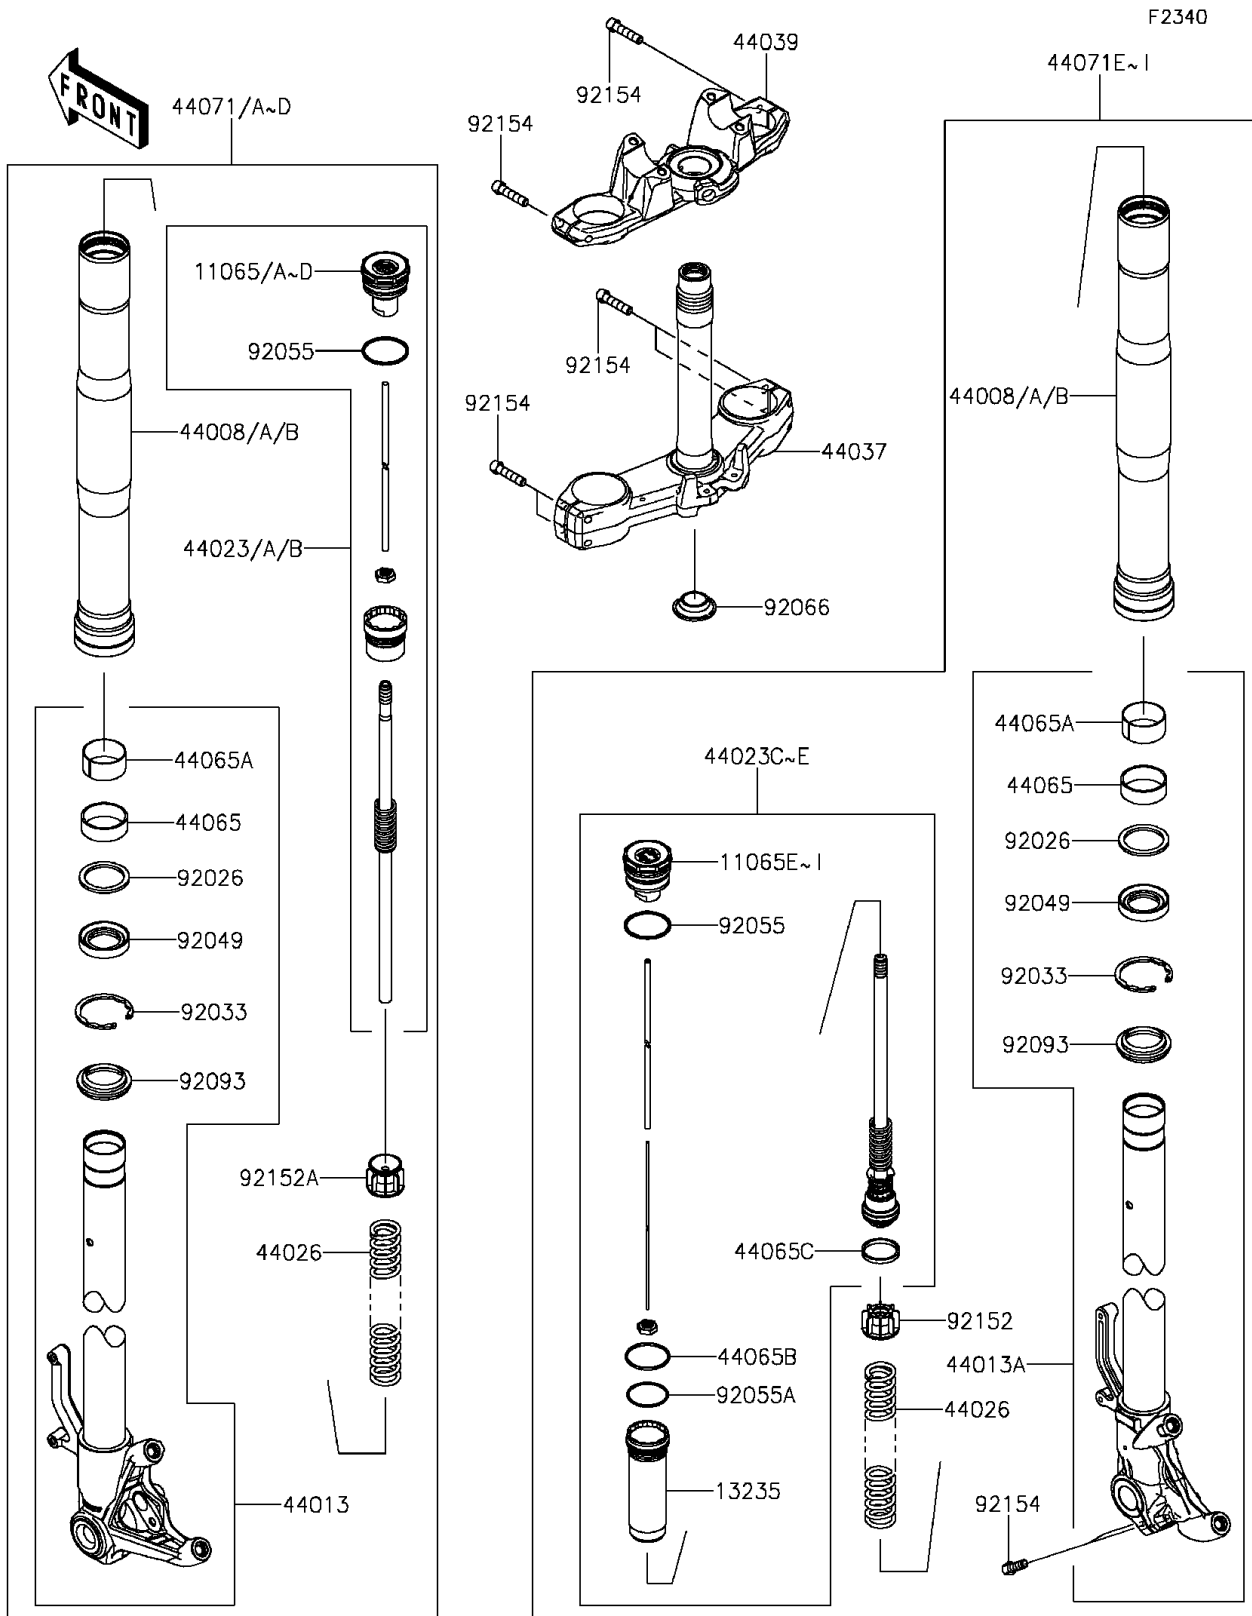

2016 Z1000 ABS PARTS DIAGRAM

Front Fork

2016 Z1000 ABS PARTS LIST

Front Fork

ITEM NAME	PART NUMBER	QUANTITY
-----------	-------------	----------