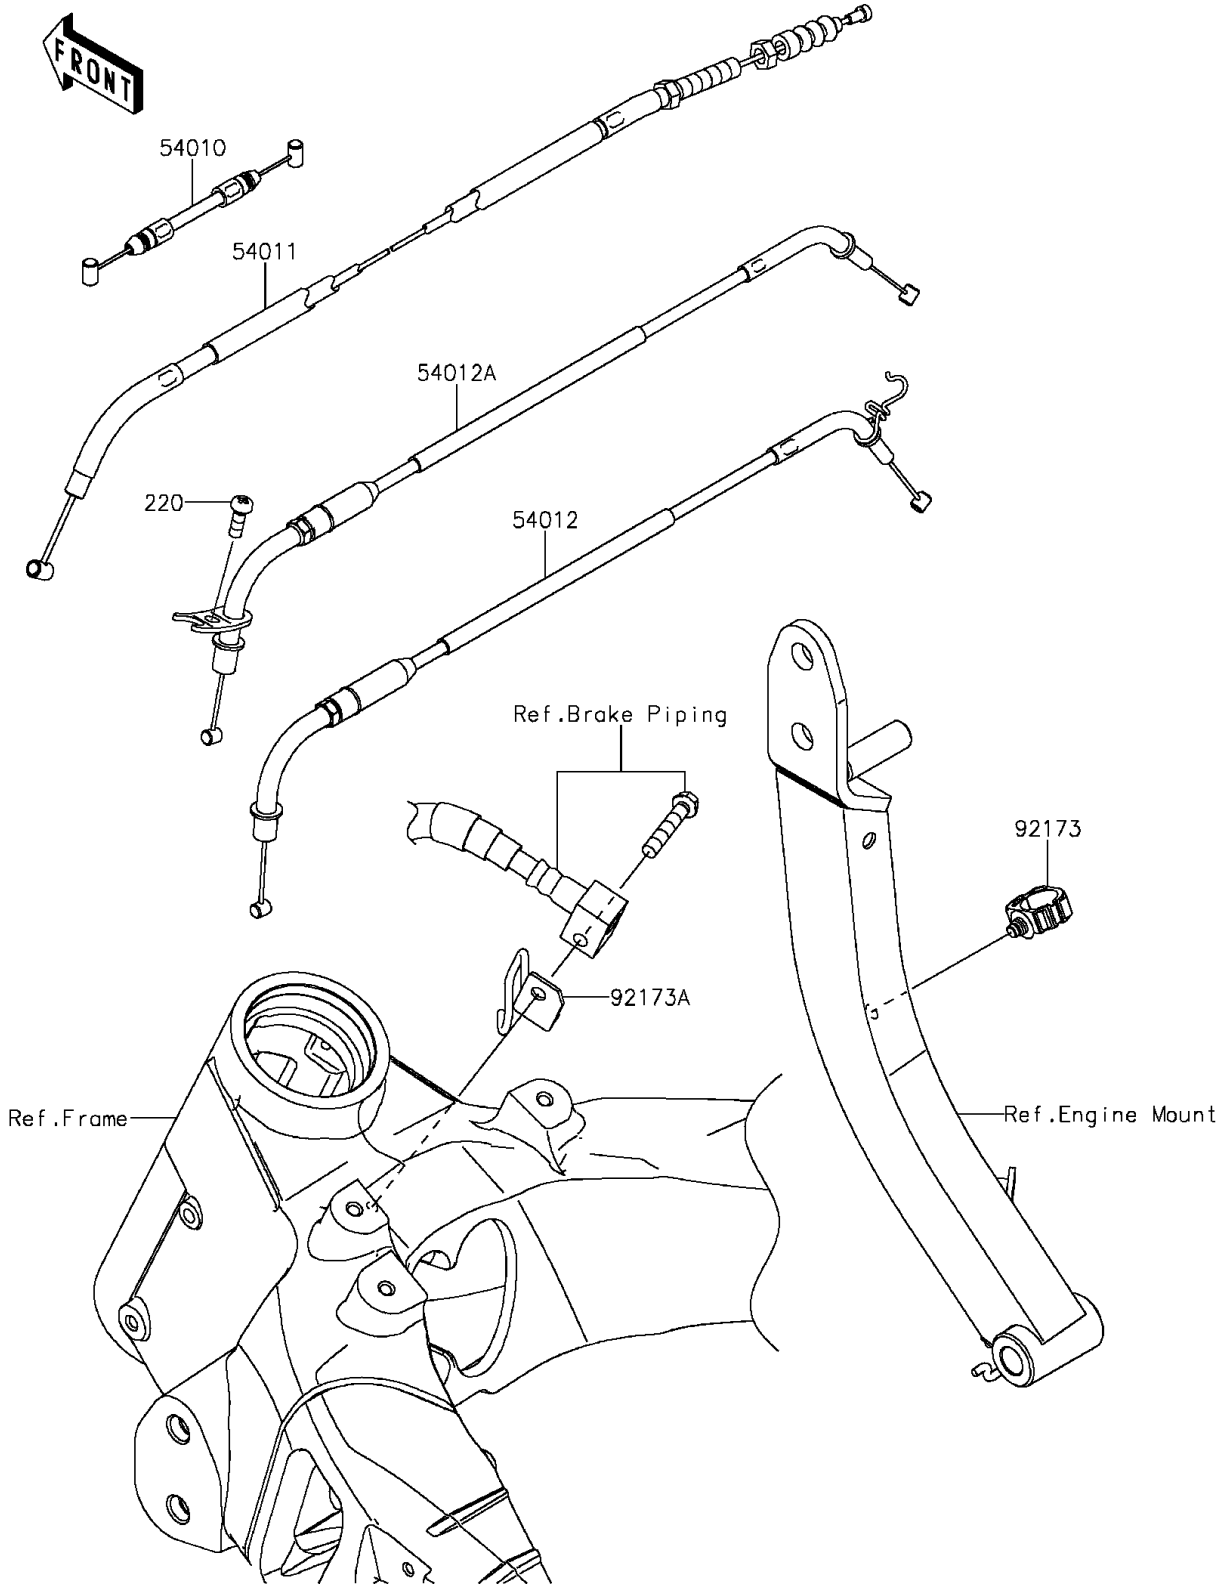

# 2016 Z1000 ABS PARTS DIAGRAM

Cables

F2540

# 2016 Z1000 ABS PARTS LIST

Cables

ITEM NAME	PART NUMBER	QUANTITY
-----------	-------------	----------