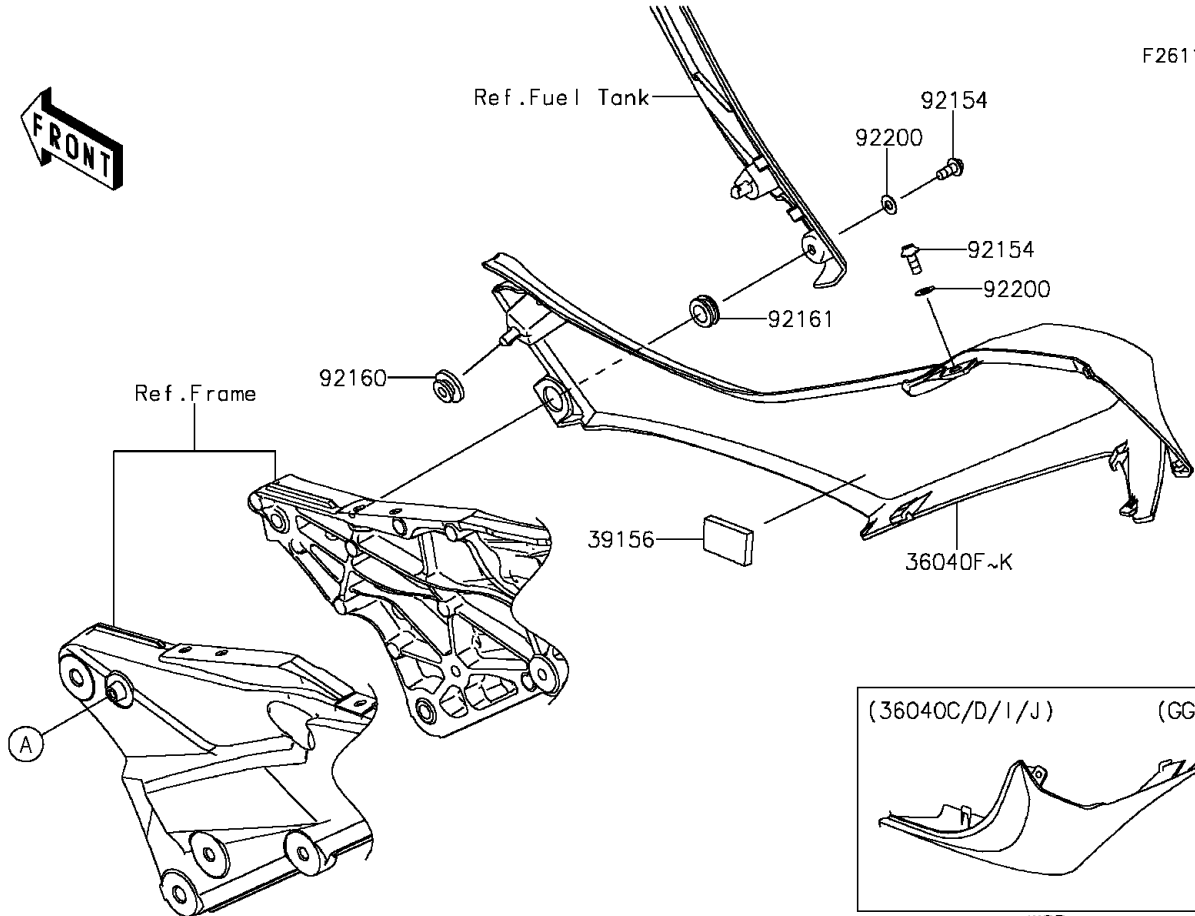

2016 Z1000 ABS PARTS DIAGRAM

Side Covers

F2611

2016 Z1000 ABS PARTS LIST

Side Covers

ITEM NAME	PART NUMBER	QUANTITY
-----------	-------------	----------