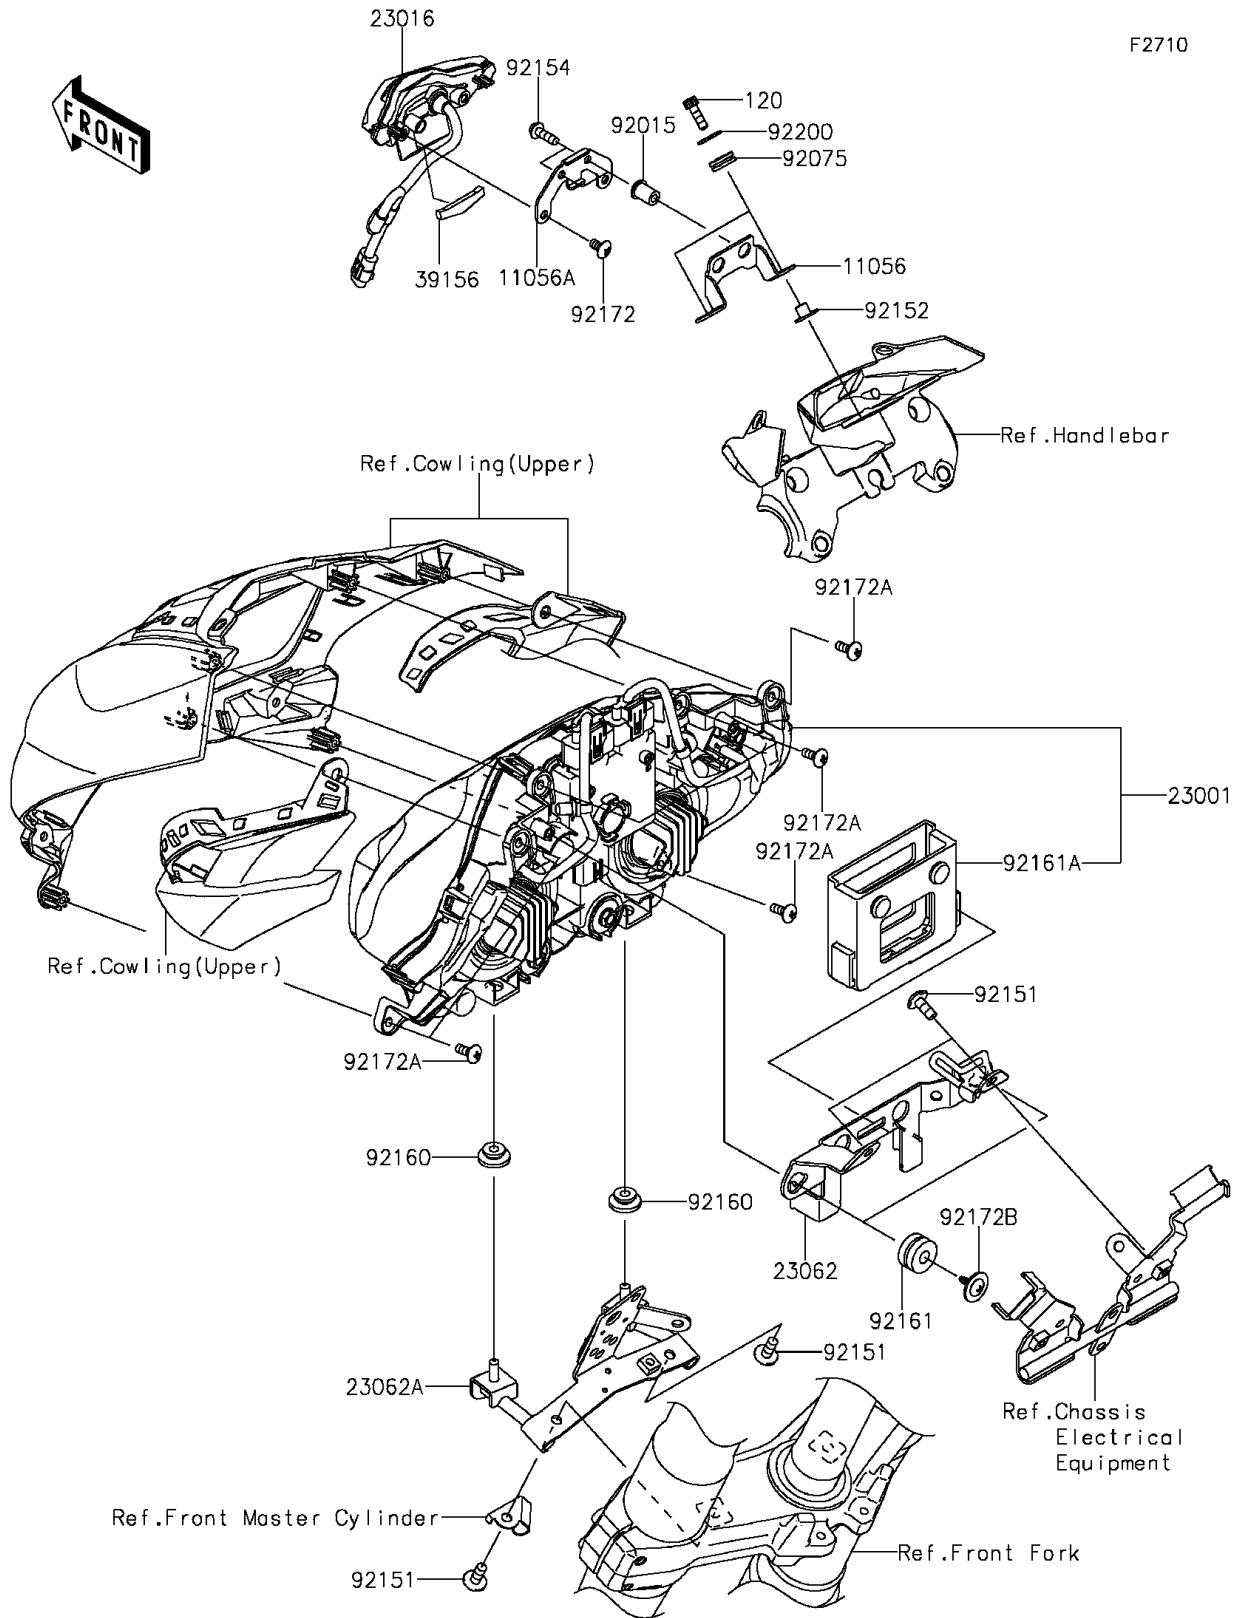

# 2016 Z1000 ABS PARTS DIAGRAM

Headlight(s)

## 2016 Z1000 ABS PARTS LIST

Headlight(s)

ITEM NAME	PART NUMBER	QUANTITY
-----------	-------------	----------