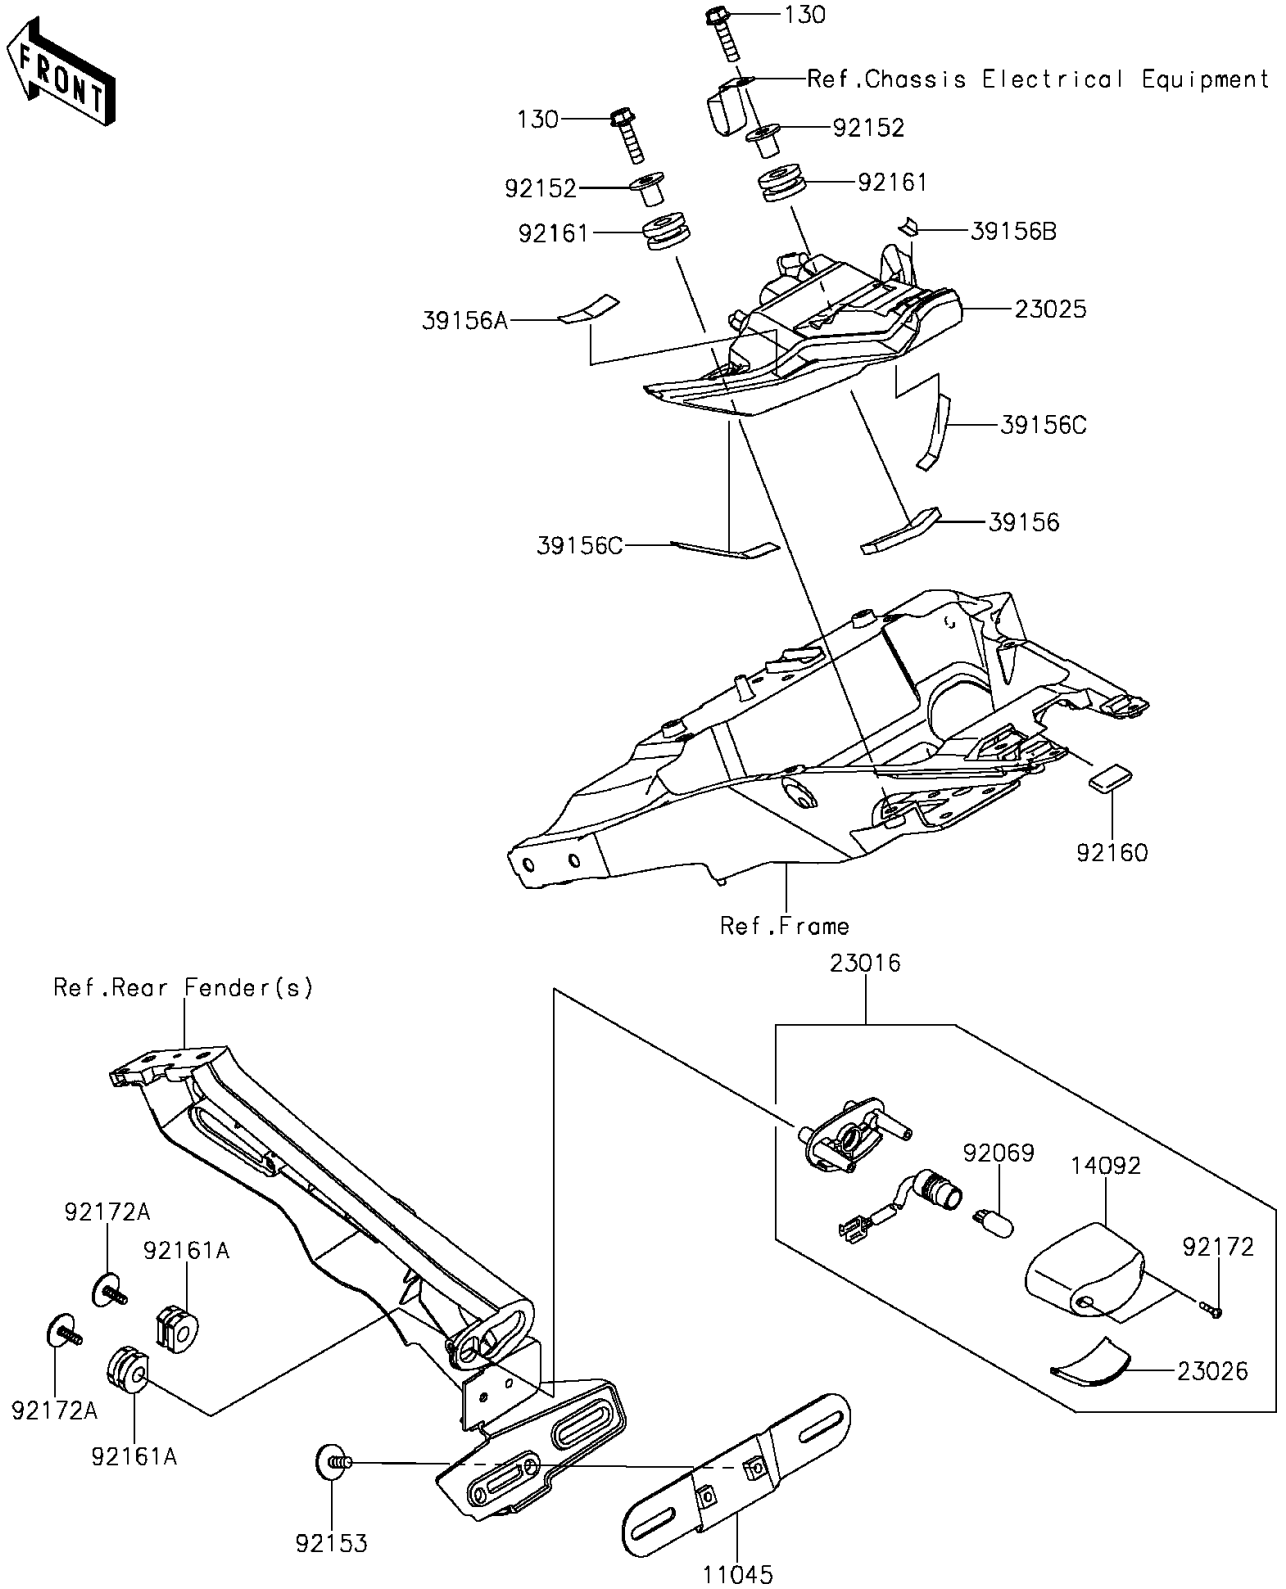

2016 Z1000 ABS PARTS DIAGRAM

Taillight(s)

F2720

2016 Z1000 ABS PARTS LIST

Taillight(s)

ITEM NAME	PART NUMBER	QUANTITY
-----------	-------------	----------