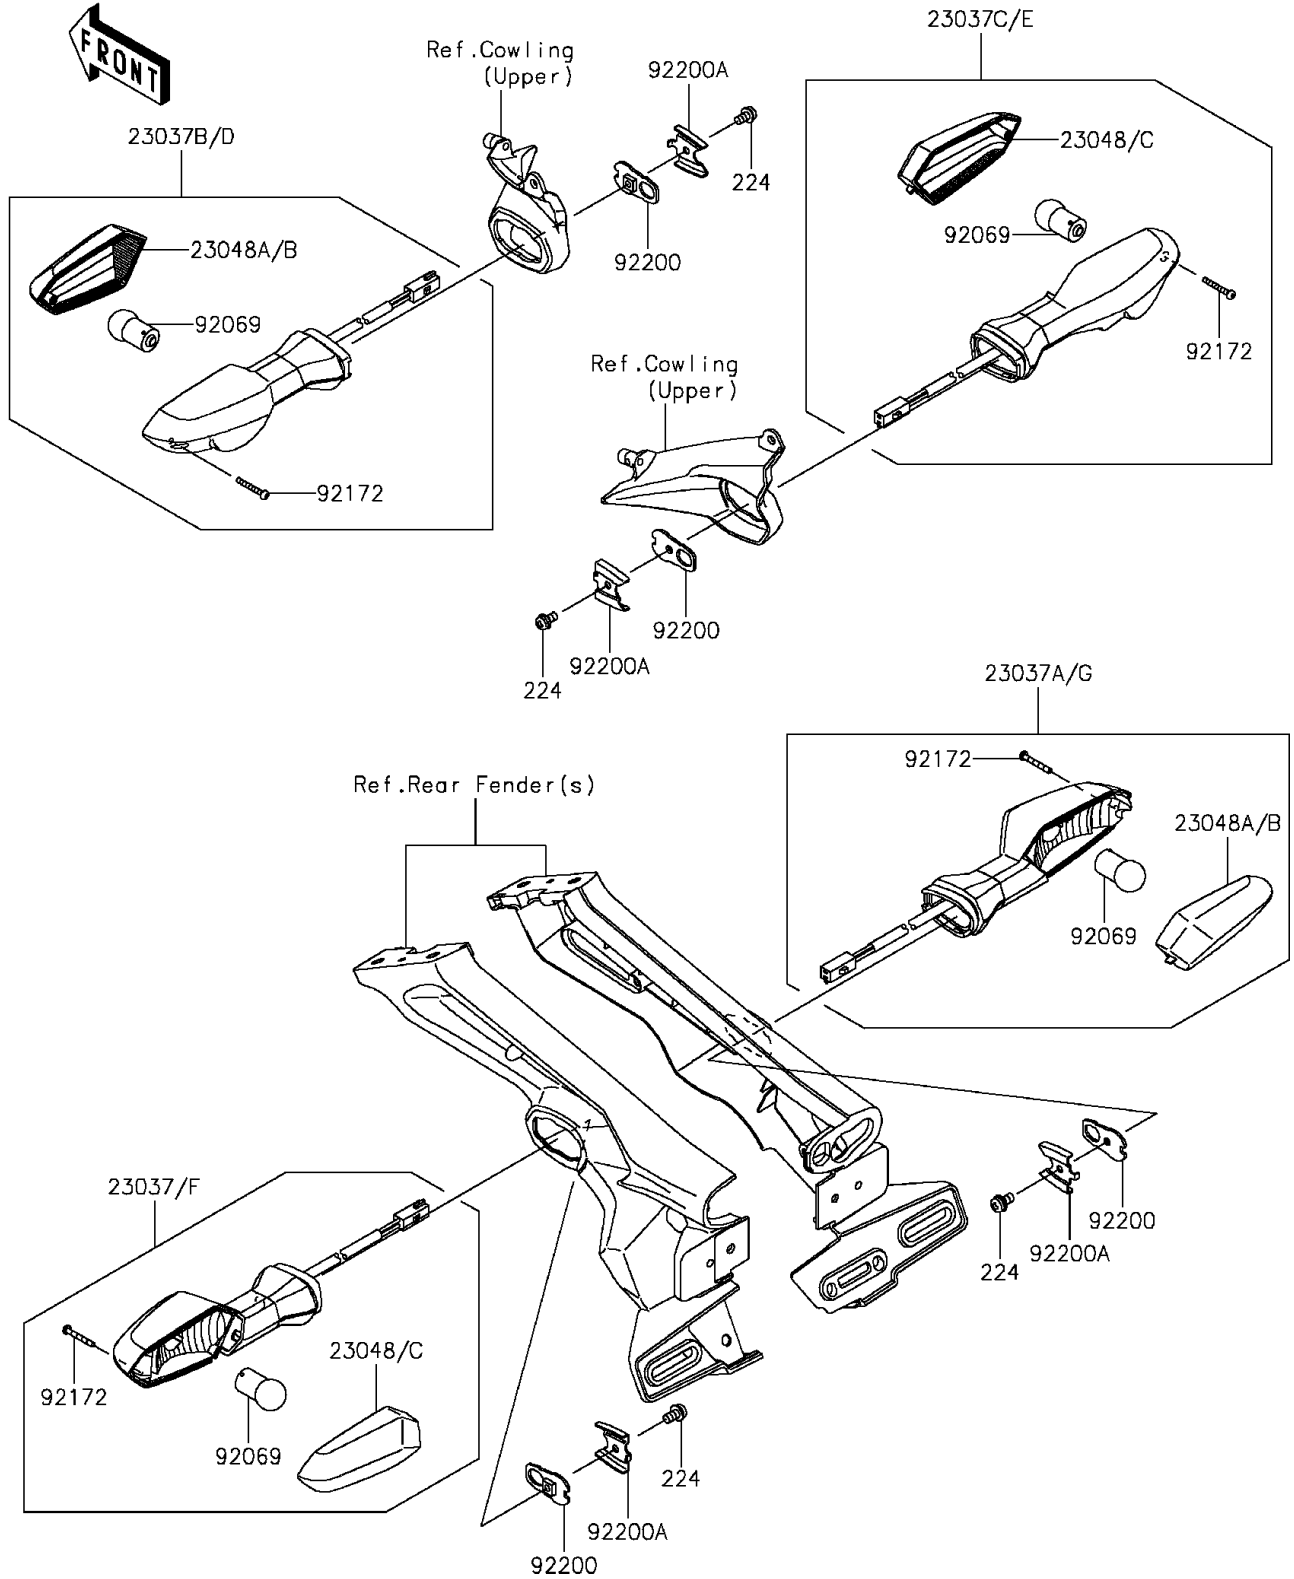

2016 Z1000 ABS PARTS DIAGRAM

Turn Signals

F2730

2016 Z1000 ABS PARTS LIST

Turn Signals

ITEM NAME	PART NUMBER	QUANTITY
-----------	-------------	----------