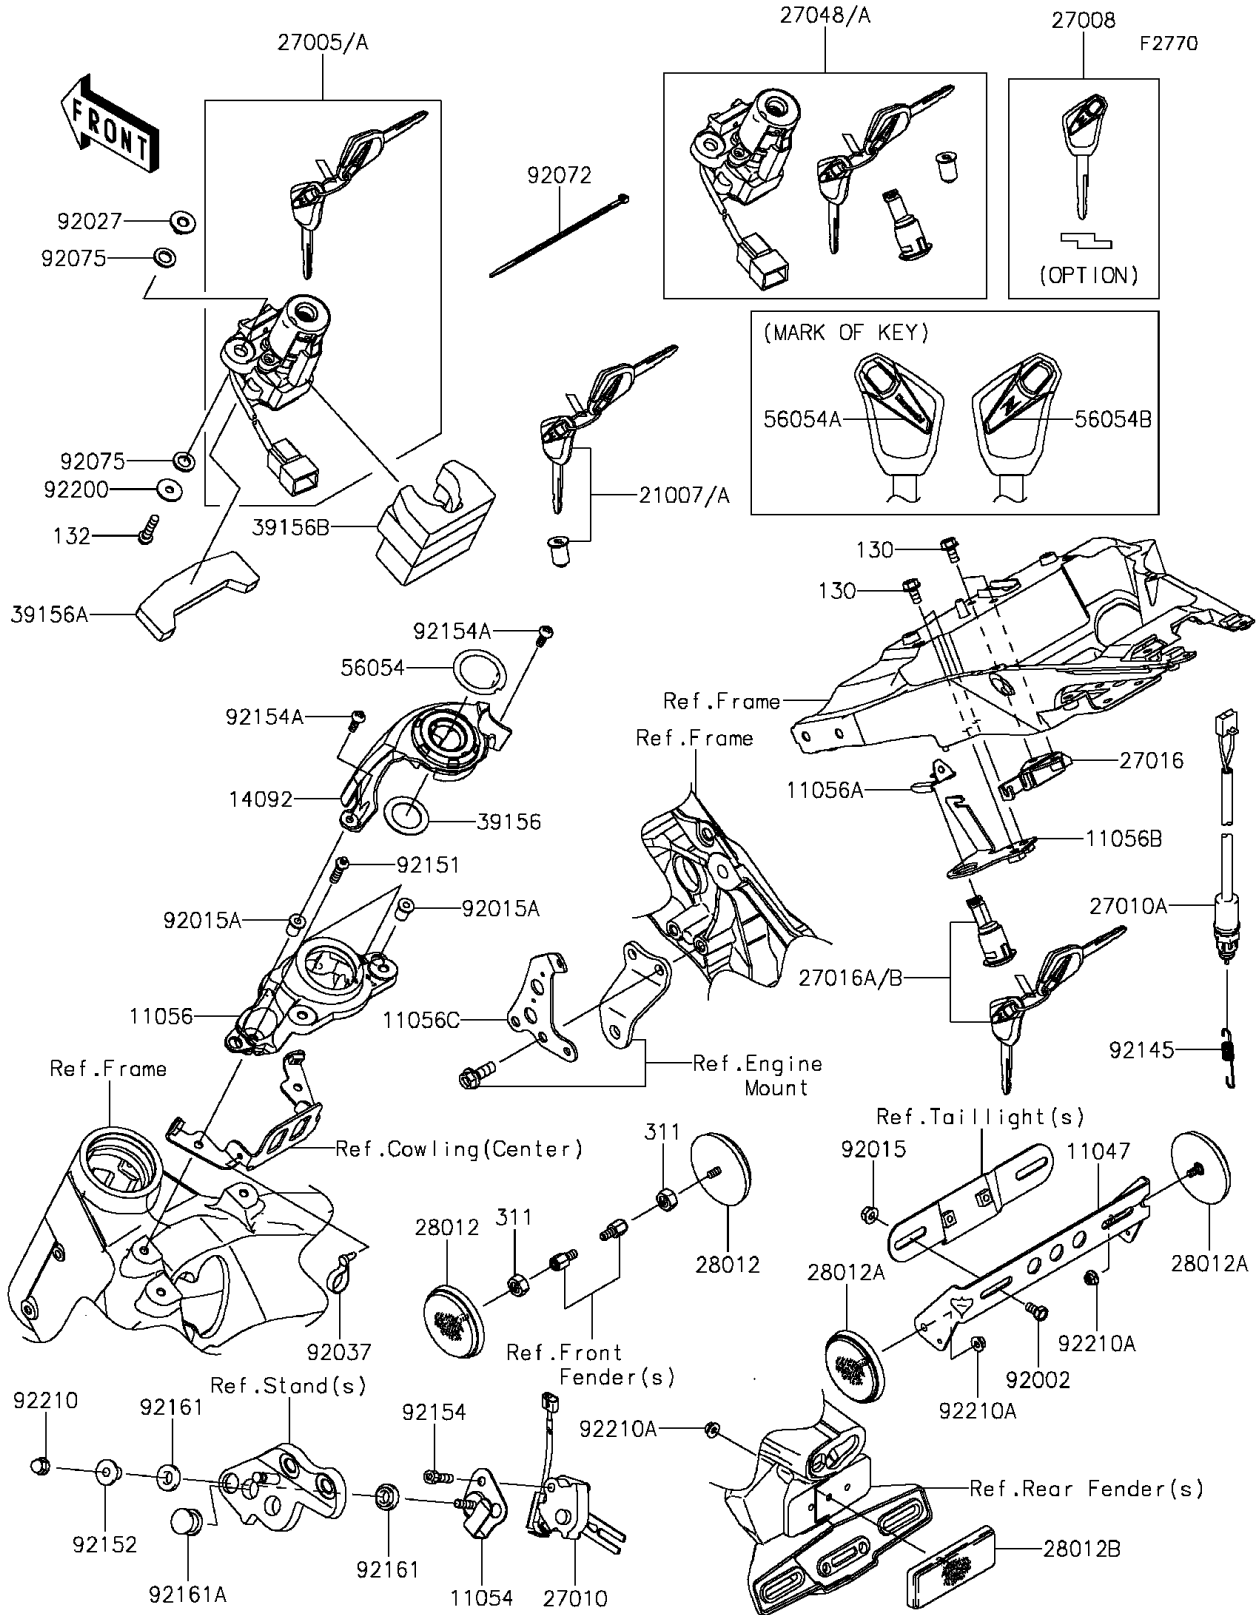

2015 Z1000 ABS PARTS DIAGRAM

Ignition Switch/Locks/Reflectors

2015 Z1000 ABS PARTS LIST

Ignition Switch/Locks/Reflectors

ITEM NAME	PART NUMBER	QUANTITY
-----------	-------------	----------