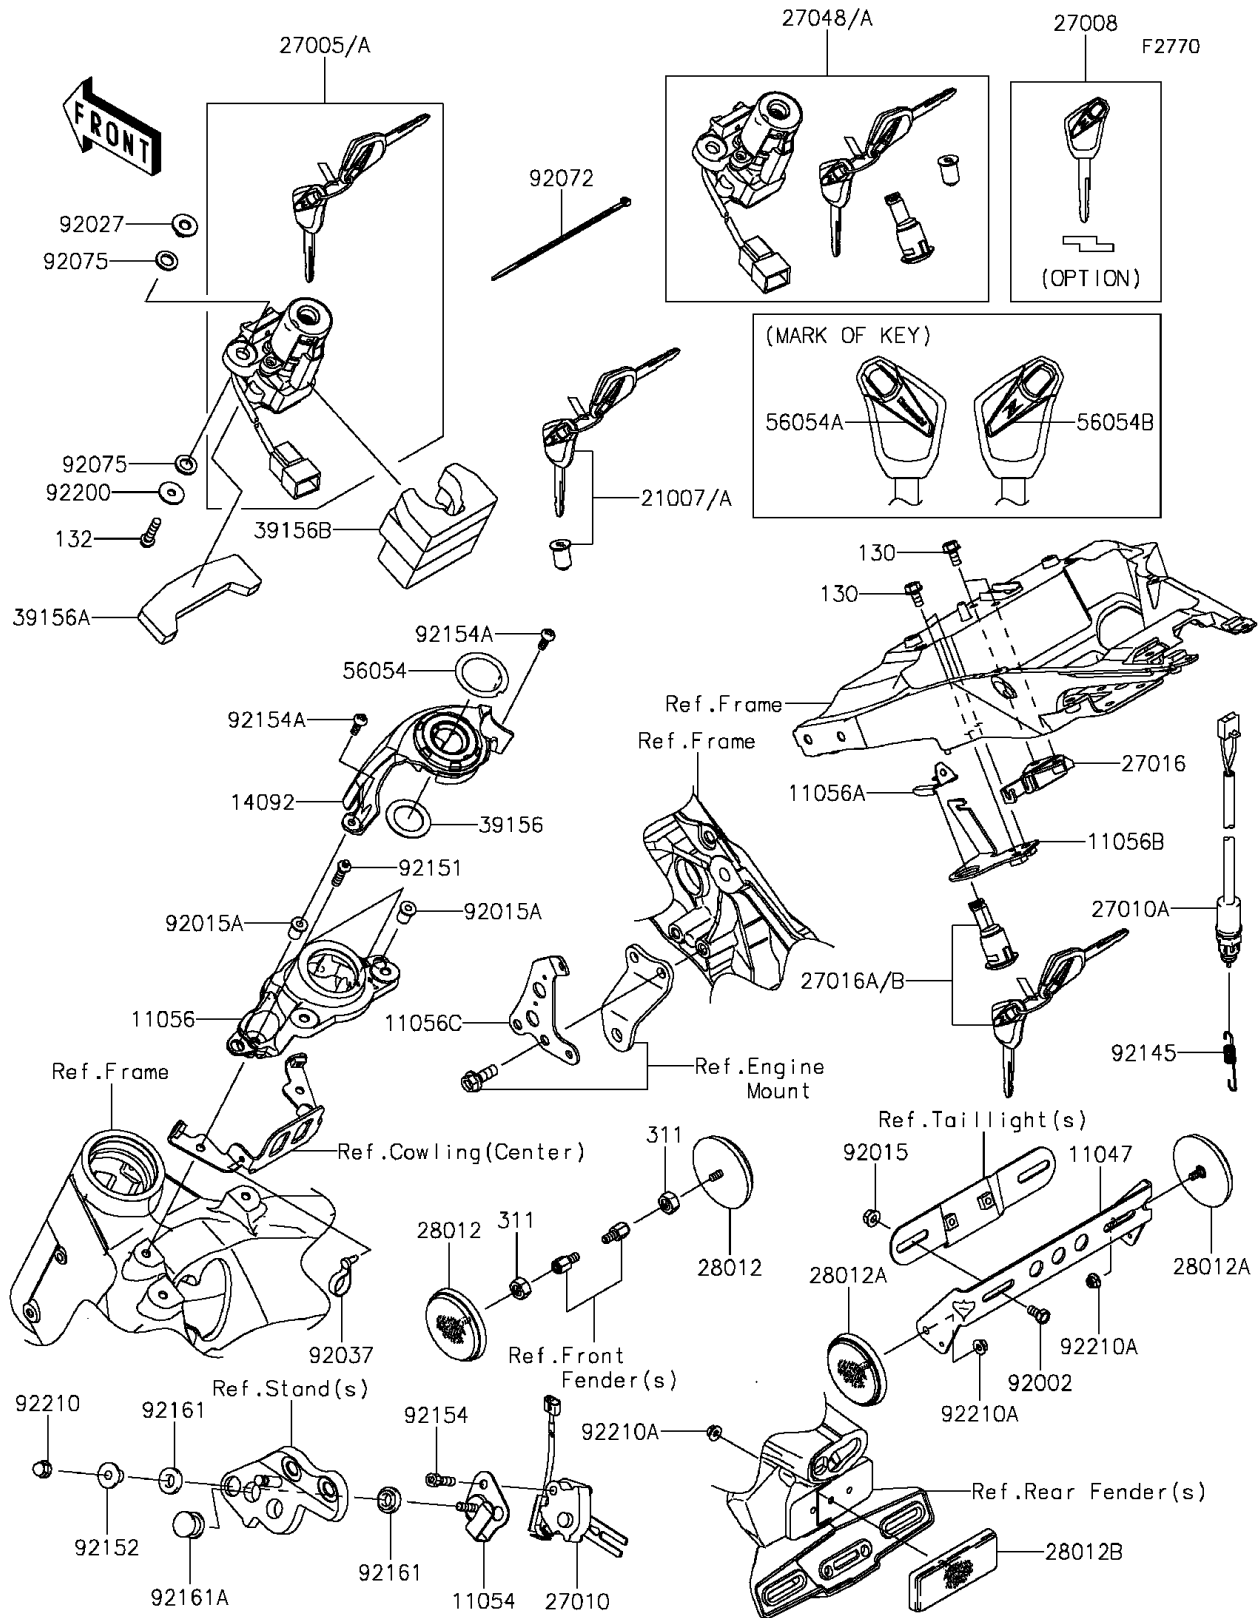

2016 Z1000 ABS PARTS DIAGRAM

Ignition Switch/Locks/Reflectors

2016 Z1000 ABS PARTS LIST

Ignition Switch/Locks/Reflectors

| ITEM NAME | PART NUMBER | QUANTITY |
|-----------|-------------|----------|
|-----------|-------------|----------|