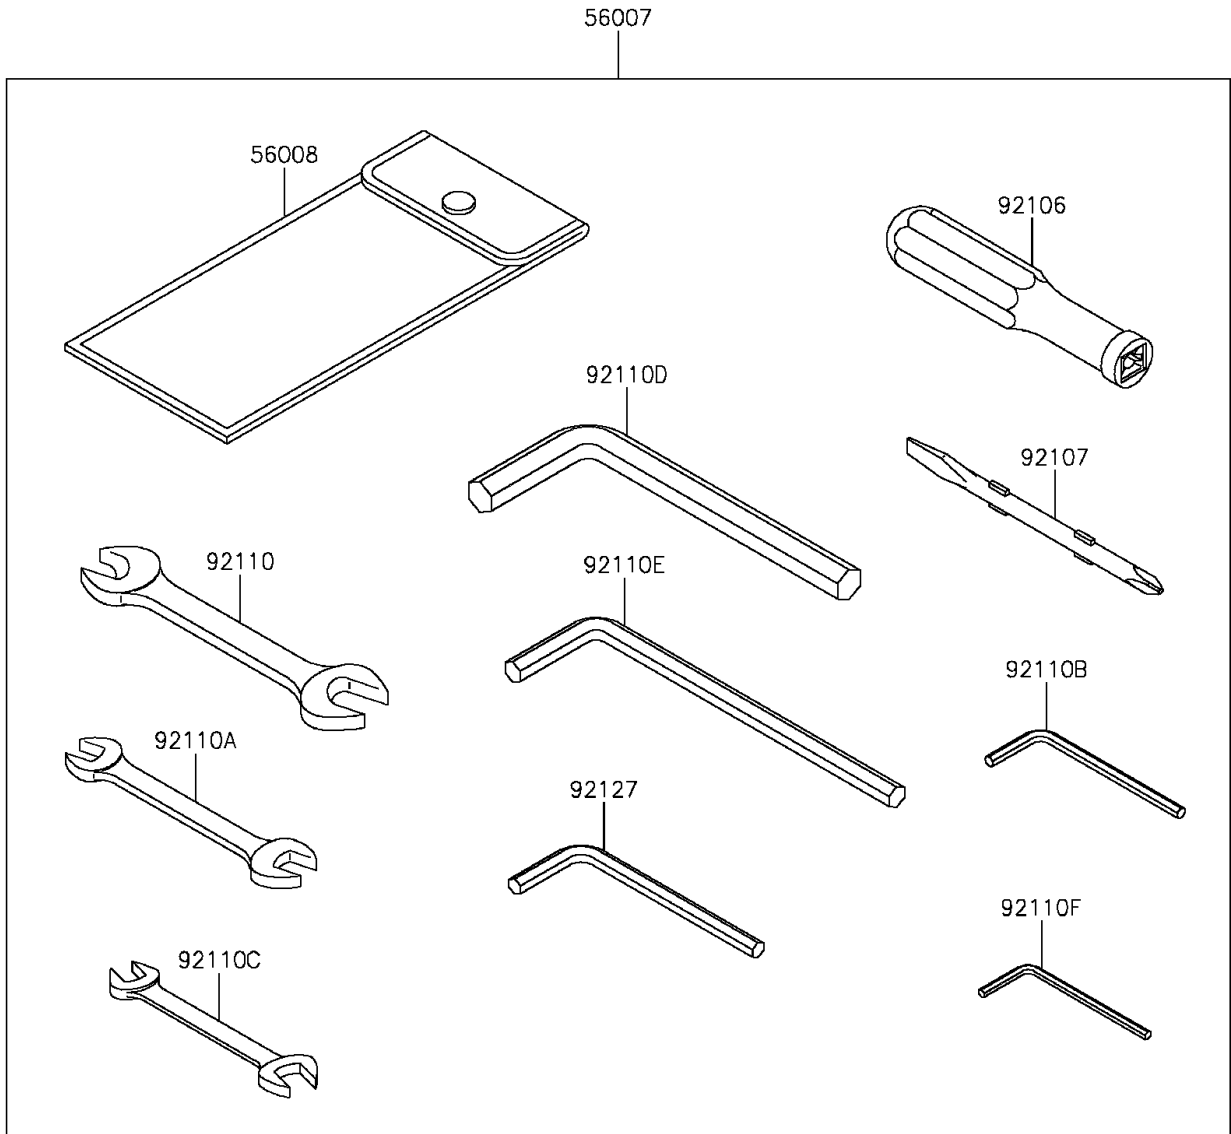

2016 Z1000 ABS PARTS DIAGRAM

Owner's Tools

F2810

2016 Z1000 ABS PARTS LIST

Owner's Tools

ITEM NAME	PART NUMBER	QUANTITY
-----------	-------------	----------