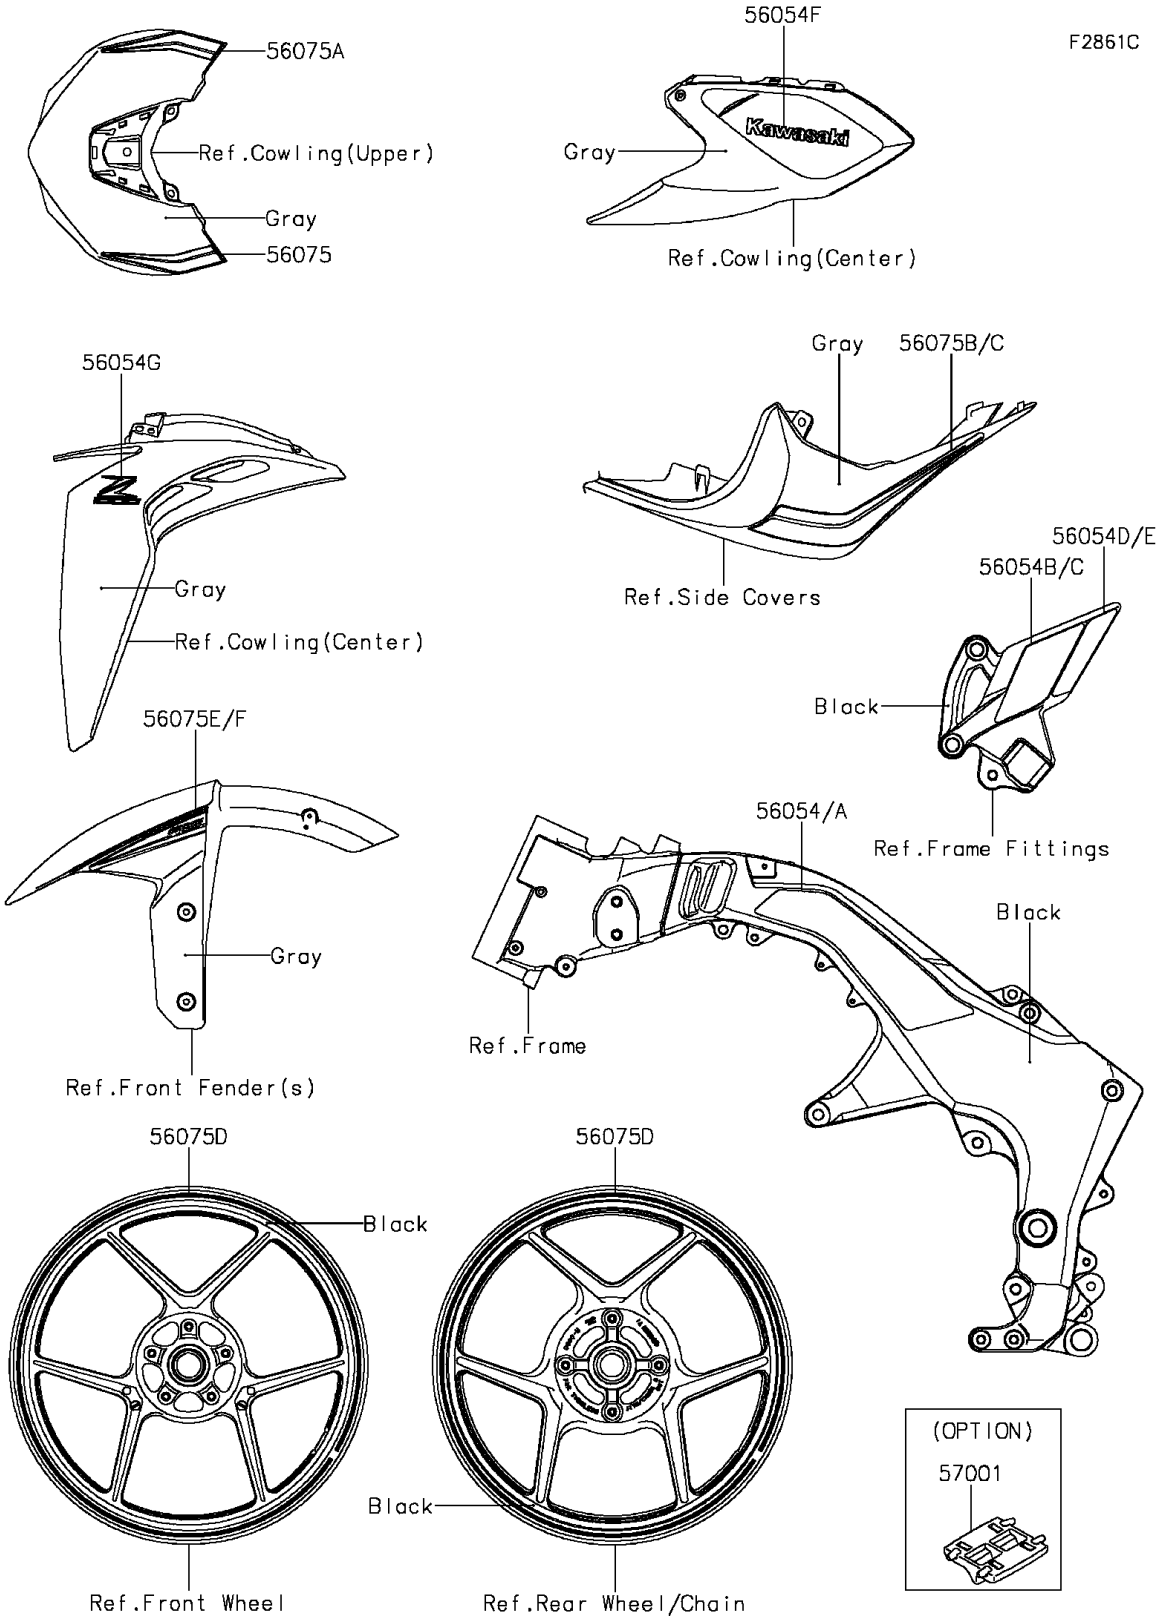

# 2016 Z1000 ABS PARTS DIAGRAM

Decals(Red)(GGF)(CN)

# 2016 Z1000 ABS PARTS LIST

Decals(Red)(GGF)(CN)

| ITEM NAME | PART NUMBER | QUANTITY |
|-----------|-------------|----------|
|-----------|-------------|----------|