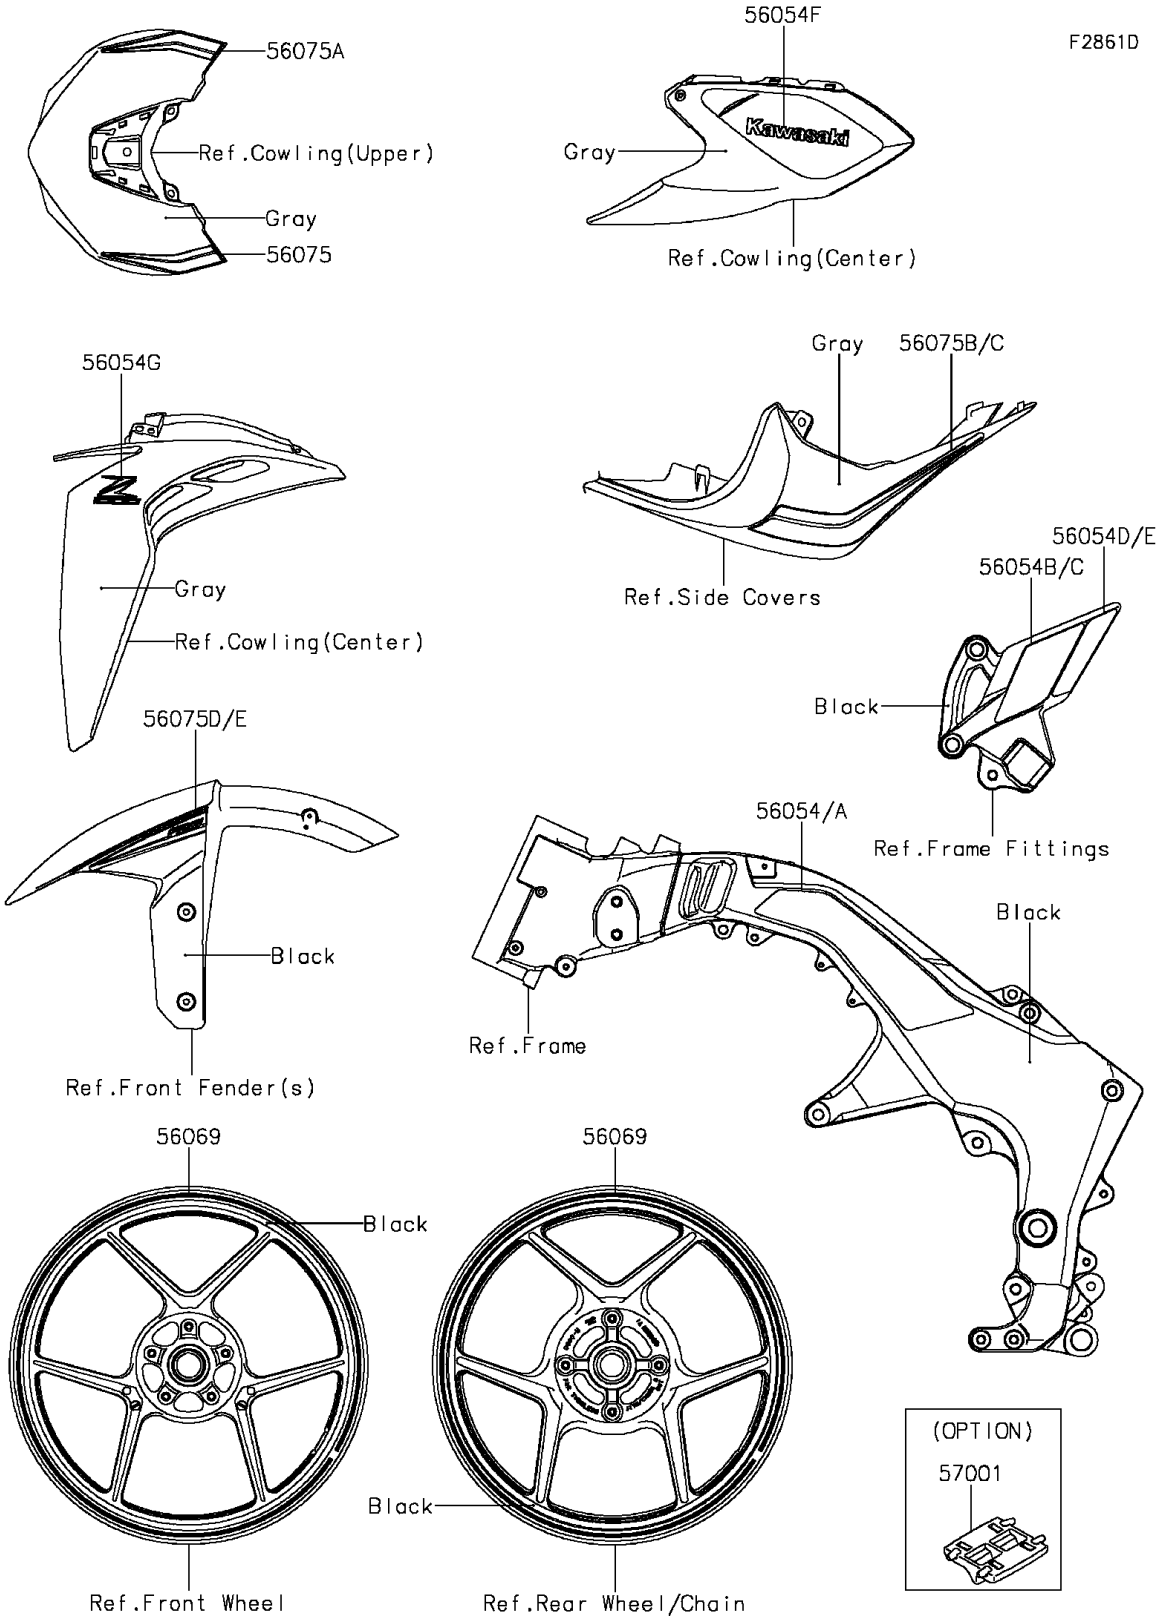

2016 Z1000 ABS PARTS DIAGRAM

Decals(Green)(GGF)

2016 Z1000 ABS PARTS LIST

Decals(Green)(GGF)

ITEM NAME	PART NUMBER	QUANTITY
-----------	-------------	----------