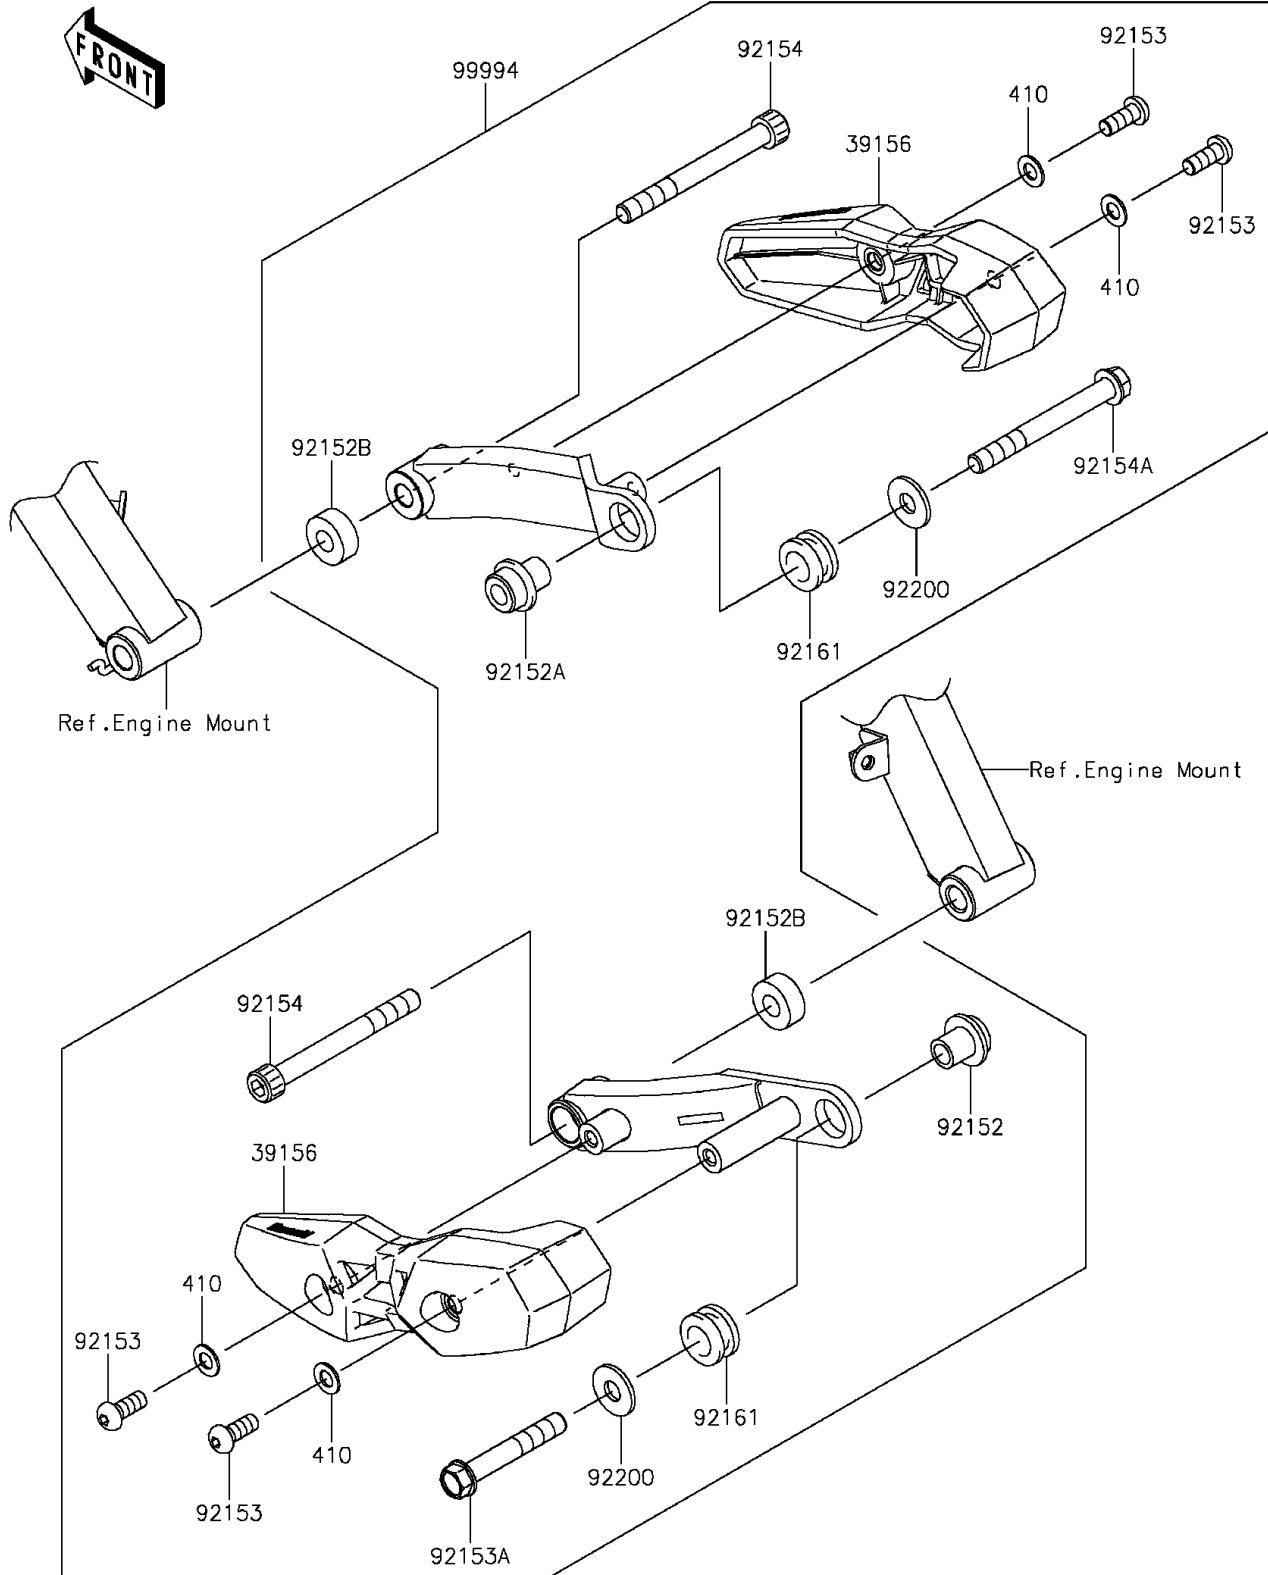

2016 Z1000 ABS PARTS DIAGRAM

Accessory(Shroud Slider)

F2910A

2016 Z1000 ABS PARTS LIST

Accessory(Shroud Slider)

ITEM NAME	PART NUMBER	QUANTITY
-----------	-------------	----------