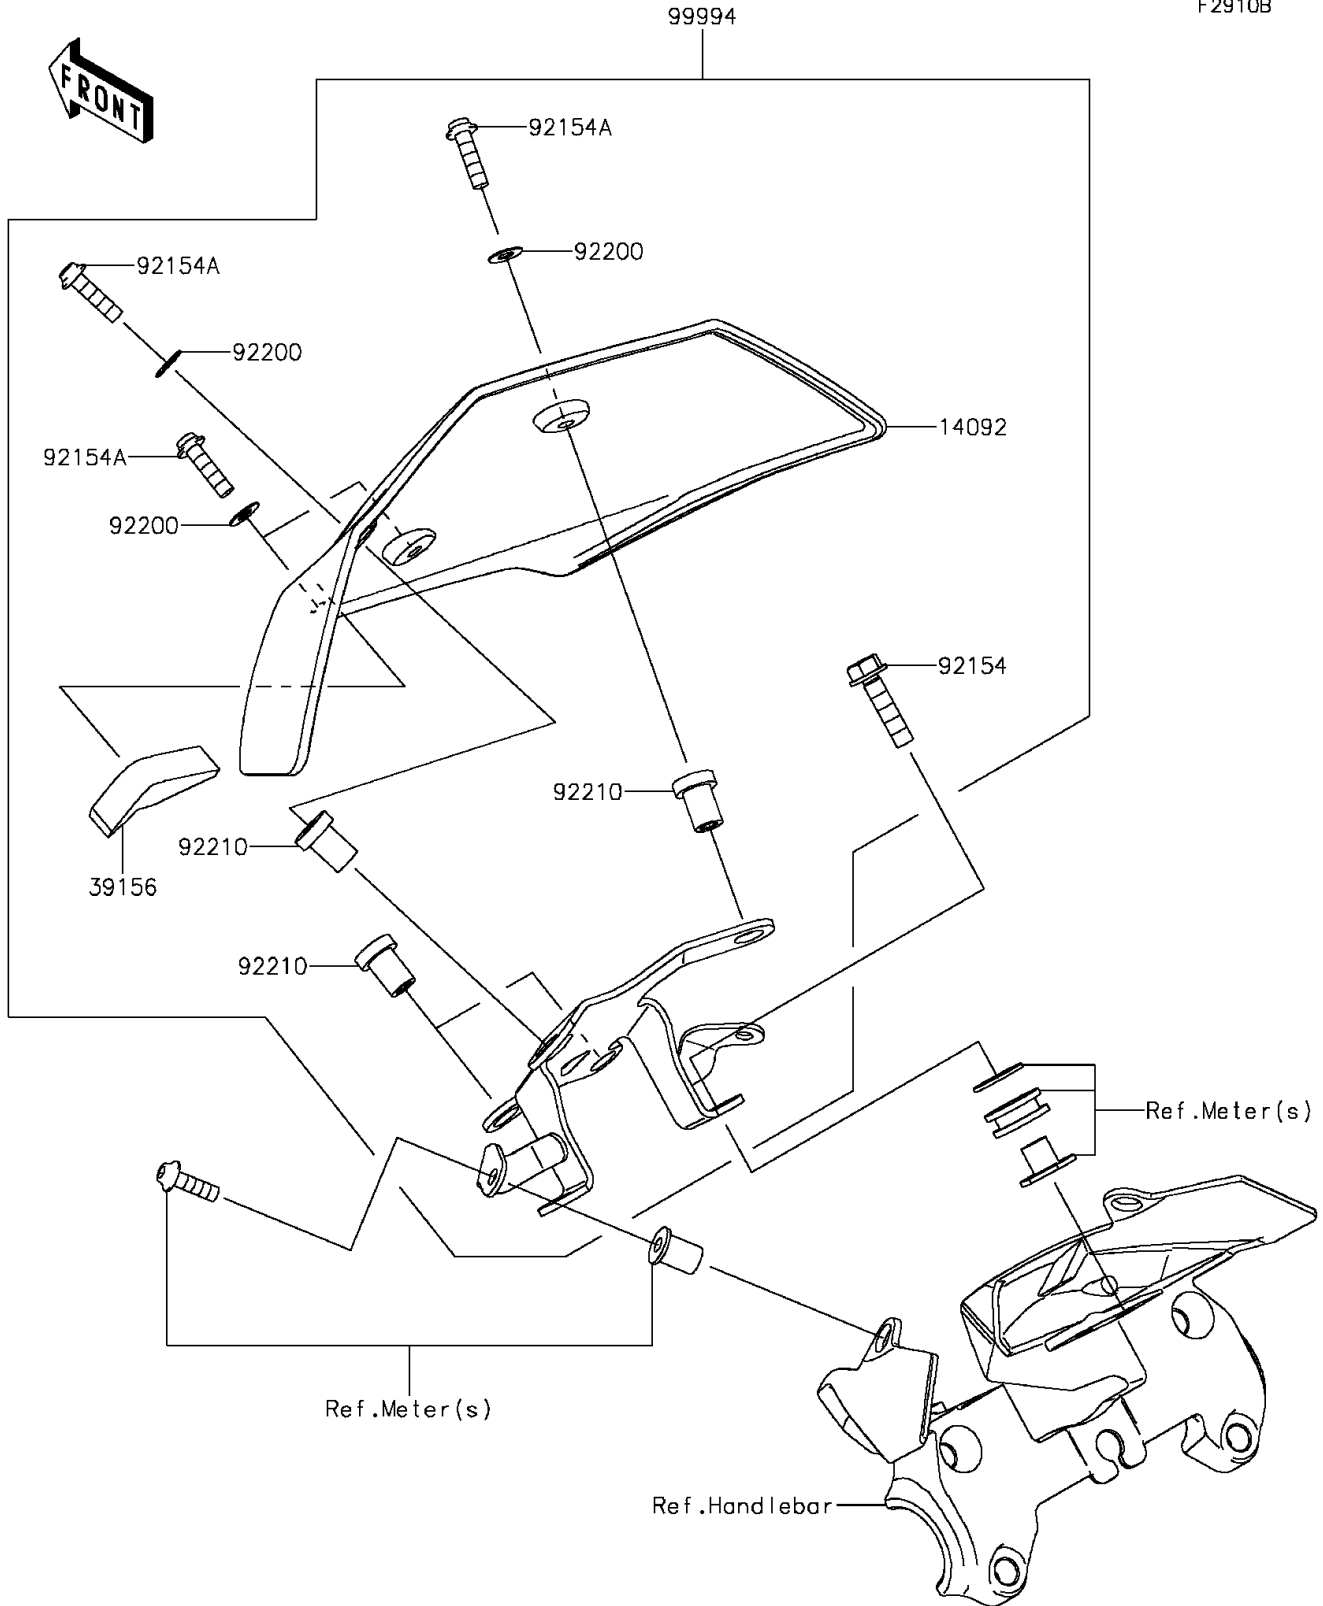

# 2016 Z1000 ABS PARTS DIAGRAM

Accessory(Meter Cover)

F2910B

# 2016 Z1000 ABS PARTS LIST

Accessory(Meter Cover)

ITEM NAME	PART NUMBER	QUANTITY
-----------	-------------	----------