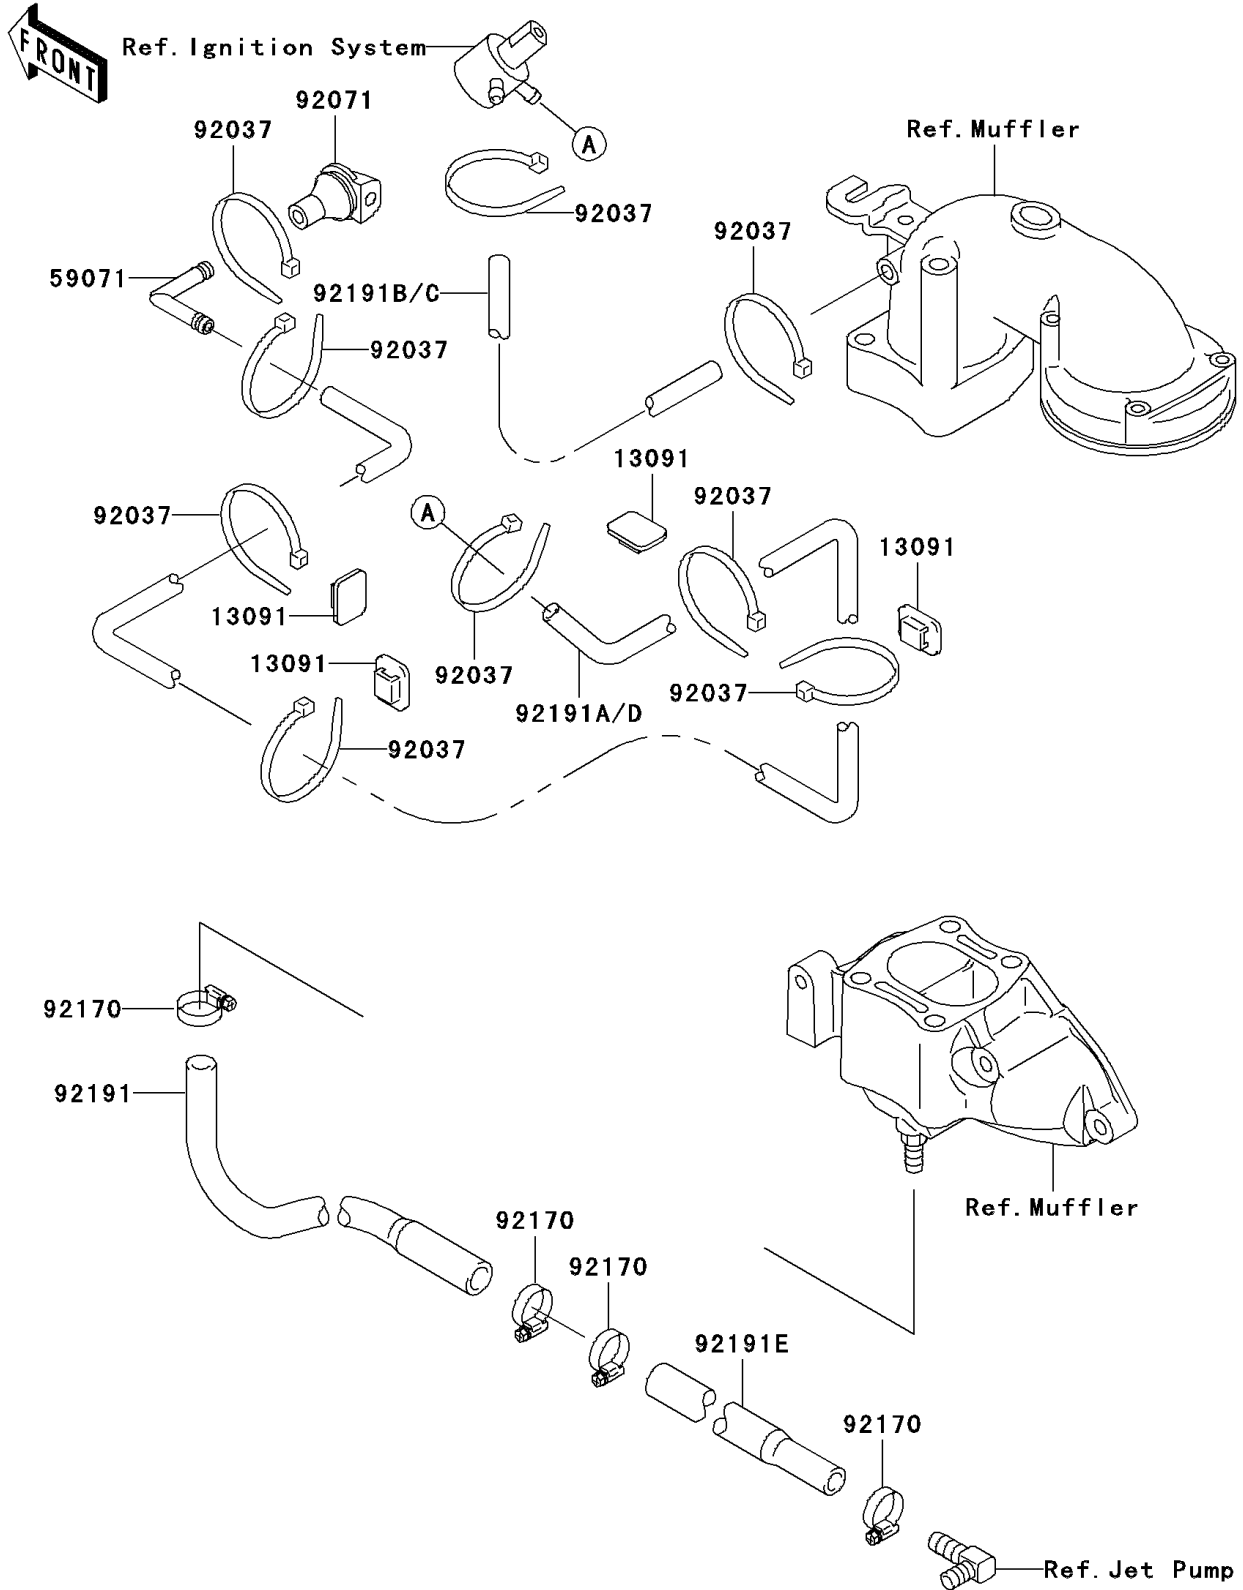

# 1997 STS PARTS DIAGRAM

Cooling

E3035

## 1997 STS PARTS LIST

### Cooling

ITEM NAME	PART NUMBER	QUANTITY
HOLDER,BAND (Ref # 13091)	13091-3764	4
JOINT (Ref # 59071)	59071-3736	1
CLAMP (Ref # 92037)	92037-1173	9
GROMMET (Ref # 92071)	92071-3799	1
CLAMP (Ref # 92170)	92170-3718	4
TUBE,HULL-ENGINE (Ref # 92191)	92191-3716	1
TUBE (Ref # 92191C)	92191-3760	1
TUBE (Ref # 92191D)	92191-3761	1
TUBE,JET PUMP-HULL (Ref # 92191E)	92191-3765	1