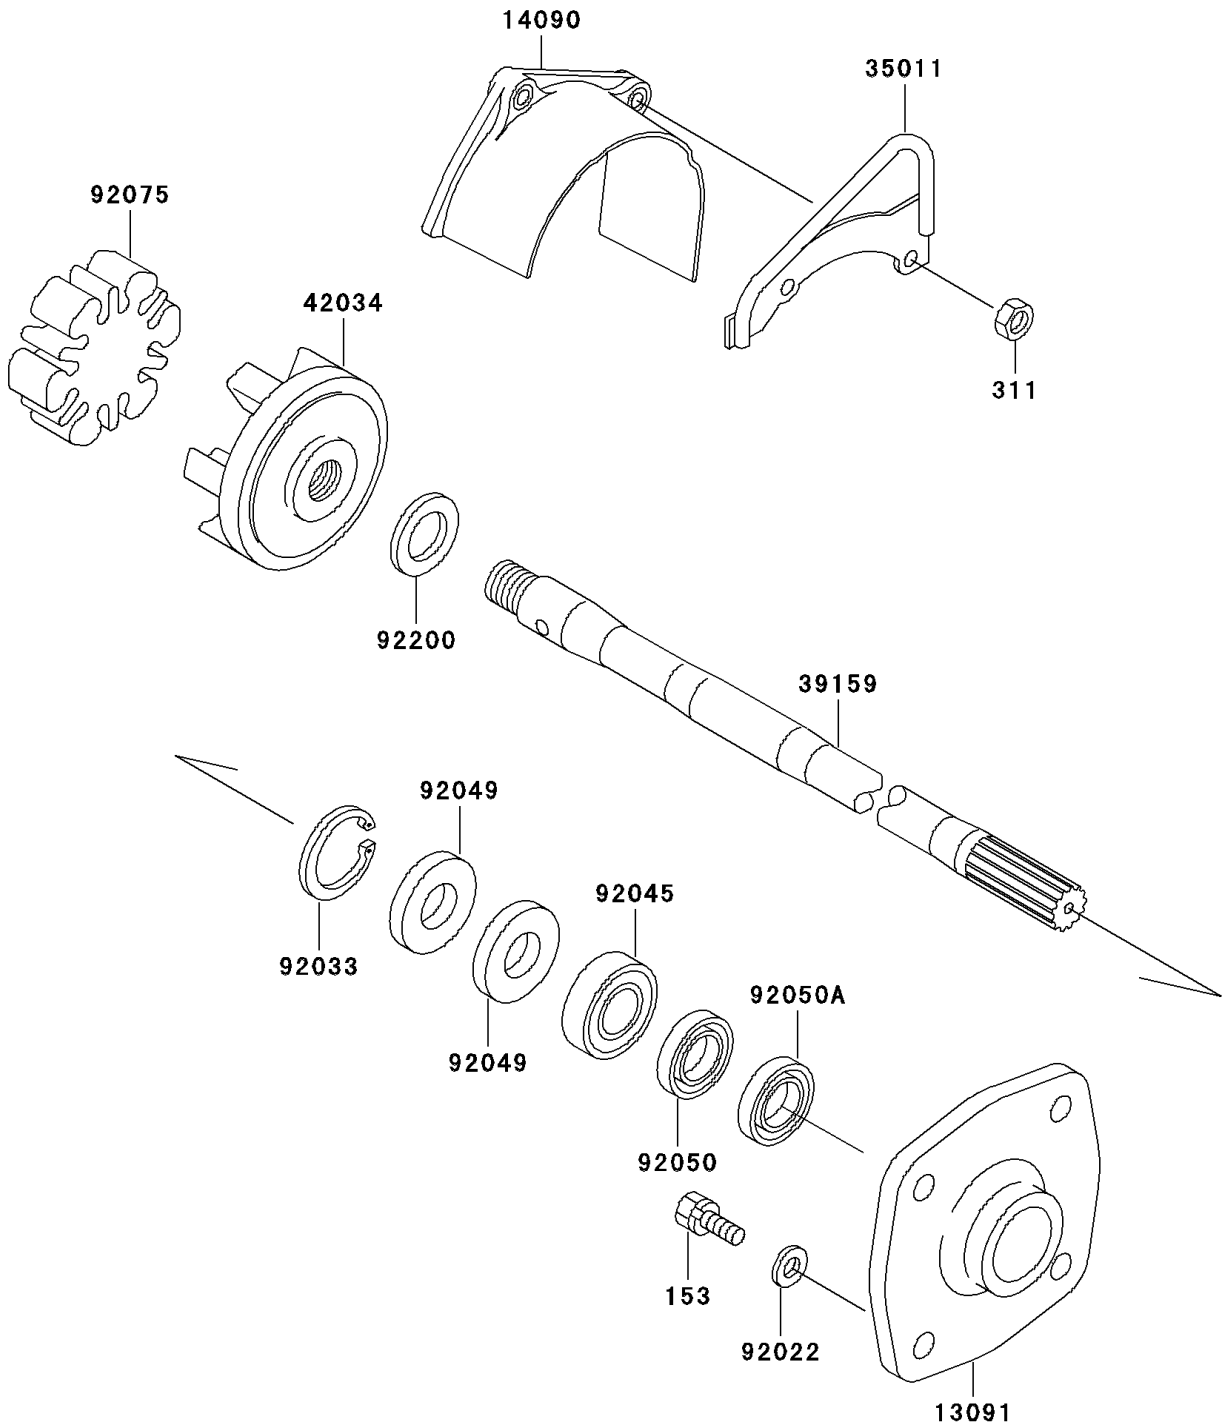

1995 STS PARTS DIAGRAM

Drive Shaft

E3134

1995 STS PARTS LIST

Drive Shaft

ITEM NAME	PART NUMBER	QUANTITY
BOLT-WS-SMALL (Ref # 153)	153R0825	4
NUT-HEX,6MM (Ref # 311)	311R0600	2
HOLDER (Ref # 13091)	13091-3730	1
COVER,COUPLING (Ref # 14090)	14090-3761	1
STAY (Ref # 35011)	35011-3704	1
SHAFT-DRIVE (Ref # 39159)	39159-3717	1
COUPLING (Ref # 42034)	42034-3707	1
WASHER,8.2X18X1.5 (Ref # 92022)	92022-1964	4
RING-SNAP,42MM (Ref # 92033)	92033-3713	1
BEARING-BALL,60042RD (Ref # 92045)	92045-3705	1
SEAL-OIL,S620426 (Ref # 92049)	92049-3707	2
SEAL-OIL,SCY20368 (Ref # 92050)	92050-502	1
SEAL-OIL,SC20367 (Ref # 92050A)	92050-503	1
DAMPER,COUPLING (Ref # 92075)	92075-520	1
WASHER,20X28X2.0 (Ref # 92200)	92200-3731	1