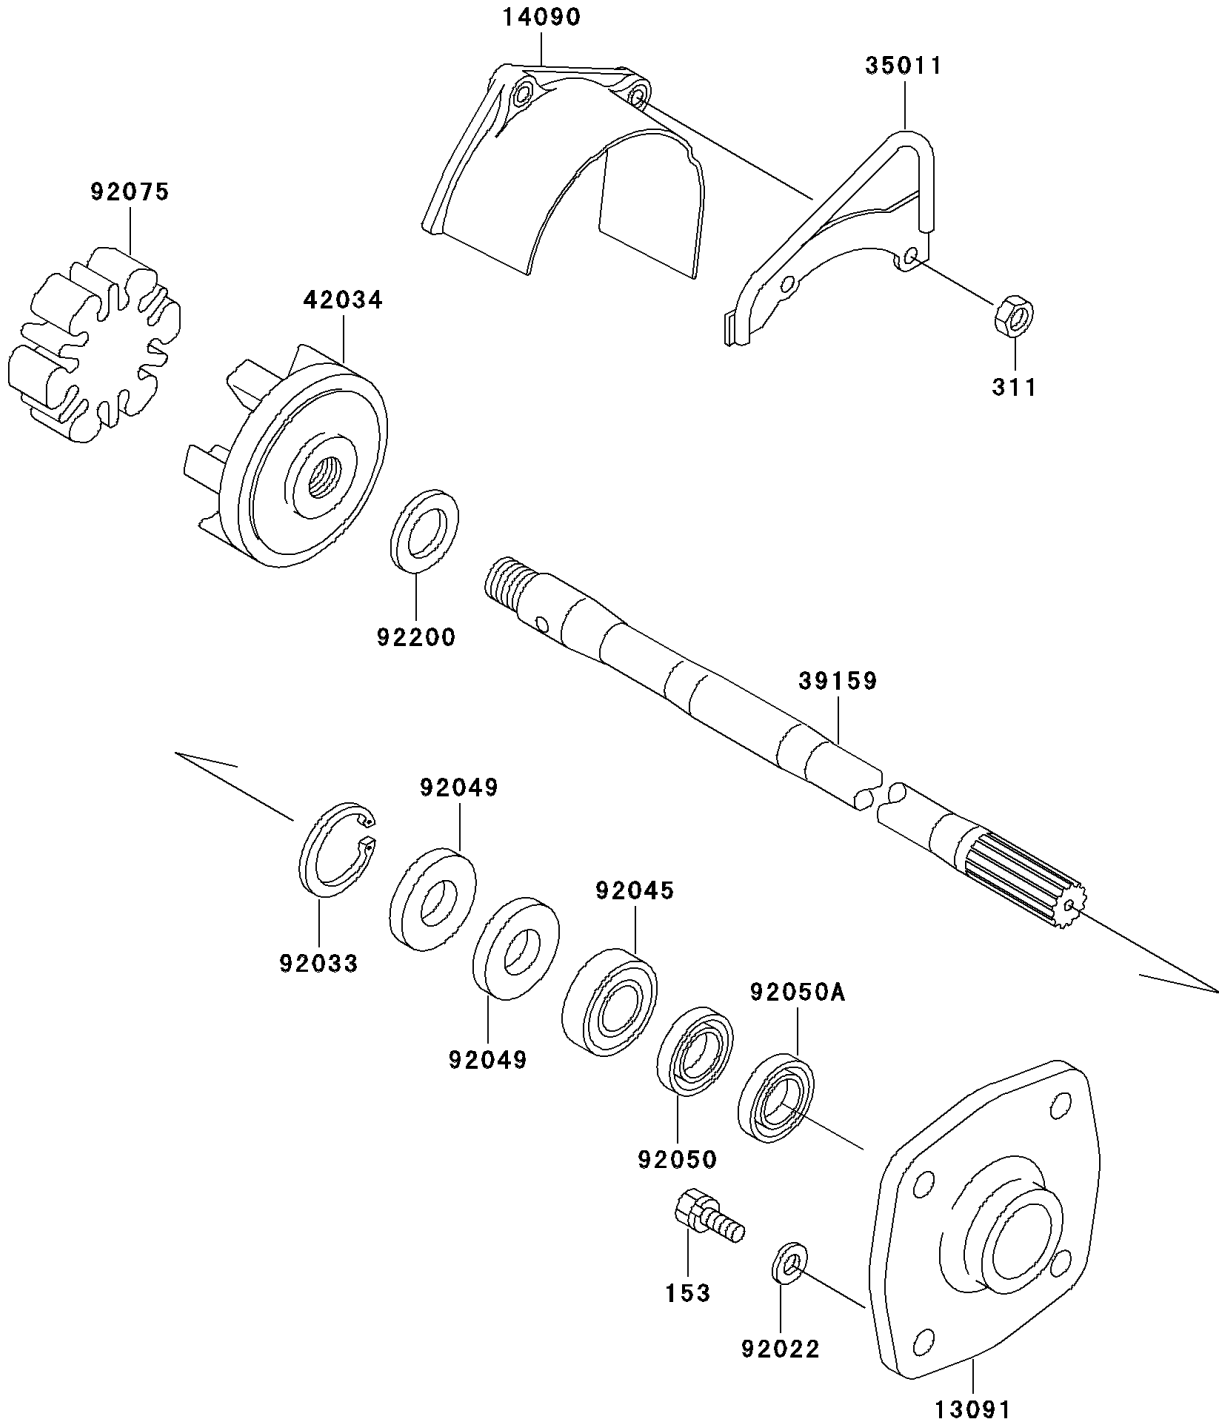

# 1997 STS PARTS DIAGRAM

Drive Shaft

E3134

## 1997 STS PARTS LIST

### Drive Shaft

ITEM NAME	PART NUMBER	QUANTITY
BOLT-WS-SMALL (Ref # 153)	153R0825	4
NUT-HEX,6MM (Ref # 311)	311R0600	2
HOLDER (Ref # 13091)	13091-3730	1
COVER,COUPLING (Ref # 14090)	14090-3761	1
STAY (Ref # 35011)	35011-3704	1
SHAFT-DRIVE (Ref # 39159)	39159-3717	1
COUPLING (Ref # 42034)	42034-3707	1
WASHER,8.2X18X1.5 (Ref # 92022)	92022-1964	4
RING-SNAP,42MM (Ref # 92033)	92033-3713	1
BEARING-BALL,60042RD (Ref # 92045)	92045-3705	1
SEAL-OIL,S620426 (Ref # 92049)	92049-3707	2
SEAL-OIL,SCY20368 (Ref # 92050)	92050-502	1
SEAL-OIL,SC20367 (Ref # 92050A)	92050-503	1
DAMPER,COUPLING (Ref # 92075)	92075-520	1
WASHER,20X28X2.0 (Ref # 92200)	92200-3731	1