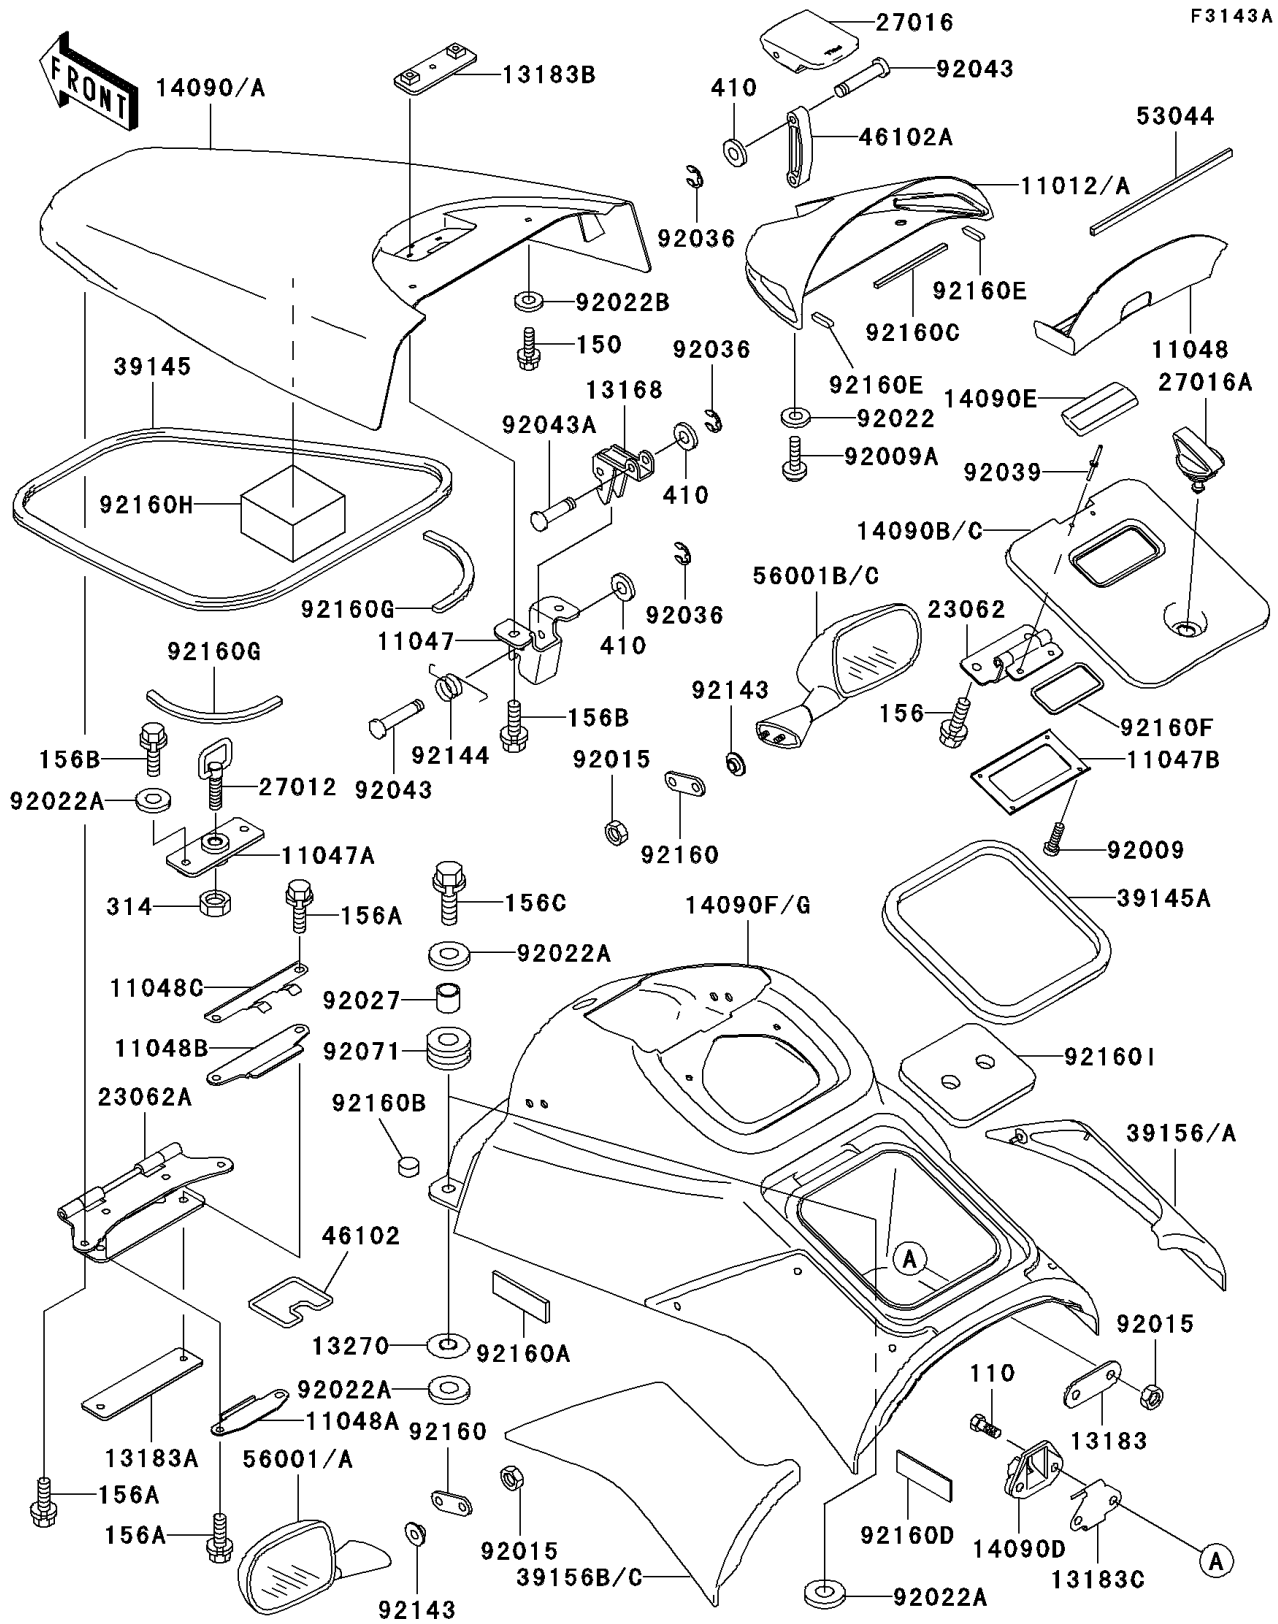

1997 STS PARTS DIAGRAM

Hull Fittings

1997 STS PARTS LIST

Hull Fittings

ITEM NAME	PART NUMBER	QUANTITY
CAP,HATCH COVER,J.S.VIOLET (Ref # 11012)	11012-3763-23	1
BRACKET,SEAT SIDE LOCK (Ref # 11047)	11047-3732	1
BRACKET,HATCH COVER HINGE (Ref # 11047A)	11047-3788	1
BRACKET,METER HOLDER (Ref # 11047B)	11047-3789	1
BRACKET,HATCH COVER (Ref # 11048)	11048-3702	1
BRACKET,HATCH COVER HINGE (Ref # 11048A)	11048-3712	1
BRACKET,HATCH COVER HINGE (Ref # 11048B)	11048-3732	1
BRACKET,HATCH COVER HINGE (Ref # 11048C)	11048-3733	1
LEVER,HATCH LOCK (Ref # 13168)	13168-3720	1
PLATE (Ref # 13183)	13183-3754	1
PLATE,HINGE BRACKET (Ref # 13183A)	13183-3781	1
PLATE,HATCH LOCK (Ref # 13183B)	13183-3792	1
PLATE,STORAGE LOCK (Ref # 13183C)	13183-3832	1
PLATE (Ref # 13270)	13270-3730	2
COVER,HATCH,J.S.VIOLET (Ref # 14090)	14090-3722-23	1
COVER,STORAGE,J.S.VIOLET (Ref # 14090B)	14090-3723-23	1
COVER,STORAGE LOCK (Ref # 14090D)	14090-3729	1
COVER,HINGE (Ref # 14090E)	14090-3731	1
COVER,HANDLE,J.S.VIOLET (Ref # 14090F)	14090-3741-23	1
BRACKET-COMP,HINGE (Ref # 23062)	23062-3706	1
BRACKET-COMP,HATCH COVER HINGE (Ref # 23062A)	23062-3707	1
HOOK,HATCH COVER LOCK (Ref # 27012)	27012-3769	1
LOCK-ASSY,HATCH COVER CAP (Ref # 27016)	27016-3727	1
LOCK-ASSY,STORAGE COVER (Ref # 27016A)	27016-3729	1
TRIM-SEAL,FRONT HATCH (Ref # 39145)	39145-3736	1
TRIM-SEAL,L=784 (Ref # 39145A)	39145-3737	1
PAD,HANDLE COVER,RH,YELLOW 4 (Ref # 39156)	39156-3767-K1	1
PAD,HANDLE COVER,LH,YELLOW 4 (Ref # 39156B)	39156-3768-K1	1
ROD,HATCH COVER HINGE (Ref # 46102)	46102-3720	1