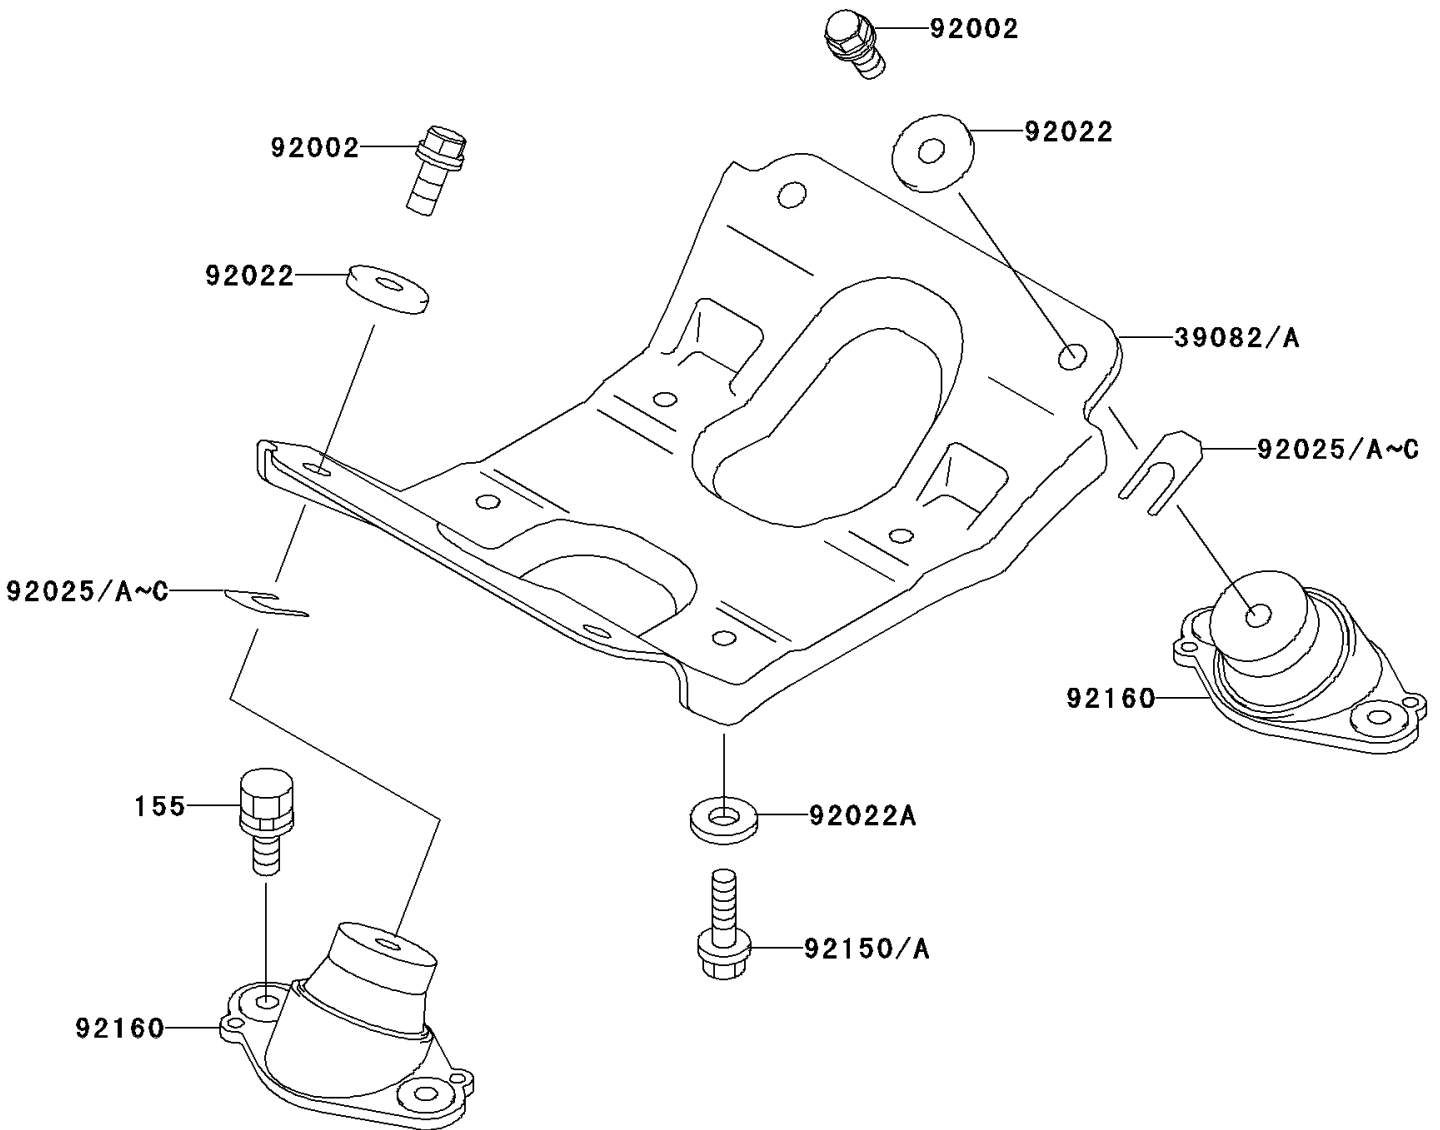

# 1995 STS PARTS DIAGRAM

Engine Mount

F3144

# 1995 STS PARTS LIST

## Engine Mount

ITEM NAME	PART NUMBER	QUANTITY
BOLT-WSP-SMALL,8X20 (Ref # 155)	155R0820	8
MOUNT-ENGINE (Ref # 39082)	39082-3709	1
BOLT,10X25 (Ref # 92002)	92002-3770	4
WASHER,32X10.5X4 (Ref # 92022)	92022-3023	4
WASHER,10.2X20X1.5 (Ref # 92022A)	92022-3742	4
SHIM,T=0.3MM (Ref # 92025)	92025-3705	AR
SHIM,T=0.5MM (Ref # 92025A)	92025-3706	AR
SHIM,T=1.0MM (Ref # 92025B)	92025-3707	AR
SHIM,T=1.5MM (Ref # 92025C)	92025-3708	AR
BOLT,10X25 (Ref # 92150)	92150-3818	4
DAMPER,ENGINE MOUNT (Ref # 92160)	92160-3853	4