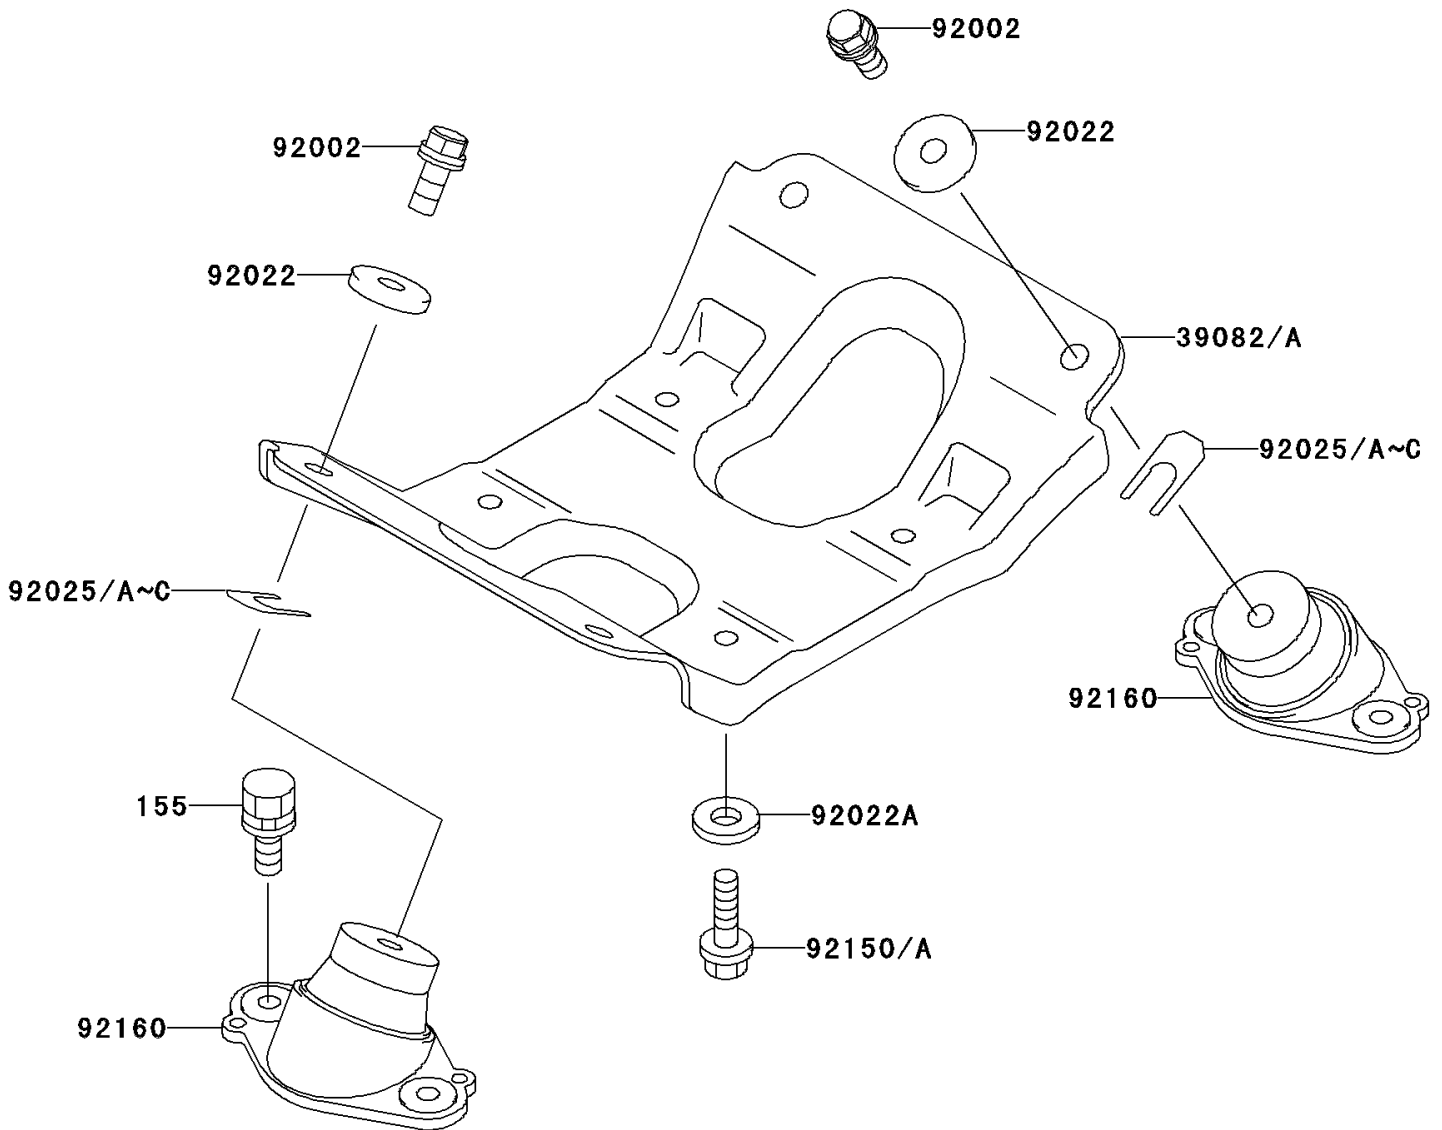

# 1996 STS PARTS DIAGRAM

Engine Mount

F3144

# 1996 STS PARTS LIST

## Engine Mount

ITEM NAME	PART NUMBER	QUANTITY
BOLT-WSP-SMALL,8X20 (Ref # 155)	155R0820	8
MOUNT-ENGINE (Ref # 39082A)	39082-3711	1
BOLT,10X25 (Ref # 92002)	92002-3770	4
WASHER,32X10.5X4 (Ref # 92022)	92022-3023	4
WASHER,10.2X20X1.5 (Ref # 92022A)	92022-3742	4
SHIM,T=0.3MM (Ref # 92025)	92025-3705	AR
SHIM,T=0.5MM (Ref # 92025A)	92025-3706	AR
SHIM,T=1.0MM (Ref # 92025B)	92025-3707	AR
SHIM,T=1.5MM (Ref # 92025C)	92025-3708	AR
BOLT,10X25 (Ref # 92150A)	92150-3842	4
DAMPER,ENGINE MOUNT (Ref # 92160)	92160-3853	4