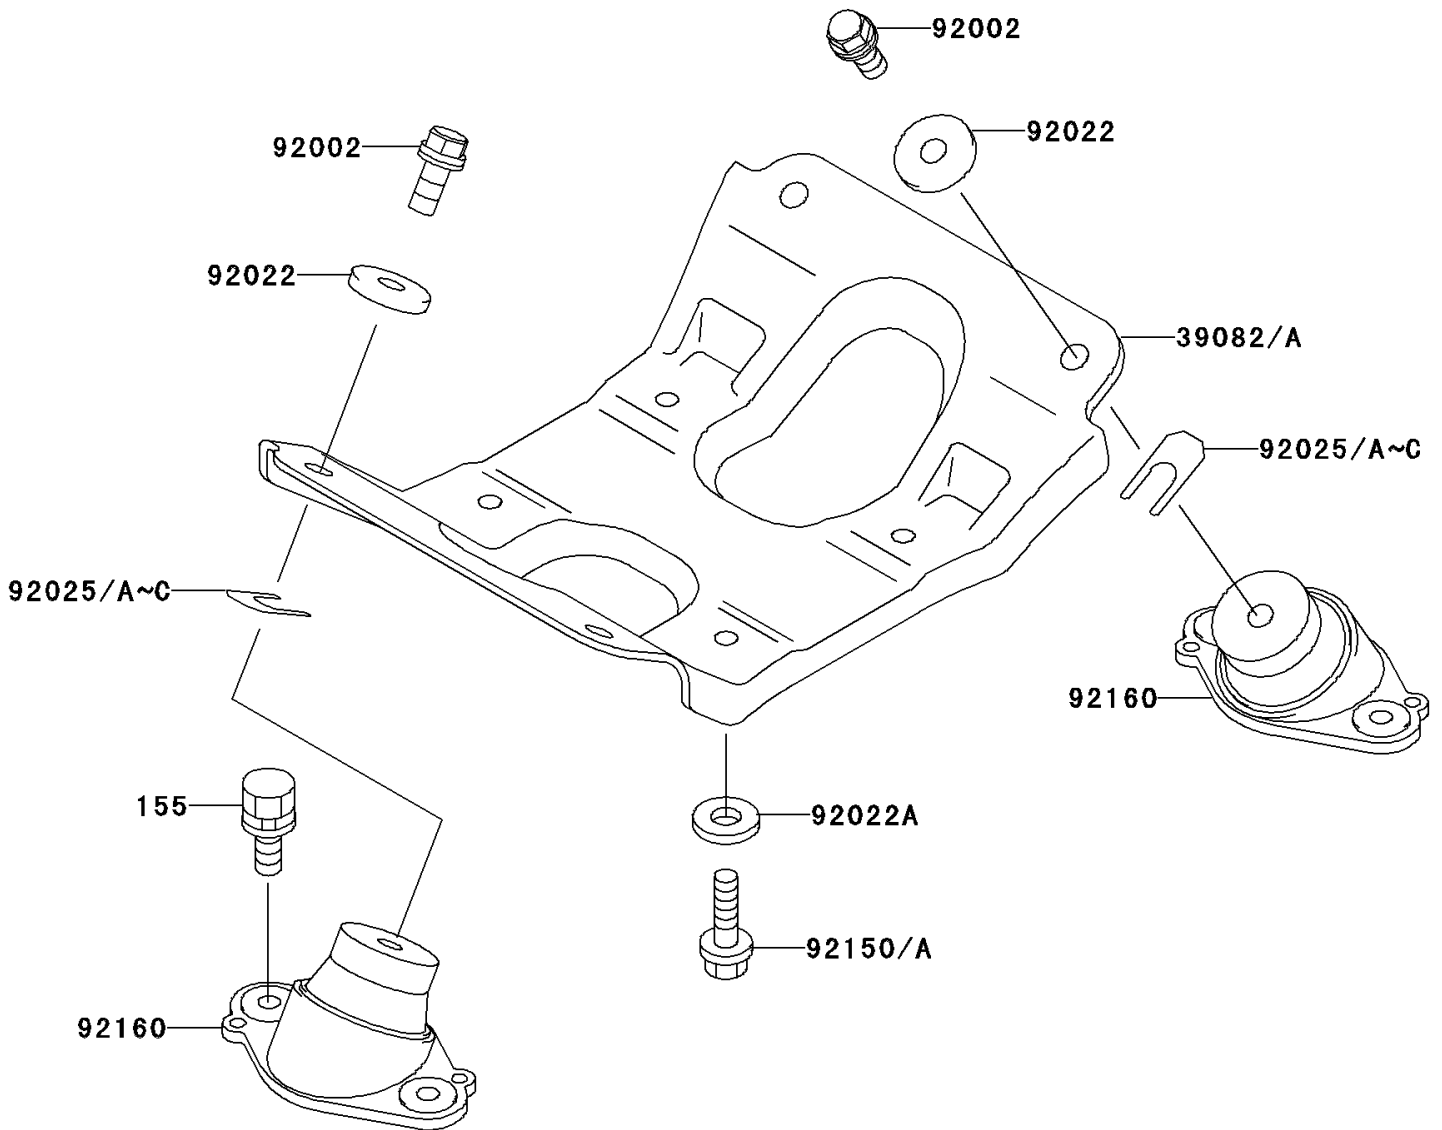

1997 STS PARTS DIAGRAM

Engine Mount

F3144

1997 STS PARTS LIST

Engine Mount

| ITEM NAME | PART NUMBER | QUANTITY |
|-----------------------------------|-------------|----------|
| BOLT-WSP-SMALL,8X20 (Ref # 155) | 155R0820 | 8 |
| MOUNT-ENGINE (Ref # 39082A) | 39082-3711 | 1 |
| BOLT,10X25 (Ref # 92002) | 92002-3770 | 4 |
| WASHER,32X10.5X4 (Ref # 92022) | 92022-3023 | 4 |
| WASHER,10.2X20X1.5 (Ref # 92022A) | 92022-3742 | 4 |
| SHIM,T=0.3MM (Ref # 92025) | 92025-3705 | AR |
| SHIM,T=0.5MM (Ref # 92025A) | 92025-3706 | AR |
| SHIM,T=1.0MM (Ref # 92025B) | 92025-3707 | AR |
| SHIM,T=1.5MM (Ref # 92025C) | 92025-3708 | AR |
| BOLT,10X25 (Ref # 92150A) | 92150-3842 | 4 |
| DAMPER,ENGINE MOUNT (Ref # 92160) | 92160-3853 | 4 |