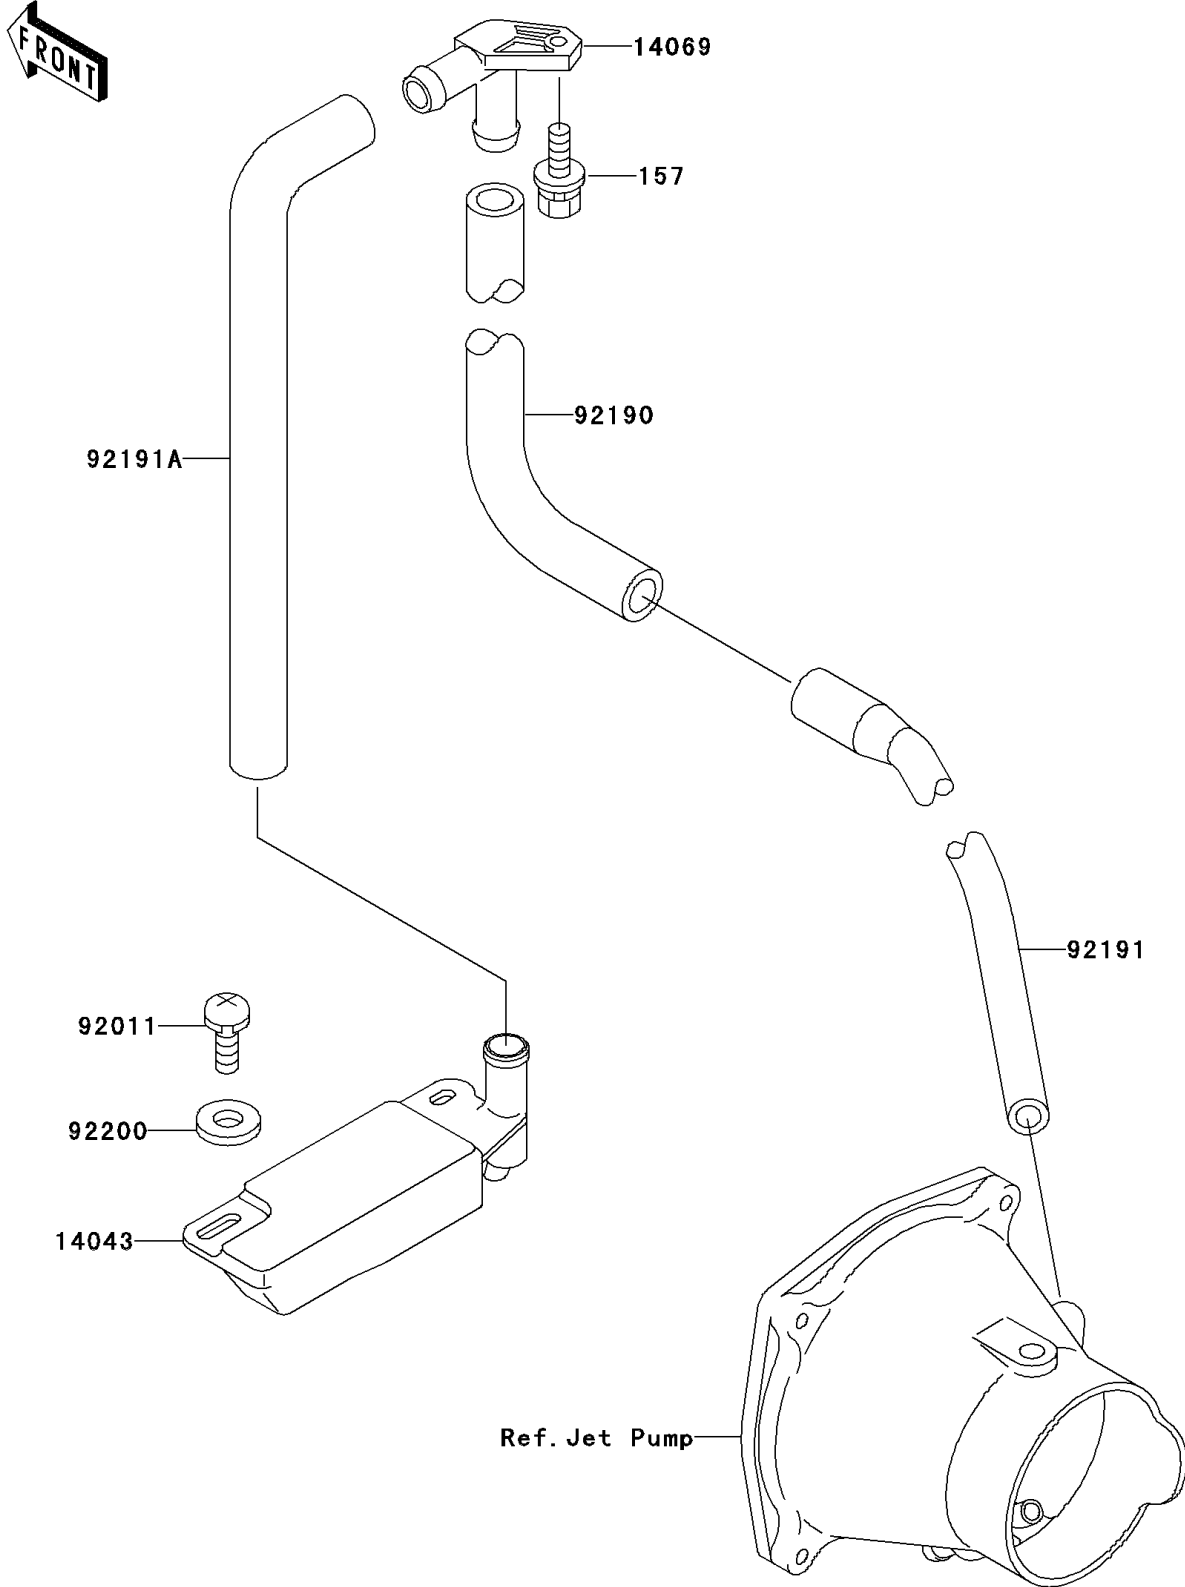

1995 STS PARTS DIAGRAM

Bilge System

F3145

1995 STS PARTS LIST

Bilge System

ITEM NAME	PART NUMBER	QUANTITY
BOLT-WSP,6X18 (Ref # 157)	157R0618	1
FILTER (Ref # 14043)	14043-3708	1
BREATHER (Ref # 14069)	14069-3708	1
SCREW,TAPPING (Ref # 92011)	92011-561	2
TUBE,BREATHER-BULKHEAD (Ref # 92190)	92190-3772	1
TUBE,HULL-NOZZLE (Ref # 92191)	92191-3725	1
TUBE,FILTER-BREATHER (Ref # 92191A)	92191-3781	1
WASHER,5.9X16X1.5 (Ref # 92200)	92200-3714	2