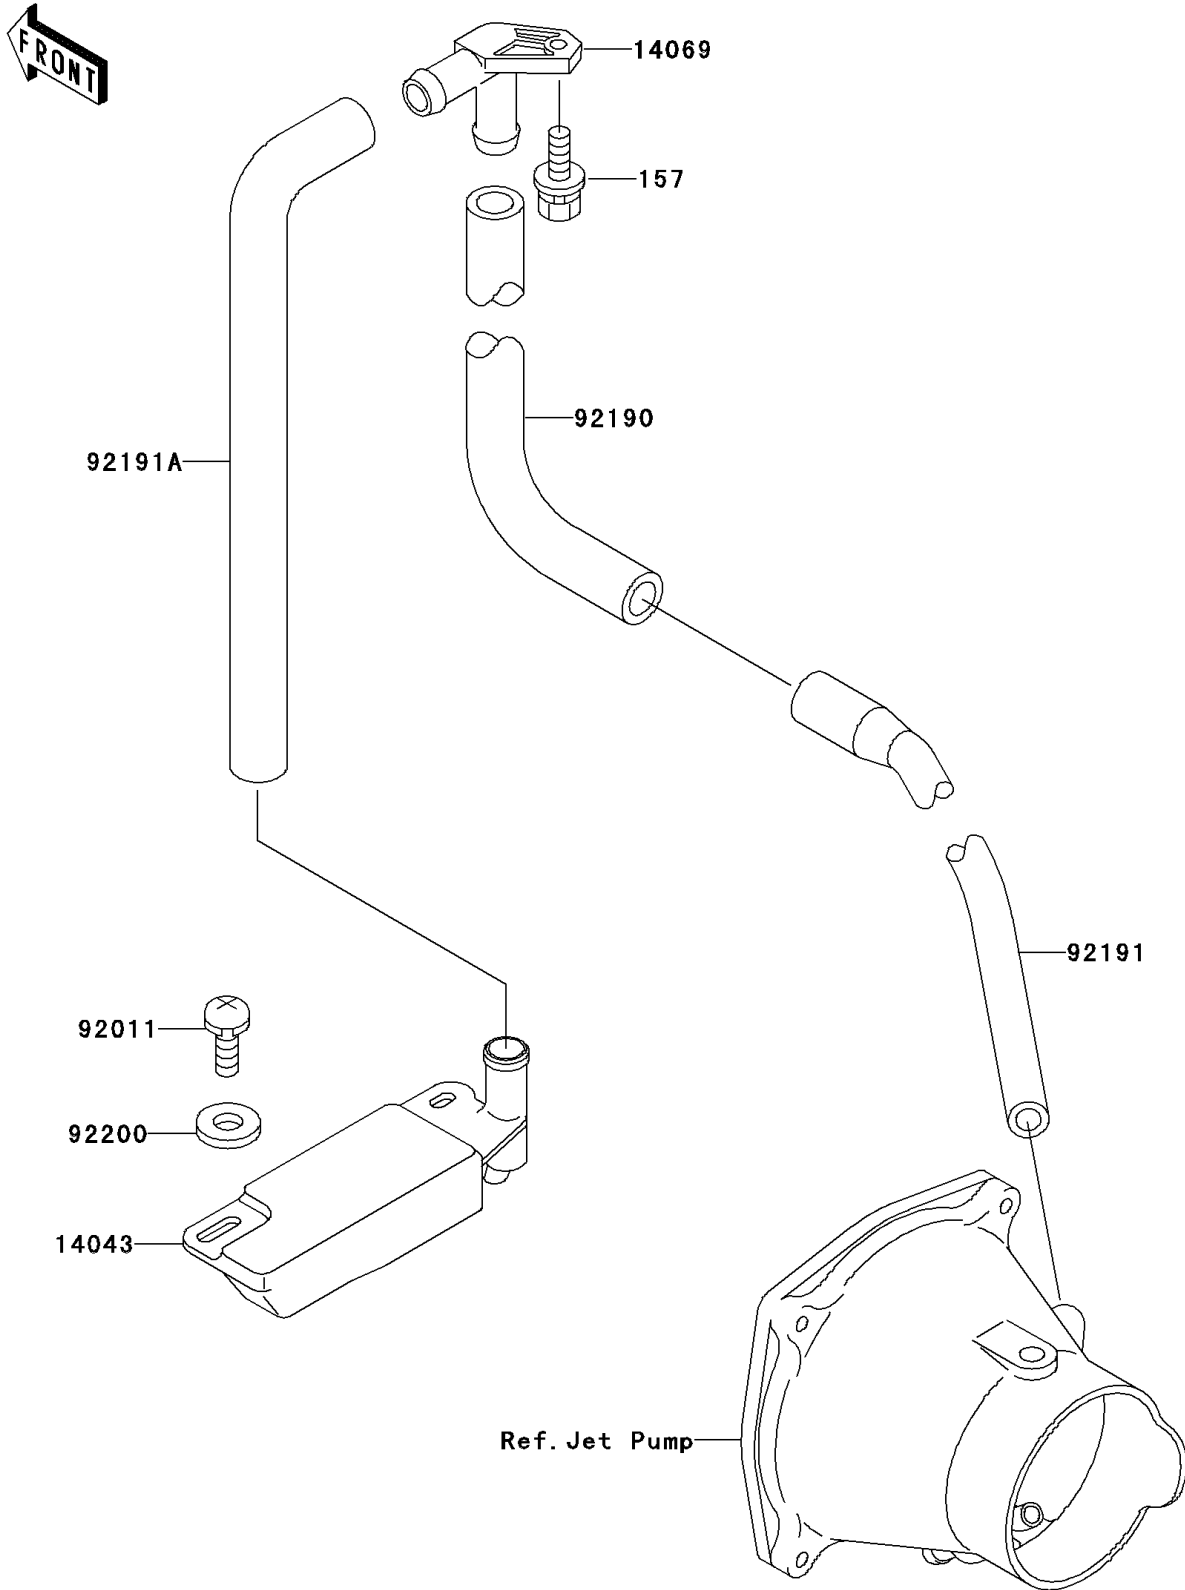

# 1997 STS PARTS DIAGRAM

Bilge System

F3145

## 1997 STS PARTS LIST

### Bilge System

ITEM NAME	PART NUMBER	QUANTITY
BOLT-WSP,6X18 (Ref # 157)	157R0618	1
FILTER (Ref # 14043)	14043-3708	1
BREATHER (Ref # 14069)	14069-3708	1
SCREW,TAPPING (Ref # 92011)	92011-561	2
TUBE,BREATHER-BULKHEAD (Ref # 92190)	92190-3772	1
TUBE,HULL-NOZZLE (Ref # 92191)	92191-3725	1
TUBE,FILTER-BREATHER (Ref # 92191A)	92191-3781	1
WASHER,5.9X16X1.5 (Ref # 92200)	92200-3714	2