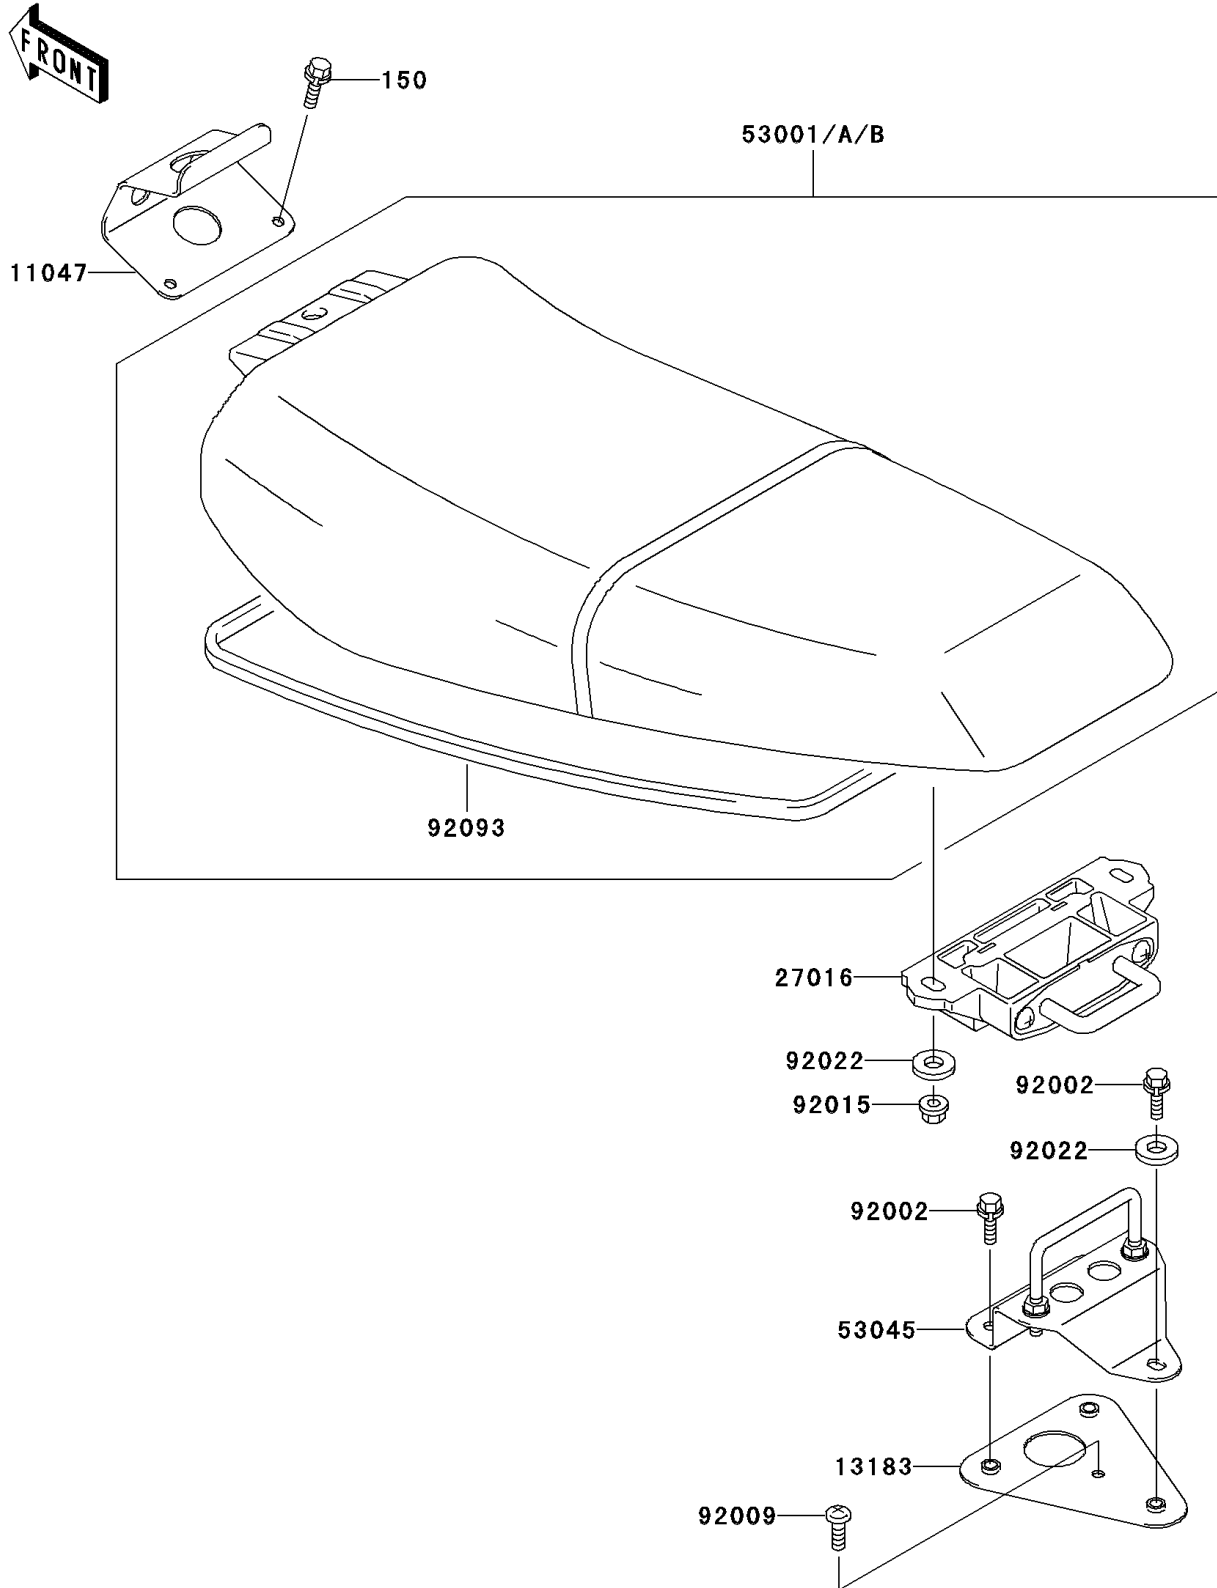

1997 STS PARTS DIAGRAM

Seat

F3146

1997 STS PARTS LIST

Seat

ITEM NAME	PART NUMBER	QUANTITY
BOLT-WS,6X22 (Ref # 150)	150R0622	2
BRACKET,SEAT,FR (Ref # 11047)	11047-3791	1
PLATE,SEAT LOCK HOOK (Ref # 13183)	13183-3820	1
LOCK-ASSY,SEAT (Ref # 27016)	27016-3731	1
SEAT-ASSY,YELLOW (Ref # 53001B)	53001-3728-K1	1
HOOK-ASSY,SEAT LOCK (Ref # 53045)	53045-3706	1
BOLT,6X16 (Ref # 92002)	92002-3728	3
SCREW,5X16 (Ref # 92009)	92009-3789	1
NUT,6MM (Ref # 92015)	92015-3767	2
WASHER,6.5X20X1.5 (Ref # 92022)	92022-3710	3
SEAL,SEAT (Ref # 92093)	92093-3735	1